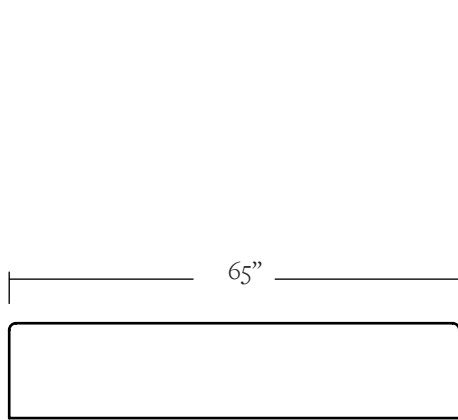

FINE PRINT

All custom furniture orders are *final sale*.

Shipping Components

Drawing represents Queen dimensions.
Slipcover not drawn.
Support platform included.

FULL

Footboard: 59" W
Headboard: 59" W x 51" H
Side Rails: 76" L

KING

Footboard: 81" W
Headboard: 81" W x 51" H
Side Rails: 81" L

QUEEN

Footboard: 65" W
Headboard: 65" W x 51" H
Side Rails: 81" L

CAL KING

Footboard: 77" W
Headboard: 77" W x 51" H
Side Rails: 85" L

OTHER DIMENSIONS

Rail Height: 14" H
Floor to Platform: 12" H

FOOTBOARD

HEADBOARD

SIDE RAILS (X2)