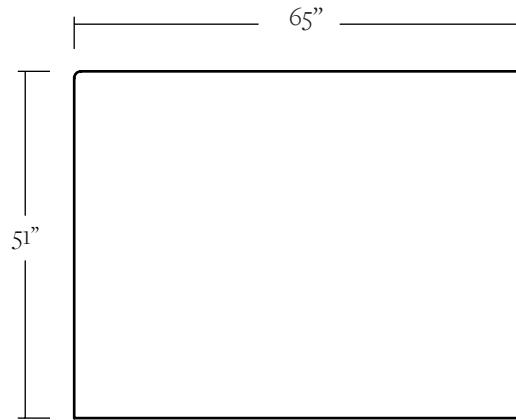

FINE PRINT

All custom furniture orders are *final sale*.

Shipping Components

Drawing represents Queen dimensions.
Slipcover not drawn.
Support platform included.

FULL

Footboard: 59" W
Headboard: 59" W x 51" H
Side Rails: 76" L

KING

Footboard: 81" W
Headboard: 81" W x 51" H
Side Rails: 81" L

QUEEN

Footboard: 65" W
Headboard: 65" W x 51" H
Side Rails: 81" L

CAL KING

Footboard: 77" W
Headboard: 77" W x 51" H
Side Rails: 85" L

OTHER DIMENSIONS

Rail Height: 14" H
Floor to Platform: 12" H

FOOTBOARD

HEADBOARD

SIDE RAILS (X2)