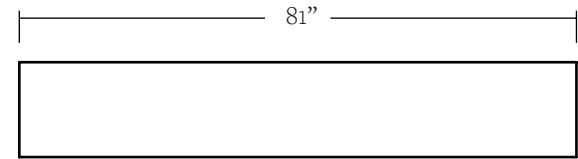

SIDE RAILS (X2)