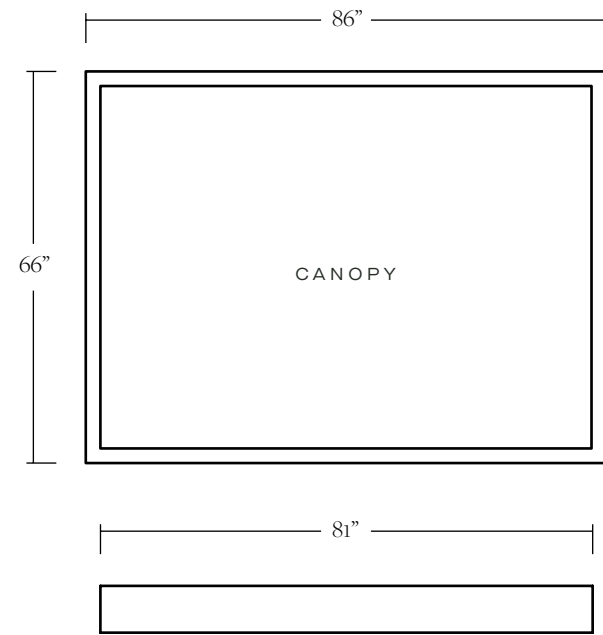

SIDE RAILS (X2)