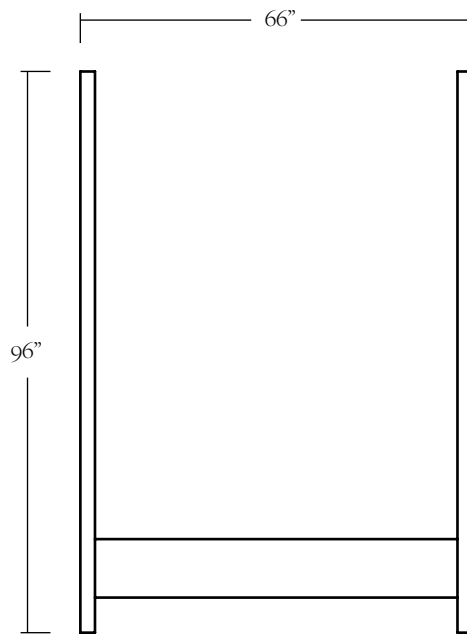

The Briyana Bed is part of the 'Shoppe Amber Interiors' furniture line, designed by Amber Lewis and handmade in Los Angeles.

Full - 60"W x 81"L with 48"H Headboard & 96" H canopy
 Queen - 66"W x 86"L with 48"H Headboard & 96" H canopy
 King - 82"W x 86"L with 48"H Headboard & 96" H canopy
 Cal King - 79"W x 90"L with 48"H Headboard & 96" H canopy

FINE PRINT

All custom furniture orders are *final sale*.

Shipping Components

Drawing represents Queen dimensions.
Support slats included.

FULL

Footboard/Headboard: 60" W x 96" H
Canopy: 60" W x 81" L
Side Rails: 76" L

QUEEN

Footboard/Headboard: 66" W x 96" H
Canopy: 66" W x 86" L
Side Rails: 81" L

KING

Footboard/Headboard: 82" W x 96" H
Canopy: 82" W x 86" L
Side Rails: 81" L

CAL KING

Footboard/Headboard: 78" W x 96" H
Canopy: 78" W x 90" L
Side Rails: 85" L

OTHER DIMENSIONS

Rail Height: 16" H
Floor to Slats: 10.5" H

This canopy bed ships with posts pre-assembled to the headboard and footboard that cannot be disassembled during delivery. Please note dimensions to ensure ample clearance for doorway, hallways, tight corners, etc. as certain parts may not fit through standard doorways, narrow hallways or staircases.