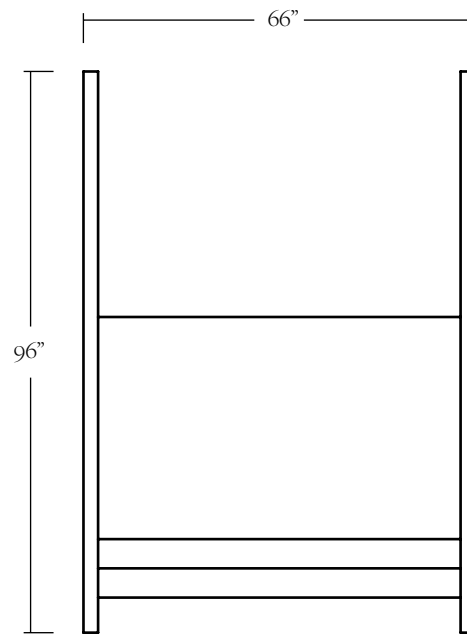

Shipping Components

Drawing represents Queen dimensions.
Support slats included.

FULL

Footboard/Headboard: 60" W x 96" H
Canopy: 60" W x 81" L
Side Rails: 76" L

QUEEN

Footboard/Headboard: 66" W x 96" H
Canopy: 66" W x 86" L
Side Rails: 81" L

KING

Footboard/Headboard: 82" W x 96" H
Canopy: 82" W x 86" L
Side Rails: 81" L

CAL KING

Footboard/Headboard: 78" W x 96" H
Canopy: 78" W x 90" L
Side Rails: 85" L

OTHER DIMENSIONS

Rail Height: 16" H
Floor to Slats: 10.5" H

This canopy bed ships with posts pre-assembled to the headboard and footboard that cannot be disassembled during delivery. Please note dimensions to ensure ample clearance for doorway, hallways, tight corners, etc. as certain parts may not fit through standard doorways, narrow hallways or staircases.

HEADBOARD