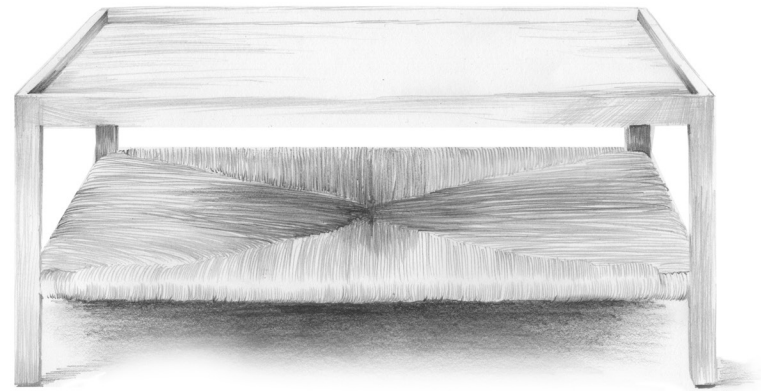

MADE BY SHOPPE

[SHOPPEAMBERINTERIORS.COM](http://SHOPPEAMBERINTERIORS.COM)

## Arcadia Coffee Table

The Arcadia coffee table is made of white oak and features a lip edge. The natural rush shelf allows for extra space to store books and blankets.

Available in White Oak, Bleached or Ebonized

The Arcadia Coffee Table is part of the 'Made by Shoppe' furniture line, designed by Amber Lewis and handmade in Los Angeles.

---

### DIMENSIONS

48" L x 32"W x 17" H  
60" L x 32"W x 17" H

---