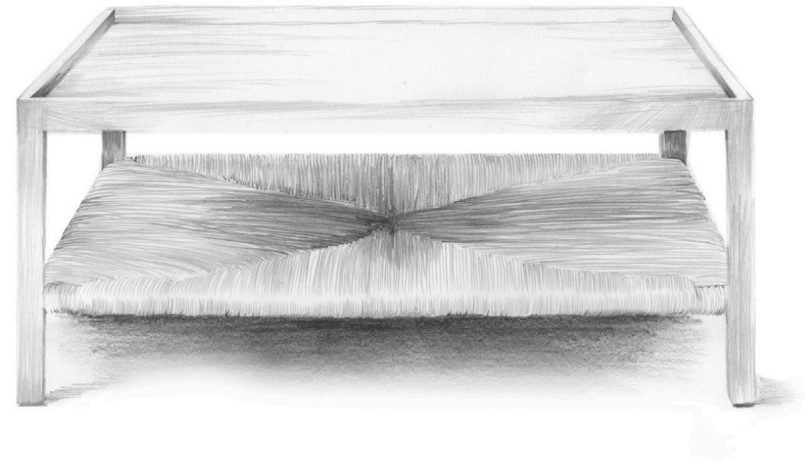

## Arcadia Coffee Table

The Arcadia Coffee Table is a truly unique piece with a quintessential California look that will serve as the perfect canvas for all your styling needs. Featuring a lipped edge and a natural rush lower tier for additional storage, this modern coffee table will quickly become the focal point of any room. Made of solid oak, the table's finish highlights the natural grain and beauty of the wood.

Featured in Ebonized Oak with Natural Rush (discontinued).

Please see online for available finishes.

The Arcadia Coffee Table is part of the 'Shoppe Amber Interiors' furniture line, designed by Amber Lewis and handmade in Los Angeles.

### DIMENSIONS

48" L x 32" W x 17" H  
60" L x 32" W x 17" H

---