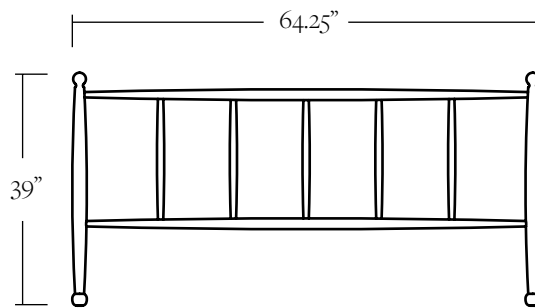

### DIMENSIONS

Full - 58.25"W x 79.75" L with 48"H Headboard & 15.5" H Side Rails  
Queen - 64.25"W x 84.75"L with 48"H Headboard & 15.5" H Side Rails  
King - 80.25"W x 84.75"L with 48"H Headboard & 15.5" H Side Rails  
Cal King - 76.25"W x 88.75"L with 48"H Headboard & 15.5" H Side Rails

## QUEEN

Footboard: 64.25" W x 32" H  
Headboard: 64.25" W x 48" H  
Side Rails: 81" L

## CAL KING

Footboard: 76.25" W x 32" H  
Headboard: 76.25" W x 48" H  
Side Rails: 85" L

## OTHER DIMENSIONS

Rail Height: 15.5" H  
Floor to Slats: 13.5" H

HEADBOARD

FOOTBOARD

SIDE RAILS (X2)