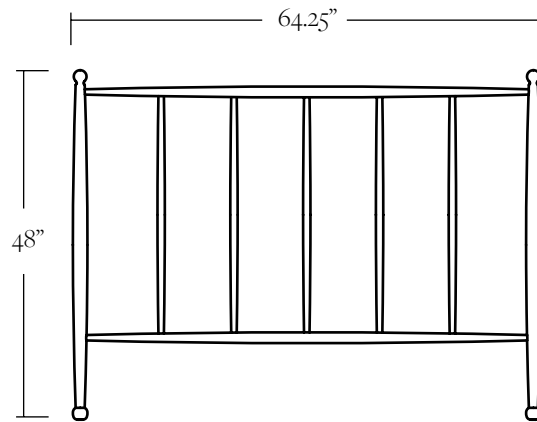

## KING

Footboard: 80.25" W x 32" H  
Headboard: 80.25" W x 48" H  
Side Rails: 81" L

## QUEEN

Footboard: 64.25" W x 32" H  
Headboard: 64.25" W x 48" H  
Side Rails: 81" L

## CAL KING

Footboard: 76.25" W x 32" H  
Headboard: 76.25" W x 48" H  
Side Rails: 85" L

## OTHER DIMENSIONS

Rail Height: 15.5" H  
Floor to Slats: 13.5" H

HEADBOARD

FOOTBOARD

SIDE RAILS (X2)