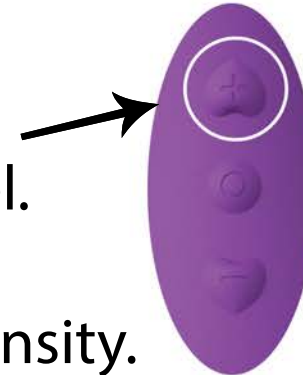

TURN ON TOY

STEP 1.

Press & hold **MIDDLE BUTTON** for 2 seconds to turn on LED (Stand-by Mode: *LED light will turn on but toy will not vibrate.*)

ACTIVATE RHYTHM

STEP 2.

Quick click **MIDDLE BUTTON** to activate rhythm.

CHANGE RHYTHM

STEP 3.

Quick click **MIDDLE BUTTON** to change rhythm.

INCREASE INTENSITY

STEP 4.

Quick click **TOP BUTTON** to increase intensity one level.
Press & hold **TOP BUTTON** for 2 seconds for highest intensity.

DECREASE INTENSITY

STEP 5.

Quick click **BOTTOM BUTTON** to decrease intensity one level.
Press & hold **BOTTOM BUTTON** for 2 seconds for lowest intensity.

TURN OFF TOY

STEP 6.

Press & hold **MIDDLE BUTTON** to turn off.