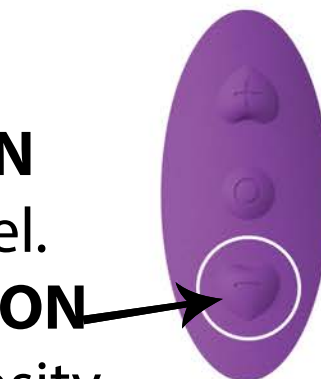

TURN ON TOY

STEP 1.

Press & hold **MIDDLE BUTTON** for 2 seconds to turn on LED (Stand-by Mode: *LED light will turn on but toy will not vibrate.*)

ACTIVATE RHYTHM

STEP 2.

Quick click **MIDDLE BUTTON** to activate rhythm.

CHANGE RHYTHM

STEP 3.

Quick click **MIDDLE BUTTON** to change rhythm.

INCREASE INTENSITY

STEP 4.

Quick click **TOP BUTTON** to increase intensity one level.
Press & hold **TOP BUTTON** for 2 seconds for highest intensity.

DECREASE INTENSITY

STEP 5.

Quick click **BOTTOM BUTTON** to decrease intensity one level.
Press & hold **BOTTOM BUTTON** for 2 seconds for lowest intensity.

TURN OFF TOY

STEP 6.

Press & hold **MIDDLE BUTTON** to turn off.