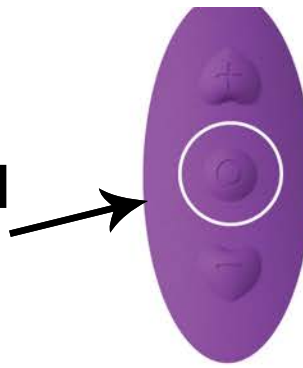

TOP BUTTON

Increase intensity

MIDDLE BUTTON

- Turn ON/ OFF
- Change rhythm

BOTTOM BUTTON

Decrease intensity

*** ALWAYS KEEP DEMOS CHARGED WHEN NOT IS USE ***

*** ALWAYS USE BHANGRA WALL CHARGING CORD (other toy chargers will not work with the BHANGRA) ***

TURN ON TOY

STEP 1.

Press & hold **MIDDLE BUTTON** for 2 seconds to turn on LED (Stand-by Mode: *LED light will turn on but toy will not vibrate.*)

ACTIVATE RHYTHM

STEP 2.

Quick click **MIDDLE BUTTON** to activate rhythm.

CHANGE RHYTHM

STEP 3.

Quick click **MIDDLE BUTTON** to change rhythm.

INCREASE INTENSITY

STEP 4.

Quick click **TOP BUTTON** to increase intensity one level.
Press & hold **TOP BUTTON** for 2 seconds for highest intensity.