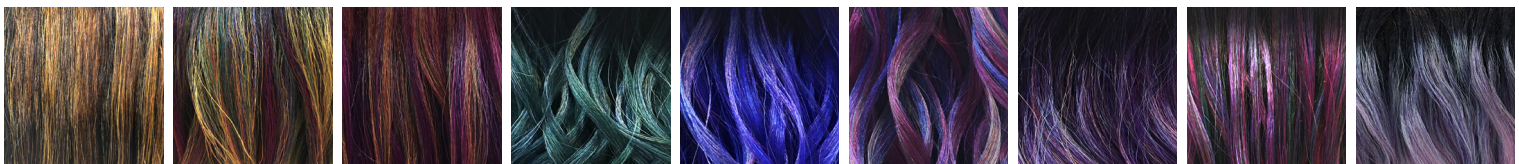

P8/24

P8/613

F Frosted Color

F1B/118 F2/33 F4/27/30 F4/27

F1B/30 F4/30 F1B/27/30 F30/27 F350/30/4 F27/30 F27/613 F26/27/613 F26/613

F613/27 F Greypink F1B/Emerald F1B/Blue F1B/Purple F Mattepurple F Rose/613 F Purple 1B

FB Front Bang

FB4/Gold FB4/Sunset FB1B/Flame FB2/27 FB1B/30 FB4/JADE

FH Face Framing Highlight

FH Hazelblonde FH 99J/Copper FH Indigo FH 1B/BLONDE FH 1B/2730 FH 99J/Redwine

MF Multi Frosted

MF1B/345 MF1B/Passion MF4/Choco MF1B/Dream MF1B/Royal MFAurora MF1B/Ariel MF1B/Velvet MF1B/Breeze

COLOR CHART

ORL Ombre Right to Left

ORL Hazel/1B ORL Softpink/1B ORL Rose/1B ORL Copper/1B ORL Sunstred/1B ORL Emerald/1B ORL Softblue/1B ORL Neonblue/1B

OFH Ombre Face Framing Highlight

OFH Mocha

OT Ombre 2 Tone

OT 613

OT Ivory OT Ashblonde OT Rich Blonde OT Goldenblonde OT Hazel OT Swirl OT Goldjazz OT 1B/Glaze OT Goldglaze

OT 30 OT Richcopper OT Sonata OT Rosysonata OT Wine OT Fuchsia OT Sangria OT Grayviolet OT Rosegold