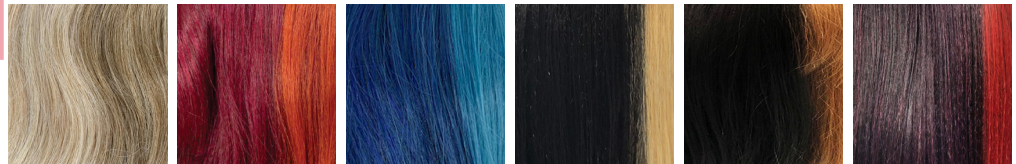

P8/24

P8/613

F Frosted Color

F1B/118 F2/33 F4/27/30 F4/27

F1B/30 F4/30 F1B/27/30 F30/27 F350/30/4 F27/30 F27/613 F26/27/613 F26/613

F613/27 F Greypink F1B/Emerald F1B/Blue F1B/Purple F Mattepurple F Rose/613 F Purple 1B

FB Front Bang

FB4/Gold FB4/Sunset FB1B/Flame FB2/27 FB1B/30 FB4/JADE

FH Face Framing Highlight

FH Hazelblonde FH 99J/Copper FH Indigo FH 1B/BLONDE FH 1B/2730 FH 99J/Redwine

MF Multi Frosted

MF1B/345 MF1B/Passion MF4/Choco MF1B/Dream MF1B/Royal MFAurora MF1B/Ariel MF1B/Velvet MF1B/Breeze