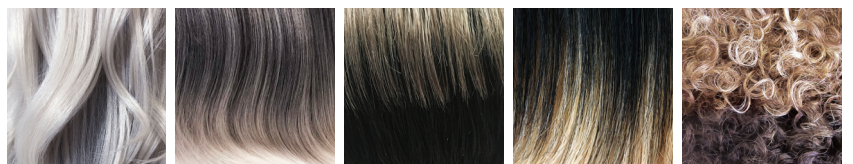

DX Ombre

DX WhiteSilver DX Silverwhite DX Smoky/1B DX 1B/26 DX 613/27/30