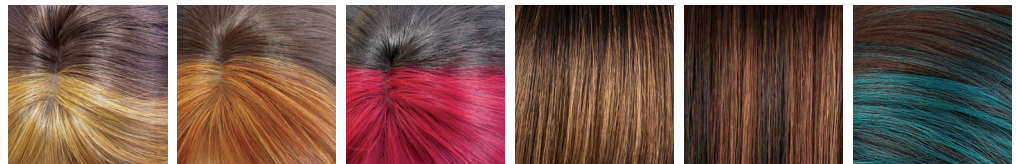

P8/24

P8/613

F Frosted Color

F1B/118 F2/33 F4/27/30 F4/27

F1B/30 F4/30 F1B/27/30 F30/27 F350/30/4 F27/30 F27/613 F26/27/613 F26/613

F613/27 F Greypink F1B/Emerald F1B/Blue F1B/Purple F Mattepurple F Rose/613 F Purple 1B

FB Front Bang

FB4/Gold FB4/Sunset FB1B/Flame FB2/27 FB1B/30 FB4/JADE

FH Face Framing Highlight

FH Hazelblonde FH 99J/Copper FH Indigo FH 1B/BLONDE FH 1B/2730 FH 99J/Redwine

MF Multi Frosted

MF1B/345 MF1B/Passion MF4/Choco MF1B/Dream MF1B/Royal MFAurora MF1B/Ariel MF1B/Velvet MF1B/Breeze