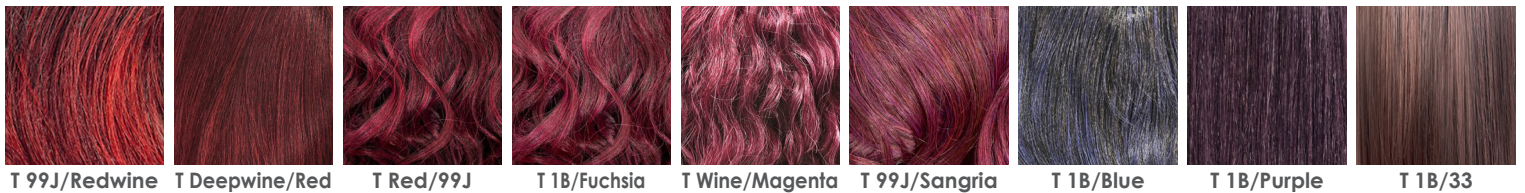

OT 613

OT Ivory OT Ashblonde OT Rich Blonde OT Goldenblonde OT Hazel OT Swirl OT Goldjazz OT 1B/Glaze OT Goldglaze

OT 30 OT Richcopper OT Sonata OT Rosysonata OT Wine OT Fuchsia OT Sangria OT Grayviolet OT Rosegold

OT Rose OT Babypink OT 613/Peekaboo OT Lemonade OT Blueyellow OT Bluesilver OT Teal OT Bluejazz OT Jazz

DX Ombre

DX WhiteSilver DX Silverwhite DX Smoky/1B DX 1B/26 DX 613/27/30

COLOR CHART

3T 3Tone

T

Tip

TT Two Tone