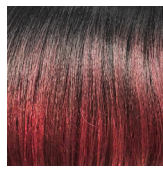

COLOR CHART

SOLID COLOR

GREY COLOR

SPECIAL COLOR

COLOR CHART

R

Rainbow Color

RL

Right to Left

COLOR CHART

RT

Root Tip(Dyed)

RT 1B/Red

RT1B/Redpurple

RT1B/Maroon

RT1B/Ruby

RT1B/Wine

RT2/Redcopper

RT1B/3033

RT4/2714

RT1B/Brownauburn

RT2/Honeyblonde

RT8/24

RT1B/Malibu

RT4/Vanila

RT4/Brownblonde

RT4/Cashew

RT8/Latte

RT8/Mocha

RT4/Swirl

RT1B/Lime

RT1B/Clover