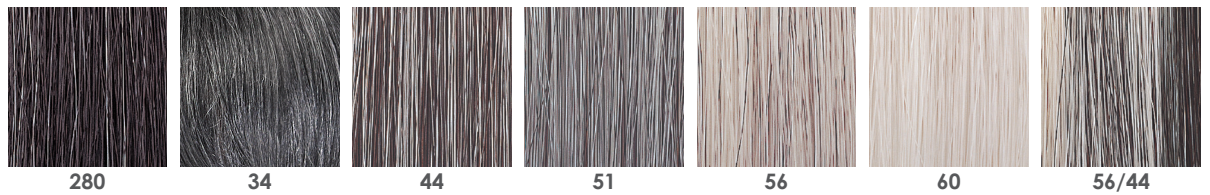

COLOR CHART

SOLID COLOR

GREY COLOR

SPECIAL COLOR

COLOR CHART

R

Rainbow Color

RL

Right to Left

COLOR CHART

RT

Root Tip(Dyed)

RT 1B/Red

RT1B/Redpurple

RT1B/Maroon

RT1B/Ruby

RT1B/Wine

RT2/Redcopper

RT1B/3033

RT4/2714

RT1B/Brownauburn

RT2/Honeyblonde

RT8/24

RT1B/Malibu