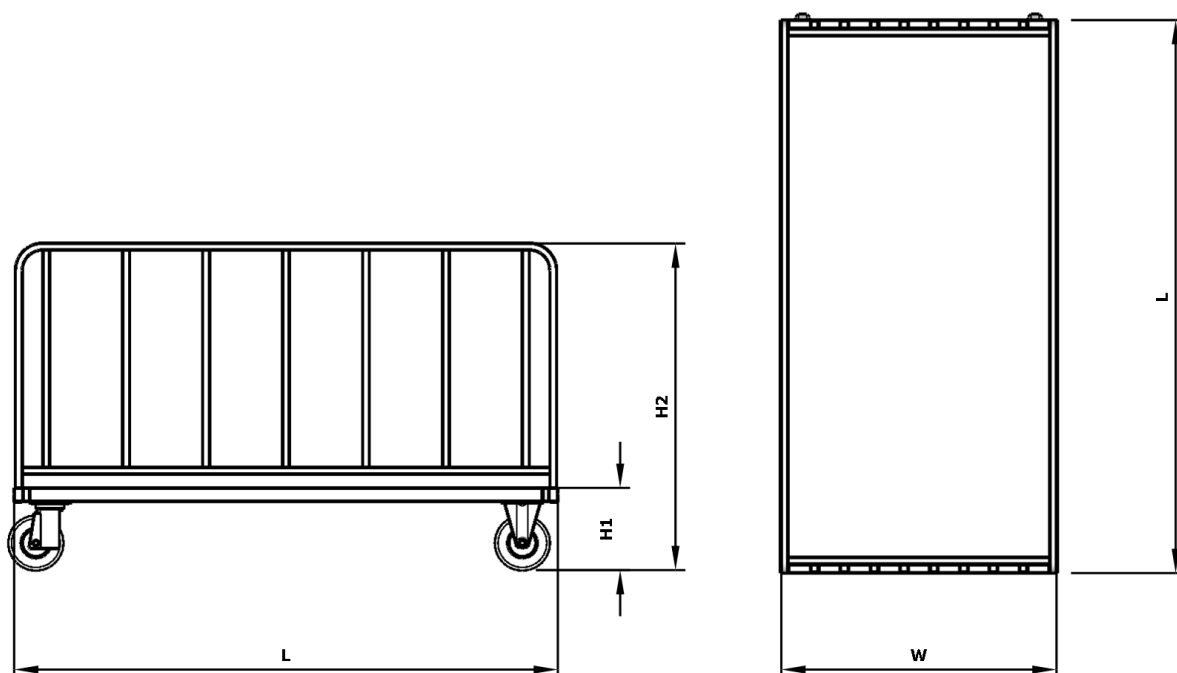

Telephone (01803) 814522
Dainton Manor Estate, Dainton,
Nr Torquay, Devon, TQ12 5TZ
sales@handle-it.com
www.handle-it.com

Handle-IT

HI-63-WO1 Double Sided Trolley

The Double sided trolley, HI-36-WO1, is perfect for carrying long loads or sheet and panel products. The fixed sides allow you to rest the product in the horizontal position, making the load less bulky during movements. Fitted as standard with 4 swivel, Non-marking castors, two of which have brakes. Excellent truck for moving plaster boards, doors, windows, and carpets in building finishes or refurbishments.

Options

Safety straps are also available to accompany all our products for securing taller and heavier loads.

Handling Your Handling Needs
VAT Registration Number 836 905013
Company Number 4637039

(Diagram may not visually represent product and is only used to display size)

Item	Measurement
Capacity	400KG
Bed Length (L)	1135mm
Bed Width (W)	600mm
Width Between Uprights	550mm
Overall Height(H2)	1200mm
Wheel Size	200mm
Wheel Type	4 Swivel 2 Braked

Handling Your Handling Needs
 VAT Registration Number 836 905013
 Company Number 4637039