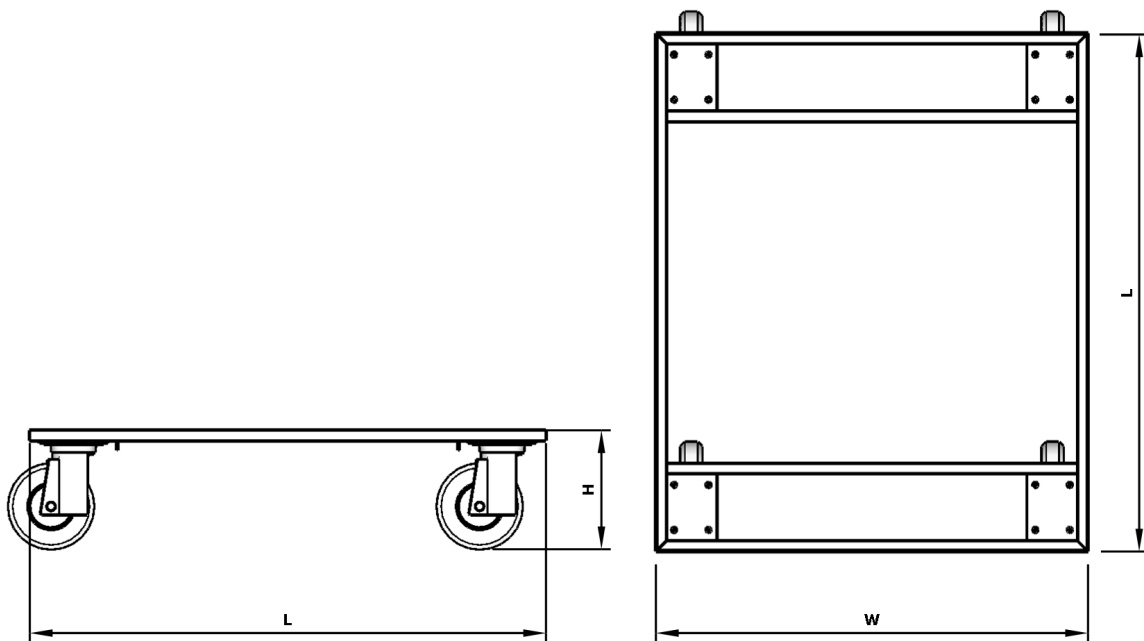

Bakery Dolly

The Bakery dolly from our HI9999 Made-To-Order range; suited for Bread Baskets and trays. Manufactured to fit all sizes of Bread Baskets. Please be aware, that because we manufacture this product, it can be made to your exact specifications; should you require a different size to those that are listed below please give us a call and we will be happy to quote accordingly.

Options

Available Sizes

- 750mm x 450mm
- 690mm x 510mm
- 788mm x 617mm
- 772mm x 627mm

This dolly safely supports up to 300kg

Base Types:

- Open
- 18mm Weatherproof ply
- Steel
- Plastic

Handling Your Handling Needs
VAT Registration Number 836 905013
Company Number 4637039

Telephone (01803) 814522
 Dainton Manor Estate, Dainton,
 Nr Torquay, Devon, TQ12 5TZ
 sales@handle-it.com
 www.handle-it.com

Handle-it

Item	Measurement
Capacity	300kg
Length (L)	690mm, 750mm, 788mm or 772mm
Width (W)	510mm, 450mm, 617mm or 627mm
Wheel size	150mm
Tyres	White Nylon