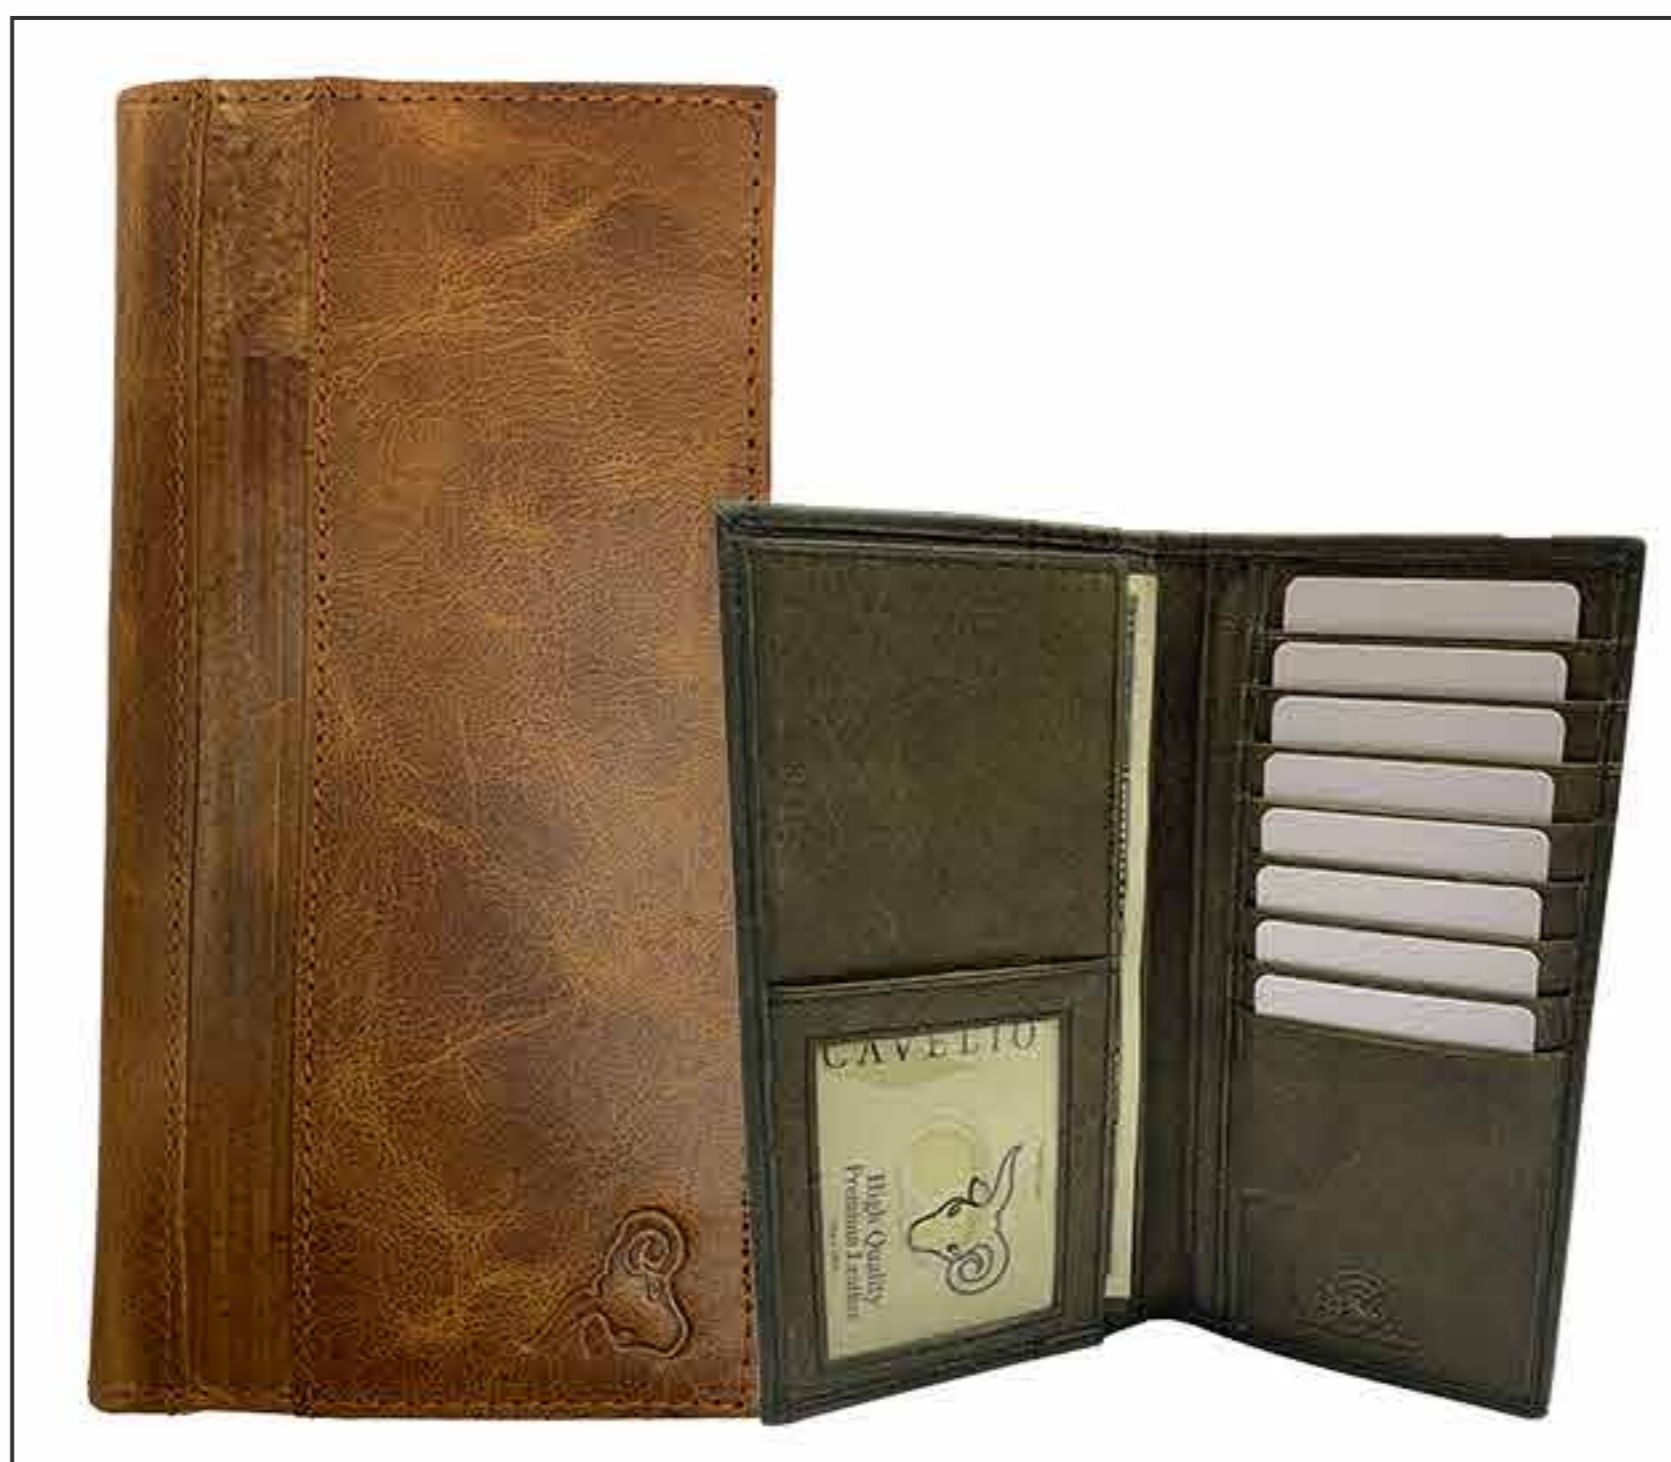

MARSHAL®

RFID
— Genuine Leather —

New USA Series Hunter
LEATHER WALLETS

RFID154HU