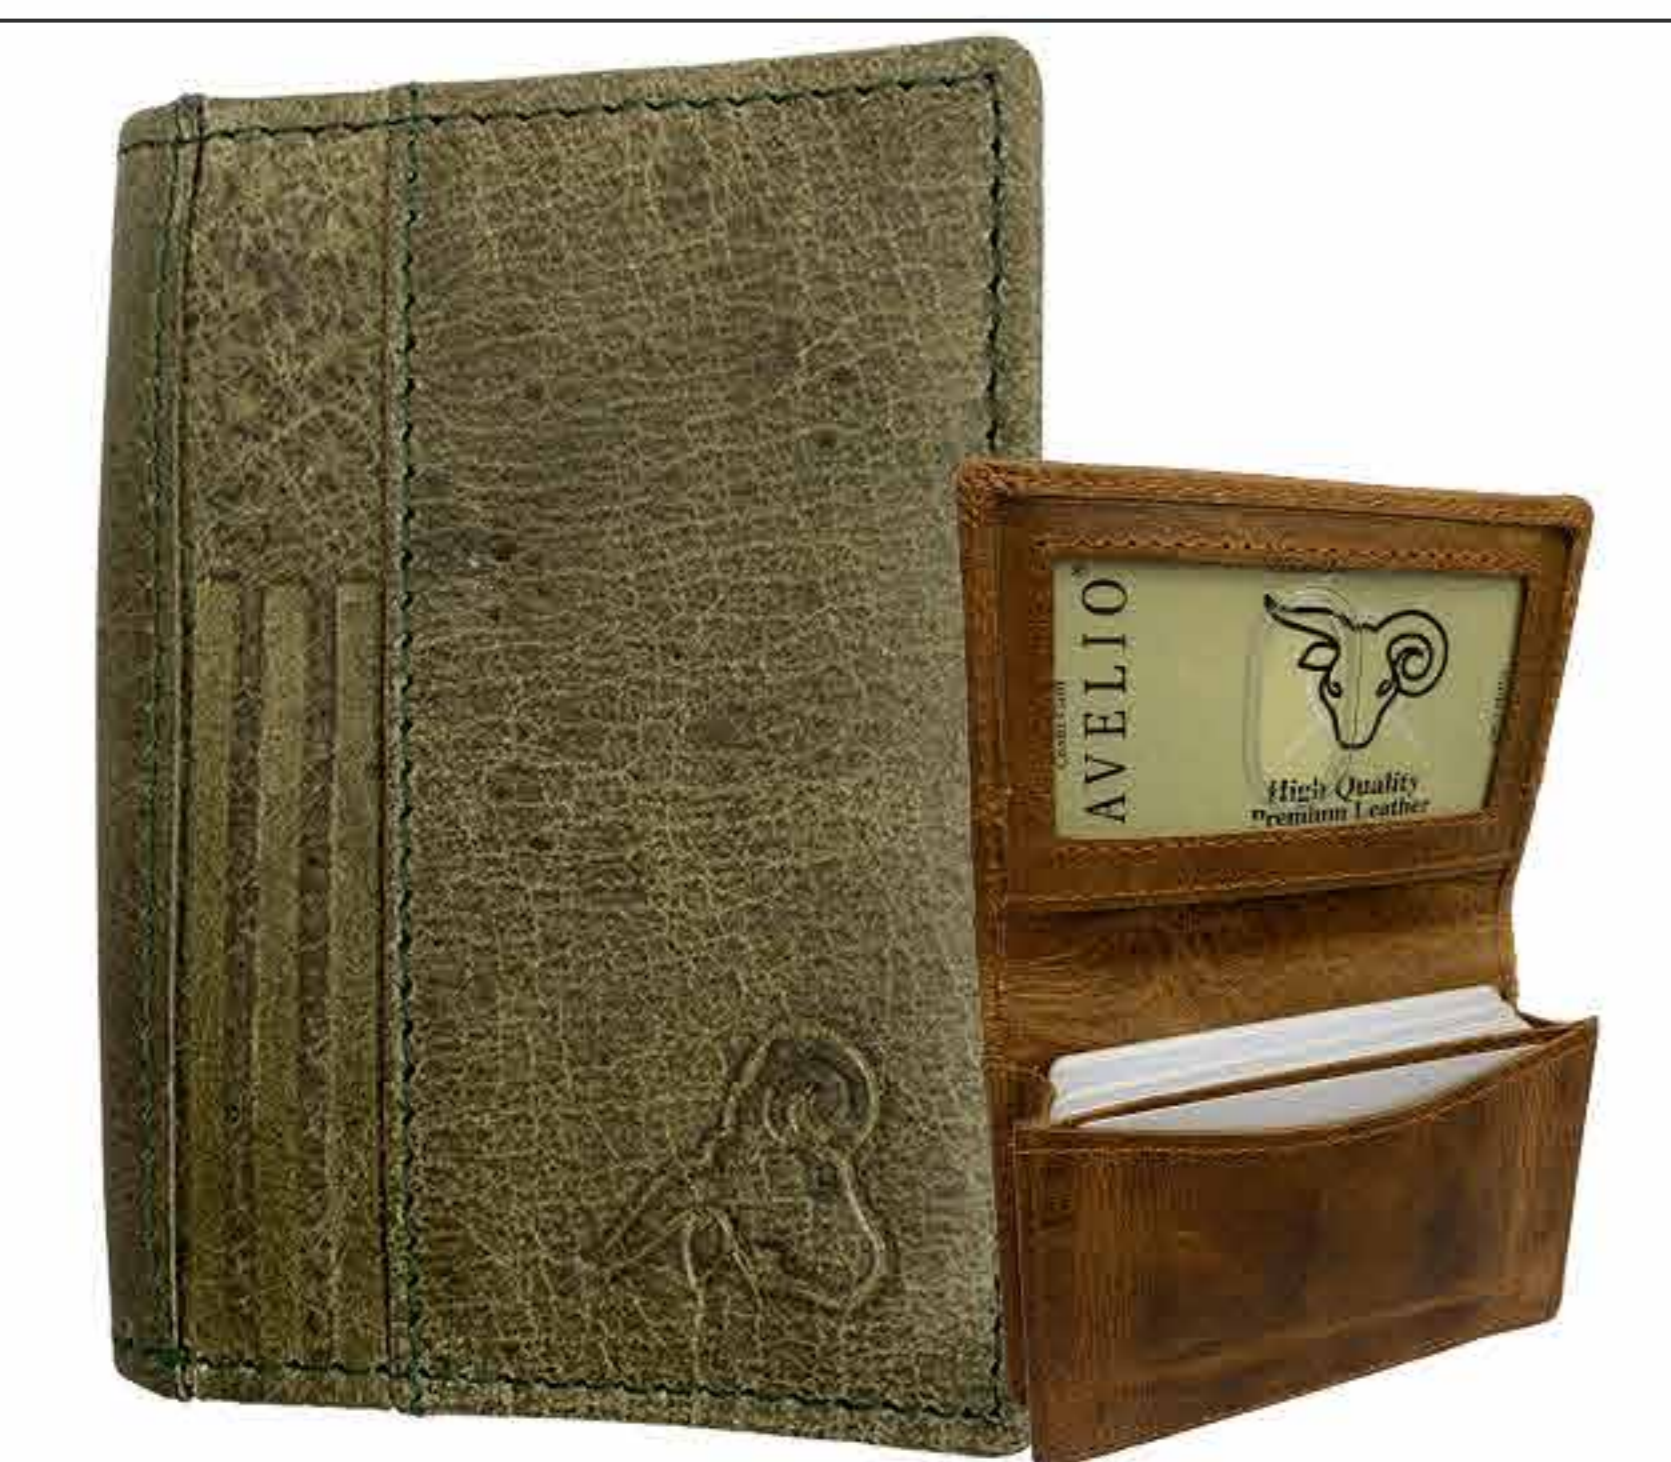

MARSHAL®

RFID
— Genuine Leather —

New USA Series Hunter
LEATHER WALLETS

RFID70HU