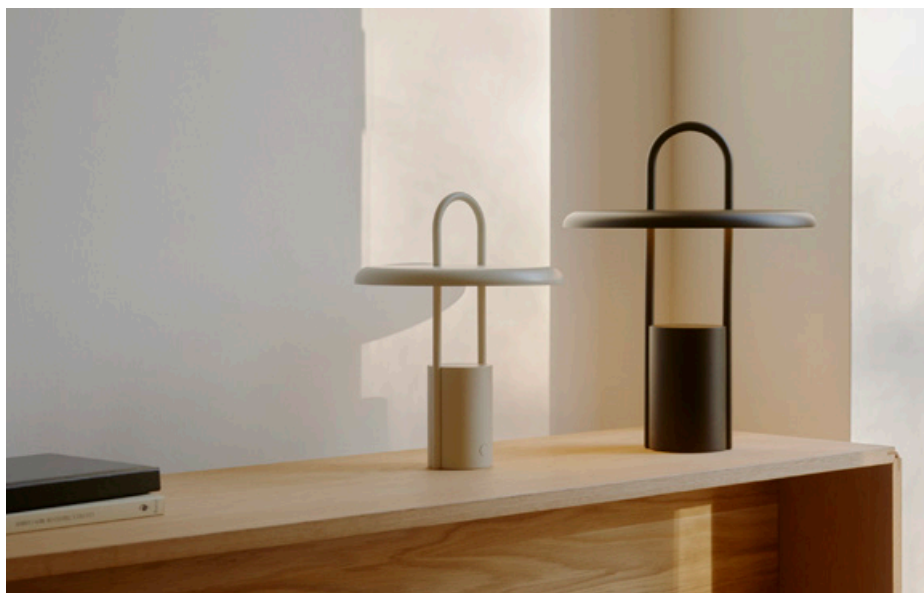

# A luminous design icon

With its pleasant light, Pier is designed to create a sense of cosiness both indoors and outdoors, and the handle at the top allows for easy portability. Depending on the atmosphere you want to create, you can easily vary between three brightness levels via the soft-touch button. The Pier portable LED lamp in sand and black are available in two sizes; 25 and 33.5 cm.