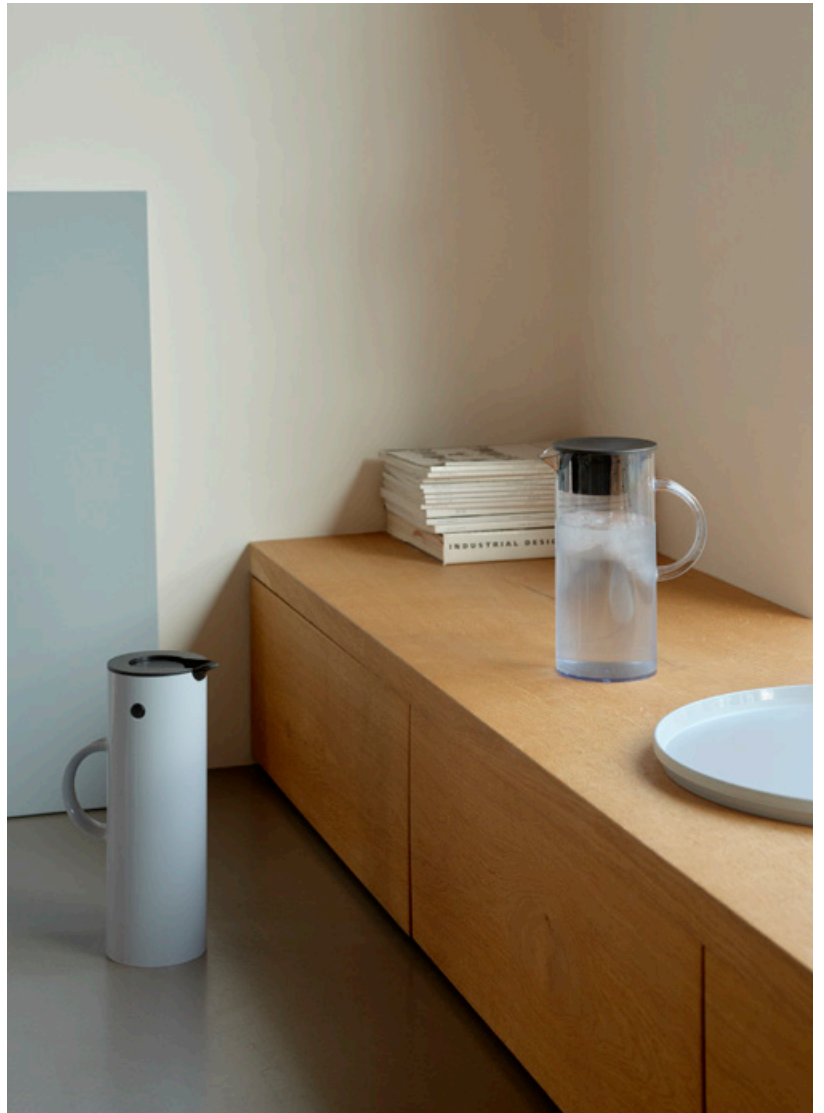

Feeling of home wherever you are

Showcasing hues like Cloud, Dusty Green, and Warm Sand, capture the essence of Scandinavian nature. From the clear skies to deep forests and coastal beaches, these hues seamlessly blend with the region's beauty, adding a natural touch to any space.

These colors elegantly merge with nature's own palette, adding subtle beauty to any home inspired by Scandinavian aesthetics.