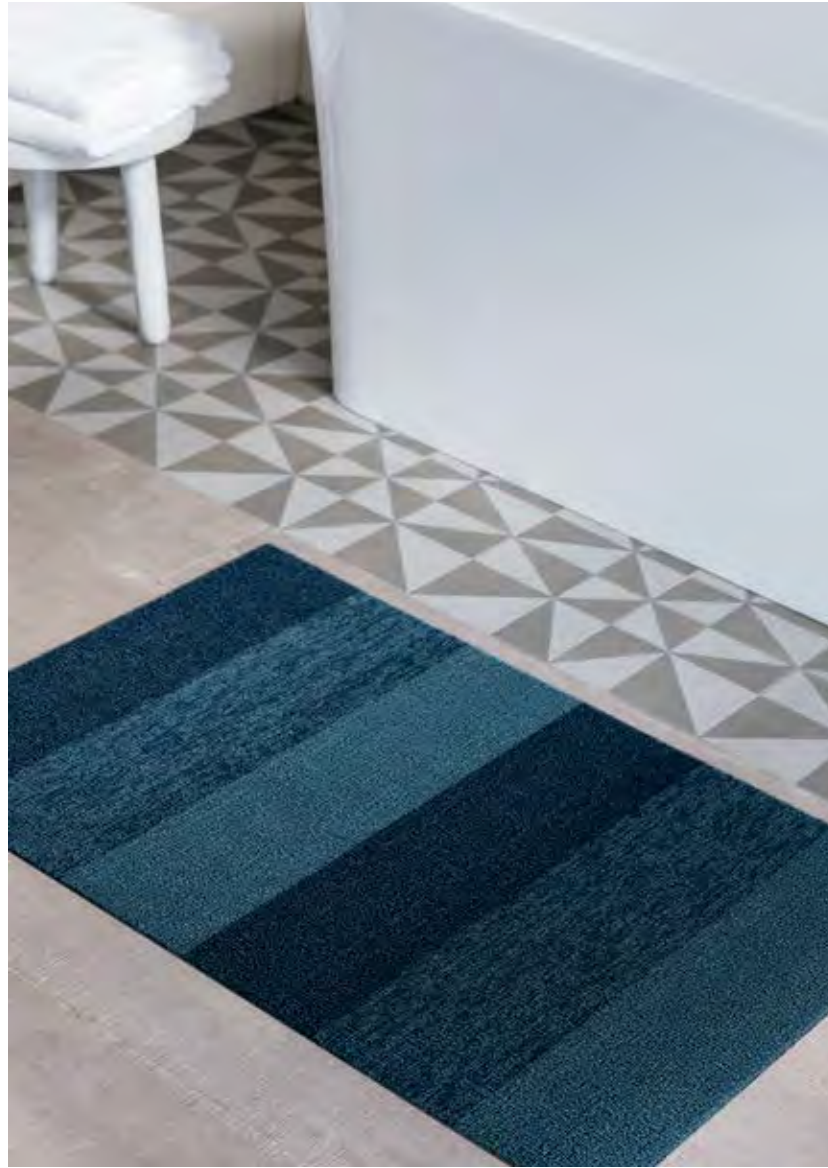

BAY BLUE, Marbled Stripe

Marbled Stripe™

Limited
Custom Sizes Available