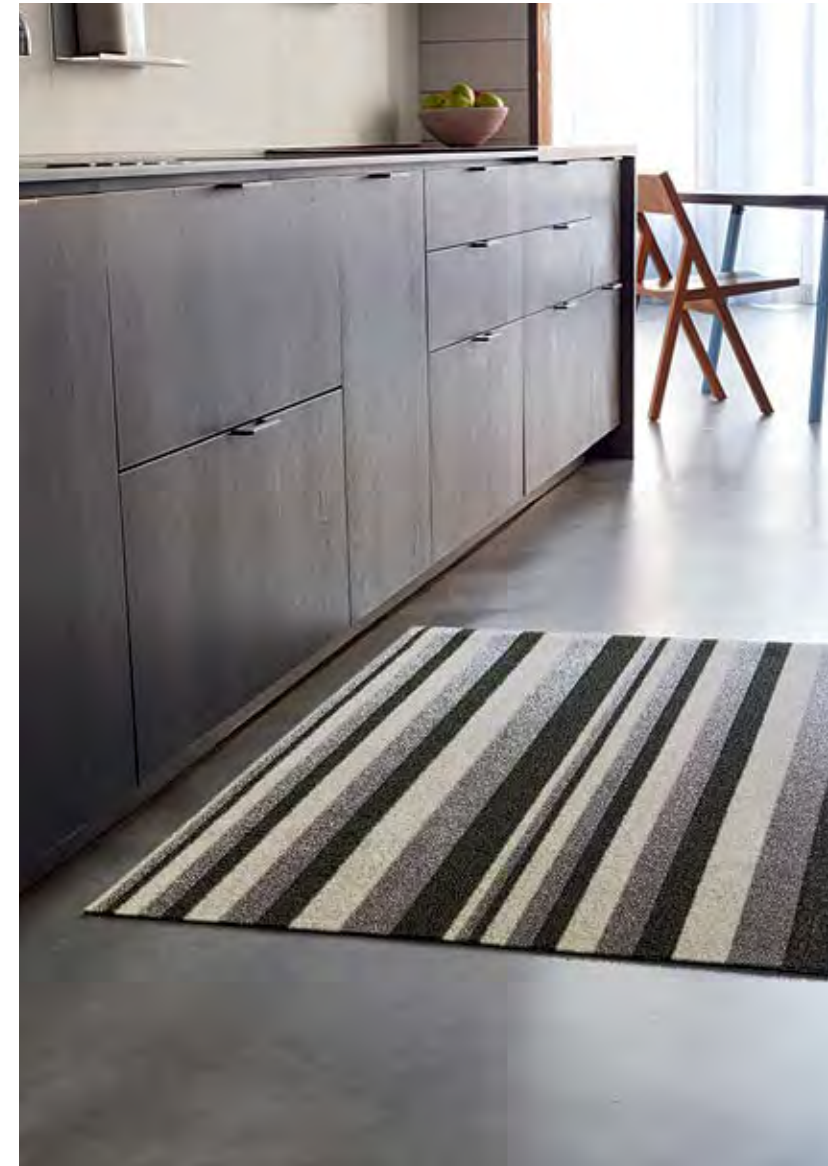

Bounce Stripe™

Limited
Custom Sizes Available

MOONLIGHT, Bounce Stripe