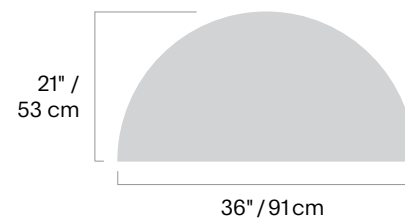

Product Information

TerraStrand®

We are committed to continuous improvement, both in product and in process. Among our most significant environmental advancements is discontinuing the use of petroleum-based plasticizers that are typically used to soften extruded yarns and replacing them with phthalate-free, renewable vegetable compounds. We call these innovative yarns TerraStrand.

- TerraStrand, the proprietary name of our yarn, is 100% phthalate-free.
- TerraStrand contains 25% renewable vegetable content.
- Every square yard of TerraStrand saves 0.02 gallons of petroleum and 0.41 pounds of CO₂ as compared to conventional woven vinyls.

All of our woven placemats and rugs are made in the USA, and finished in our own facility in the USA. Our quality, sustainability, and original design set us apart from all others.

The Chilewich® collection is made in the USA, with the following exceptions: Bloom, Dahlia, Daisy, and Petal made in Taiwan.

Chilewich prides itself on originality. We specialize in the design and manufacture of woven vinyl textile products for both residential and commercial use. Vinyl is extremely durable, easy to maintain, and provides us with endless creative possibilities.

Unlike many tabletop products, our textiles can be easily washed with just water and biodegradable detergents, helping to reduce energy expenditures and laundering costs while maintaining a unique, elegant aesthetic.

Our woven vinyl products also contain Microban® antimicrobial protection. Microban® works continuously for the lifetime of the product to inhibit the growth of stain- and odor-causing bacteria, mold, and mildew.

Chilewich textiles are covered by the GreenGuard® program certified by the GreenGuard® Environmental Institute, which protects human health and quality of life through the reduction of chemical exposure and improved indoor air quality.

PROTECTING ORIGINAL DESIGN ACROSS NORTH AMERICA.

Chilewich is pleased to participate in Be Original Americas: an association of like-minded brands, consumers, design professionals, educators, and institutions that recognize the importance of original design and are committed to the protection of its consumers and authors.

We are passionate about offering something new, whether it's a novel application, an innovative process, a repurposed technique, or a fresh juxtaposition of textures and colors.

Care Instructions

Placemats and Runners

Simply wipe clean with soap, water, and sponge. Air dry. Do not iron. Do not machine wash.

Rugs

Best suited to dry surfaces. Vacuum or mop face of mat to clean. Air dry thoroughly. Occasionally lift and air out.

Heddle: Do not iron or machine wash. In case of wrinkling, steam lightly using a handheld steamer.

Shag Mats

Vacuum, shake out, or hose off to clean. Hang to dry. Occasionally lift and air out.

For complete care instructions, please visit: maintenance.chilewich.com