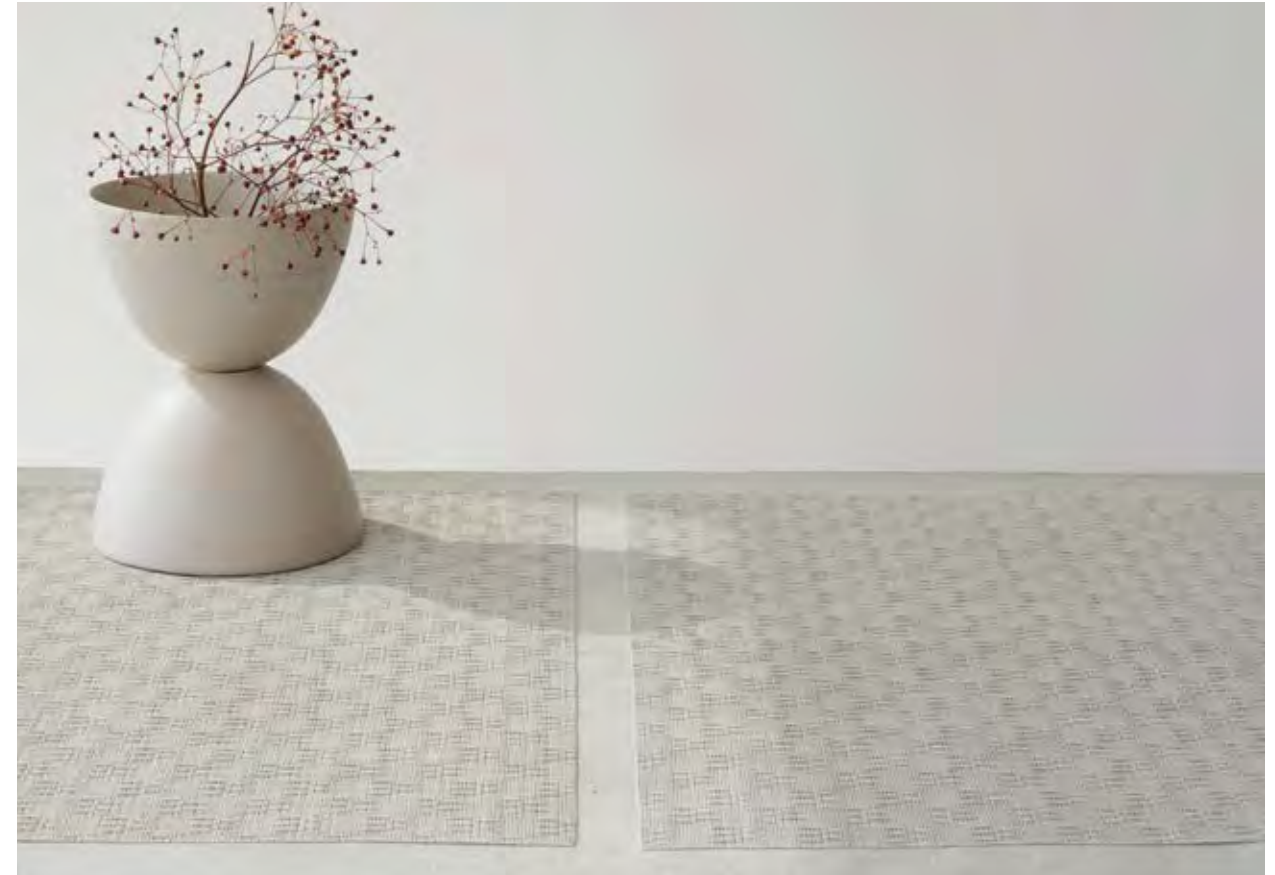

Selected Fall/Winter Debuts

PORCELAIN, Arrow

NIGHT, Swing. DENIM, Domino. DENIM, Overshot.

SAPPHIRE, Arrow

PAPRIKA 002 PORCELAIN 003 SAPPHIRE 001

SHAPE	SIZE	STYLE - COLOR
□	Rectangle 14" x 19" 36x48 cm	100883 - ---
○	Round Diam. 15" 38 cm	100884 - ---