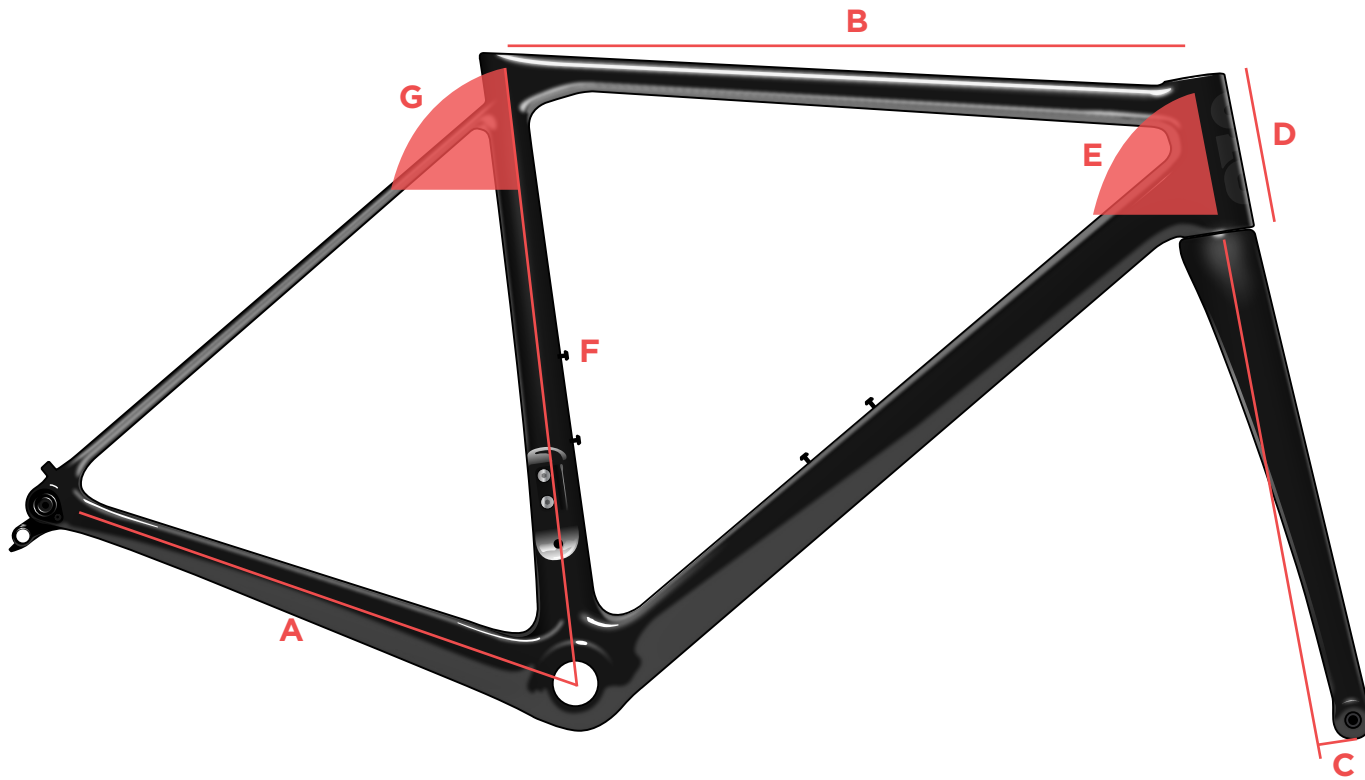

# Undefeated Carbon Road Frame

## SIZING AND SPECS

COMPONENTS	
<b>Bottom Bracket</b>	BSA (Threaded) Bottom Bracket
<b>Axle Spacing</b>	Front Axle: 100x12mm Rear Axle: 142x12mm
<b>Tire Clearance</b>	Max Tire Clearance 32c

## DETAILED SIZING AND SPEC GUIDE

	45cm	48cm	50cm	52cm	54cm	56cm	58cm
<b>ACTUAL TOP TUBE LENGTH</b>	490mm	495mm	510mm	520mm	525mm	545mm	560mm
<b>BB DROP</b>	72mm	72mm	72mm	69mm	69mm	69mm	69mm
<b>BB HEIGHT</b>	270mm	270mm	270mm	270mm	270mm	270mm	270mm
<b>CHAIN STAY LENGTH</b>	410mm	410mm	410mm	410mm	410mm	410mm	410mm
<b>EFFECTIVE TOP TUBE LENGTH</b>	505mm	515mm	525mm	535mm	545mm	560mm	575mm
<b>FORK LENGTH</b>	368mm	368mm	368mm	368mm	368mm	368mm	368mm
<b>FORK OFFSET</b>	45mm	45mm	45mm	45mm	45mm	45mm	45mm
<b>FRAME SET WEIGHT</b>	1100g	1110g	1120g	1120g	1160g	1160g	1200g
<b>HEAD TUBE ANGLE</b>	71°	71.5°	72°	72.5°	73°	73°	73.5°
<b>HEAD TUBE LENGTH</b>	100mm	110mm	115mm	118mm	140mm	155mm	175mm
<b>REACH</b>	370mm	374mm	381mm	385.6mm	384mm	395mm	398mm
<b>SEAT TUBE</b>	415mm	435mm	455mm	475mm	495mm	515mm	535mm
<b>SEAT TUBE ANGLE</b>	75°	74.5°	74.5°	74°	73.5°	73.5°	73°
<b>STACK</b>	501mm	512mm	519mm	522mm	543mm	557mm	578mm
<b>STANDOVER HEIGHT</b>	735mm	747mm	768mm	772mm	780mm	800mm	810mm
<b>WHEEL BASE</b>	964.4mm	967.3mm	972.5mm	974.5mm	975mm	990mm	995mm
<b>FORK WEIGHT</b>	430g	430g	430g	430g	430g	430g	430g
<b>SEATPOST WEIGHT</b>	212g	212g	212g	212g	212g	212g	212g