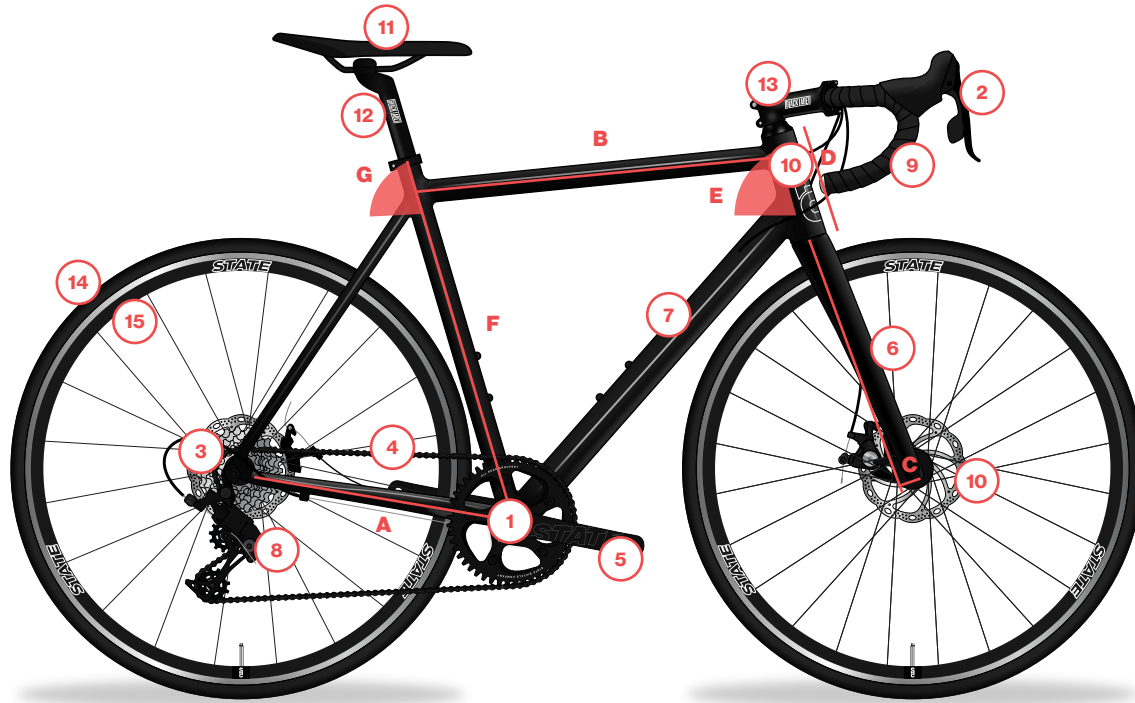

# Undefeated Disc Road

## SIZING AND SPECS

## COMPONENTS

<b>1 Bottom Bracket</b>	Press-Fit 86.5
<b>2 Brakes</b>	Tektro C550, Flat-Mount Disc Brake 160mm Rotor, 6 Bolts
<b>3 Cassette</b>	Sunrace 11-28T, 11-Speed
<b>4 Chain</b>	YBN 11-Speed w/ Ma
<b>5 Crankset</b>	State "All-Road 1" 46T CNC 7005, narrow/wide teeth for 11 speeds
<b>6 Fork</b>	Full Carbon Thru-Axle with Flat-mount 12mm x 100 340g, 45mm rake
<b>7 Frame</b>	Double Butted Y9 Kinesium Aluminum Alloy, w/ Tapered Headtube (1 1/8" x 1 1/2")
<b>8 Groupset</b>	State Bicycle Co. All-Road 1 Crank Set with 46T Chainring
<b>9 Handlebars</b>	State Black Label Double-Butted Road bars OS31.8mm Width XS/S:40cm, M:42cm, L:44cm
<b>10 Headset</b>	FSA Orbit C-40 (No. 42) Sealed 1 1/8" ACB Top . 1.5" Industrial Sealed Btm
<b>11 Saddle</b>	Black Label Microfiber & Polyurethane foam
<b>12 Seatpost</b>	Black Label Oversized 31.6mm x 350mm
<b>13 Stem</b>	Black Label 3D-Forged OS 31.8mm EXT 90mm
<b>14 Tires</b>	Maxxis M203 Detonator 700 x 28c (Presta Long Valve Tube)
<b>15 Wheels</b>	25mm D x 16mm W Tubeless-Capable 28H State Bicycle Co. Road Wheels

### WHEELS

State Bicycle Company 28H  
700c Aluminum Wheel Set  
Tubeless Capable  
Profile Rim Depth: 25mm  
16mm Innerwall Width