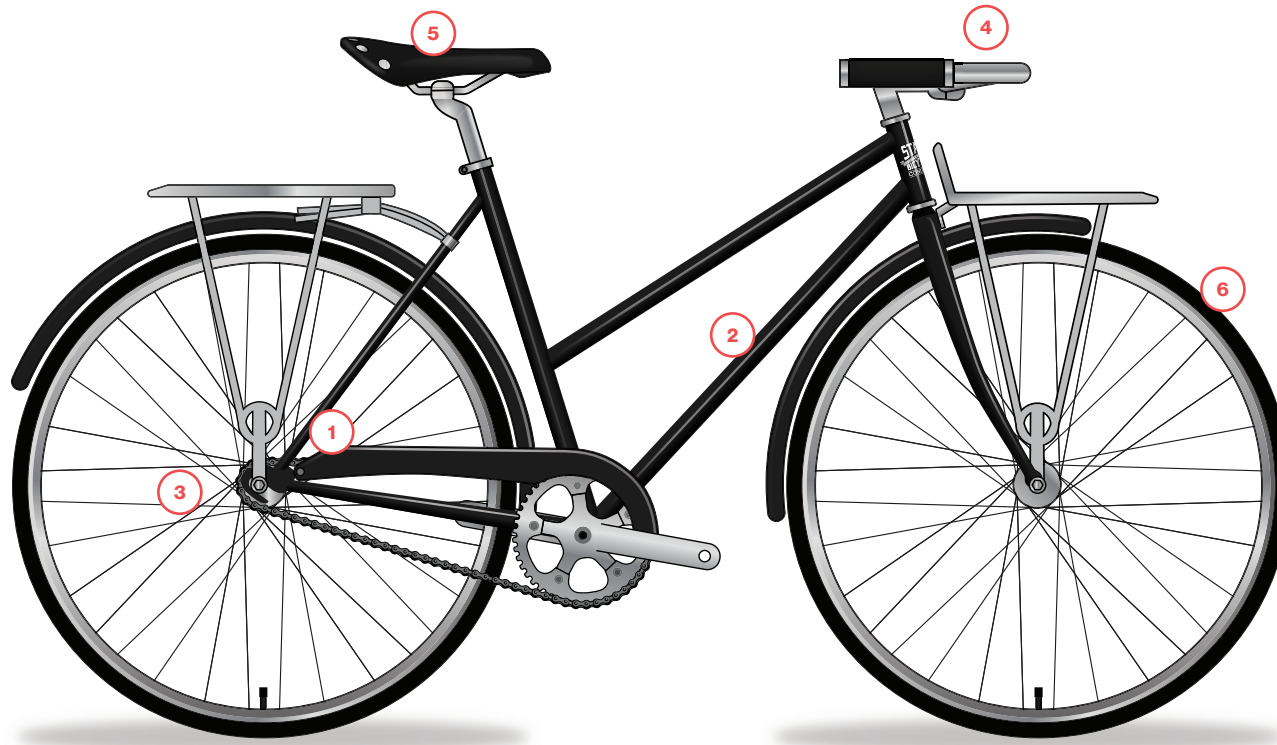

City Bike SIZING AND SPECS

SIZES

| | |
|-----------------------|--------------------|
| SMALL (43 CM) | Riders 4'9" - 5'5" |
| MEDIUM (48 CM) | Riders 5'5" - 5'9" |
| LARGE (53 CM) | Riders 5'9" - 6'1" |

COMPONENTS AND FRAME GEOMETRY

| | |
|---------------------|---|
| 1 Brakes | Coaster Brake - just pedal backwards! |
| 2 Frame | Durable steel frame & fork w/ 5 year warranty |
| 3 Gear | 1 speed or 3-speed with Shimano Nexus |
| 4 Handlebars | Mustache handlebars with lock-on grips |
| 5 Saddle | Retro-style Leatherette Comfort Saddle |
| 6 Tires | Large 35c Kenda tires for a smooth ride |

SADDLE

Leatherette Retro Style

SEAT POST

Steel
Diameter: 25.4mm

SEAT POST CLAMP

Steel
Diameter: 28.6mm

STEM

1" Threaded Quill Stem
Clamp Diameter: 25.4mm
Length: 90mm
Rise: -17°

TIRES

700c x 35mm
Suggested Max Tire: 35mm

WHEELS

700c Wheel Set