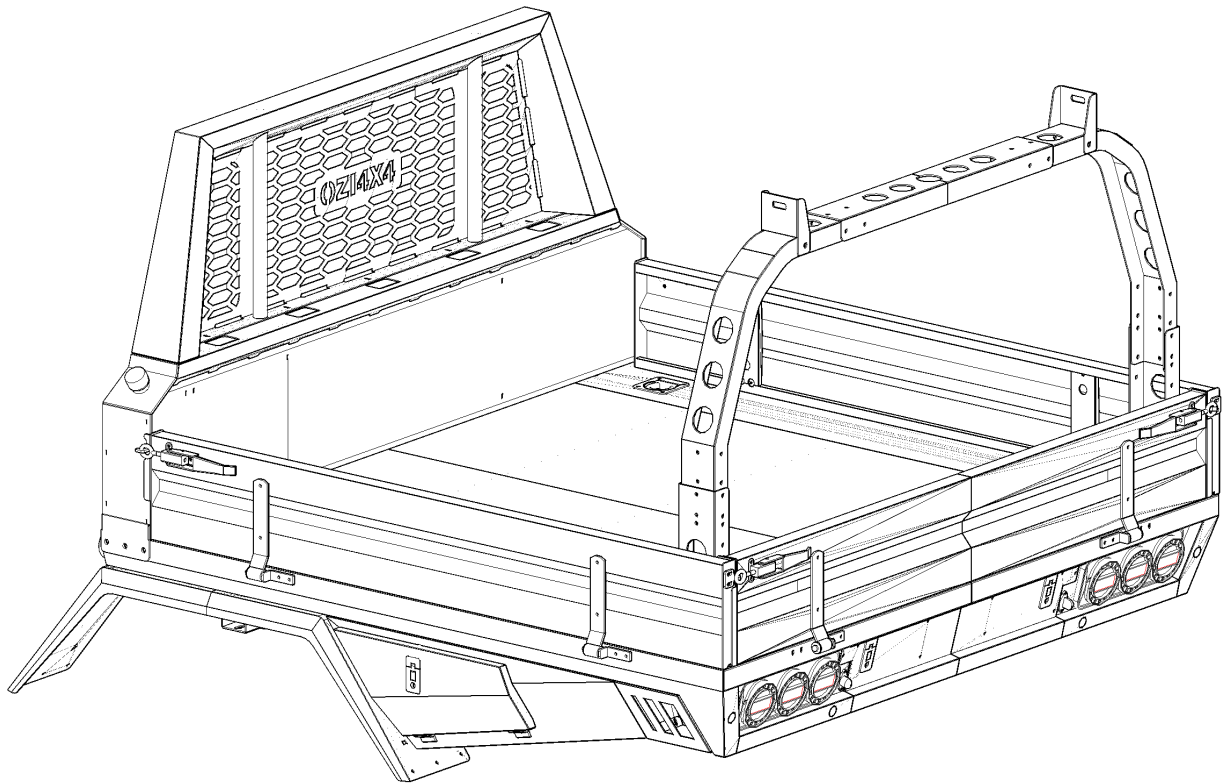

Predator Steel Tray For All Dual Cabs Vehicles

Dimensions: