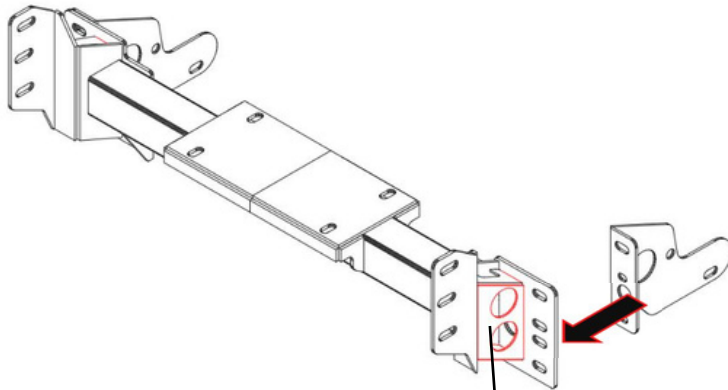

# VIGO 12-15 PSR TOYOTA VIGO 12-15 PSR Front Bull Bar

Read the installation instructions carefully to avoid damaging the vehicle or the competitive bar !!!

(Please check the accessories)

## BULL BARS AND ACCESSORIES

**1x** bull Bar

**1x** winch bracket

**2x** Biplane skid plates

**1x** skid plate

**2x** small A bracket

## LIGHTS AND OTHER ACCESSORIES

**2x** lamp body

**2x** head lights

**M12x35** The original car screws are used here and we provide an M12x35 connection

**M6x16**