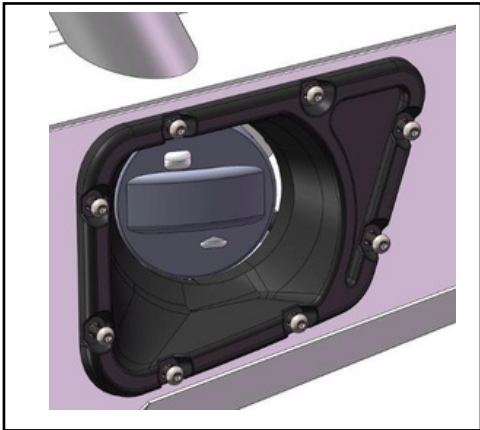

## BULL BARS AND ACCESSORIES

**1x** bull Bar

**1x** winch bracket

**2x** Biplane skid plates

**1x** skid plate

**2x** small A bracket

## LIGHTS AND OTHER ACCESSORIES

**2x** lamp body

**2x** head lights

**M12x35** The original car screws are used here and we provide an M12x35 connection

**M6x16**