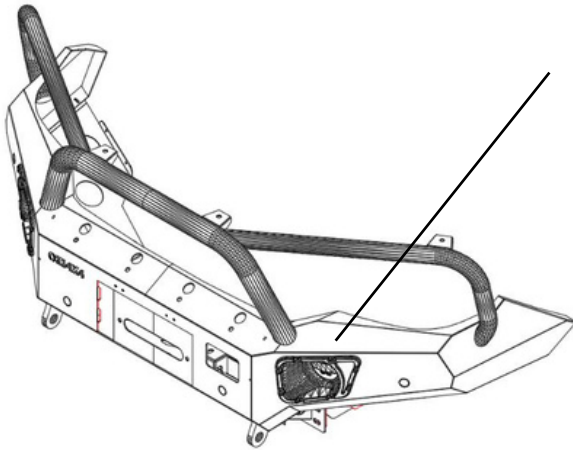

# VIGO 12-15 PSR TOYOTA VIGO 12-15 PSR Front Bull Bar

Read the installation instructions carefully to avoid damaging the vehicle or the competitive bar !!!

(Please check the accessories)

## BULL BARS AND ACCESSORIES

**1x** bull Bar

**1x** winch bracket

**2x** Biplane skid plates

**1x** skid plate

**2x** small A bracket

## LIGHTS AND OTHER ACCESSORIES

**2x** lamp body

**2x** head lights

**M12x35** The original car screws are used here and we provide an M12x35 connection

**M6x16**