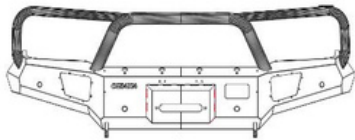

# VIGO 12-15 PSR TOYOTA VIGO 12-15 PSR Front Bull Bar

Read the installation instructions carefully to avoid damaging the vehicle or the competitive bar !!!

(Please check the accessories)

## BULL BARS AND ACCESSORIES

**1x** bull Bar

**1x** winch bracket

**2x** Biplane skid plates

**1x** skid plate

**2x** small A bracket