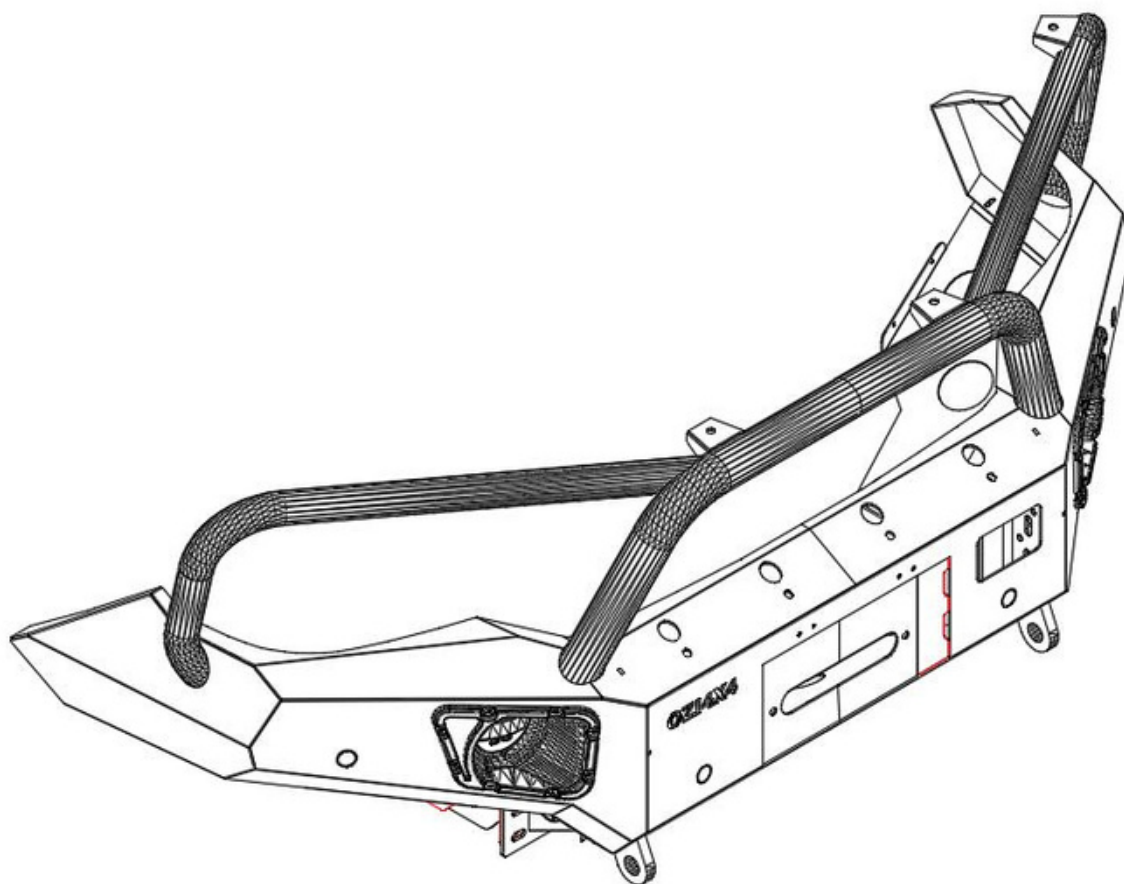

# VIGO 12-15 PSR TOYOTA VIGO 12-15 PSR Front Bull Bar

Read the installation instructions carefully to avoid damaging the vehicle or the competitive bar !!!

(Please check the accessories)

## BULL BARS AND ACCESSORIES

**1x** bull Bar

**1x** winch bracket

**2x** Biplane skid plates

**1x** skid plate

**2x** small A bracket

## LIGHTS AND OTHER ACCESSORIES

**2x** lamp body

**2x** head lights

**M12x35** The original car screws are used here and we provide an M12x35 connection

**M6x16**