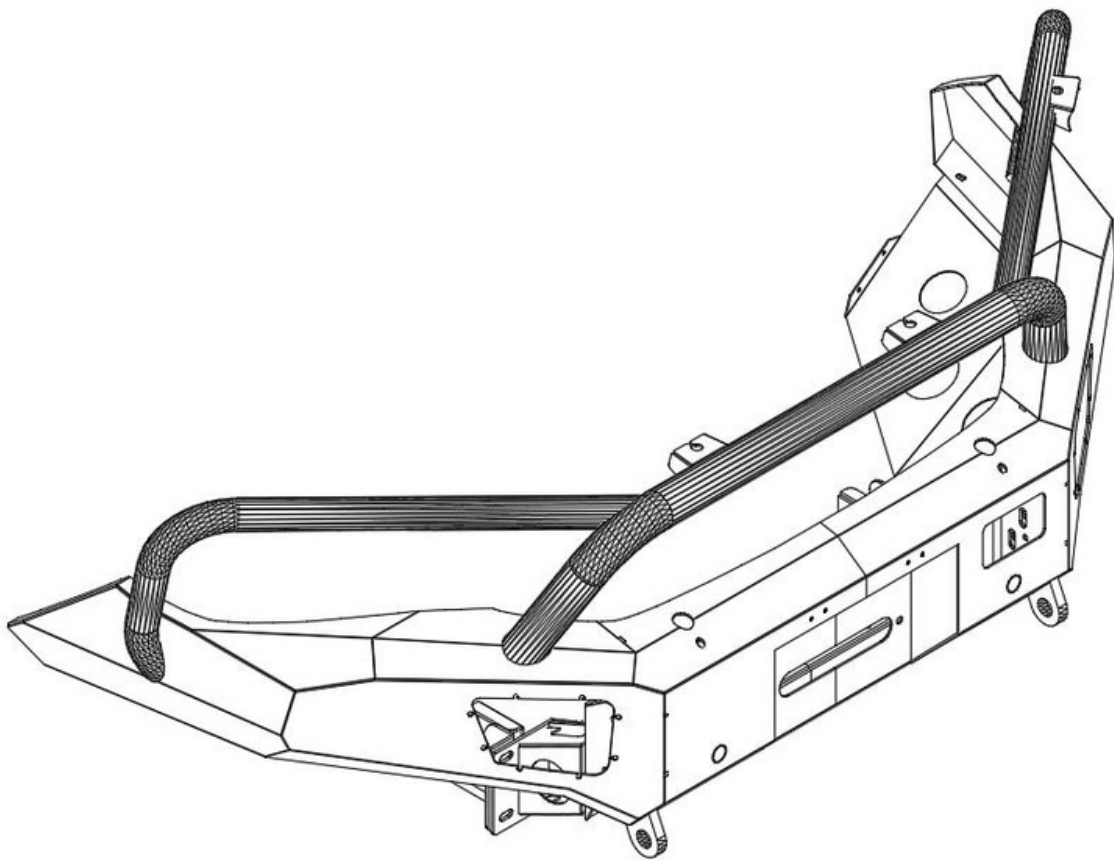

**REVO15-19 PSR**

**Toyota 15-19 REVO PSR FRONT BULL BAR**

Read the installation instructions carefully to avoid damaging the vehicle or the competitive bar !!!

(Please check the accessories)

## COMPETITIVE BARS AND ACCESSORIES

**1x** Athletic Bar

**1x** winch bracket

**2x** beam head bracket A

**1x** lower guard

**2x** biplane guard

**2x** beam head bracket B