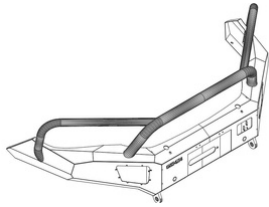

**REVO15-19 PSR**

**Toyota 15-19 REVO PSR FRONT BULL BAR**

Read the installation instructions carefully to avoid damaging the vehicle or the competitive bar !!!

(Please check the accessories)

## COMPETITIVE BARS AND ACCESSORIES

**1x** Athletic Bar

**1x** winch bracket

**2x** beam head bracket A

**1x** lower guard

**2x** biplane guard

**2x** beam head bracket B