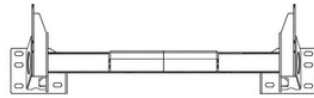

**REVO15-19 PSR**

**Toyota 15-19 REVO PSR FRONT BULL BAR**

Read the installation instructions carefully to avoid damaging the vehicle or the competitive bar !!!

(Please check the accessories)

## COMPETITIVE BARS AND ACCESSORIES

**1x** Athletic Bar

**1x** winch bracket

**2x** beam head bracket A

**1x** lower guard

**2x** biplane guard

**2x** beam head bracket B