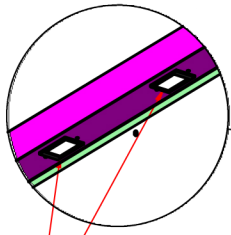

tail light - need Huss provide the tail light size

number plate light

6 Tie Down Point

mat black whale lock

gold logo