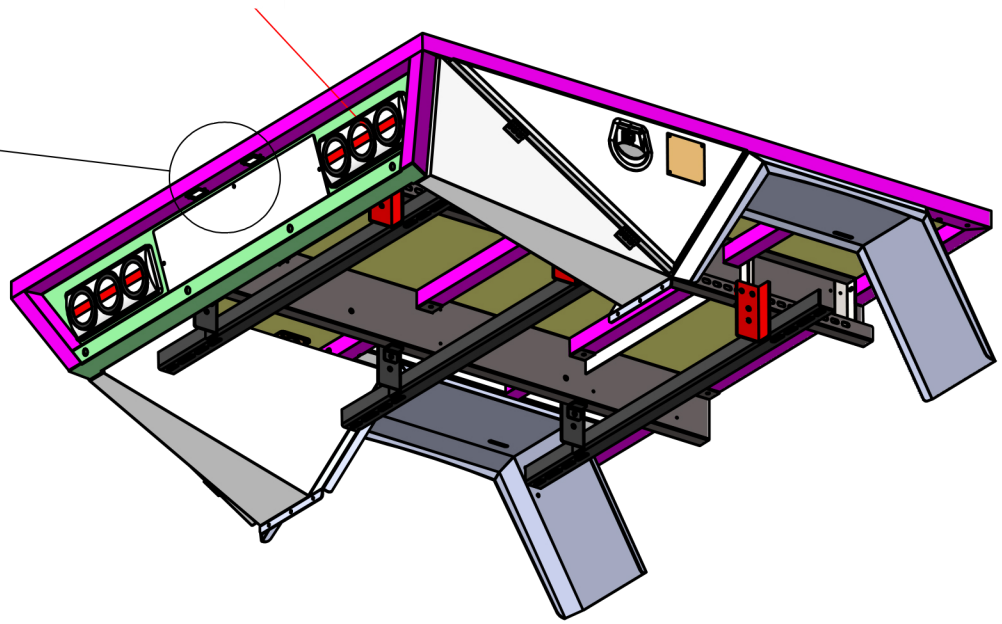

tail light - need Huss provide the tail light size

number plate light

6 Tie Down Point

mat black whale lock

gold logo