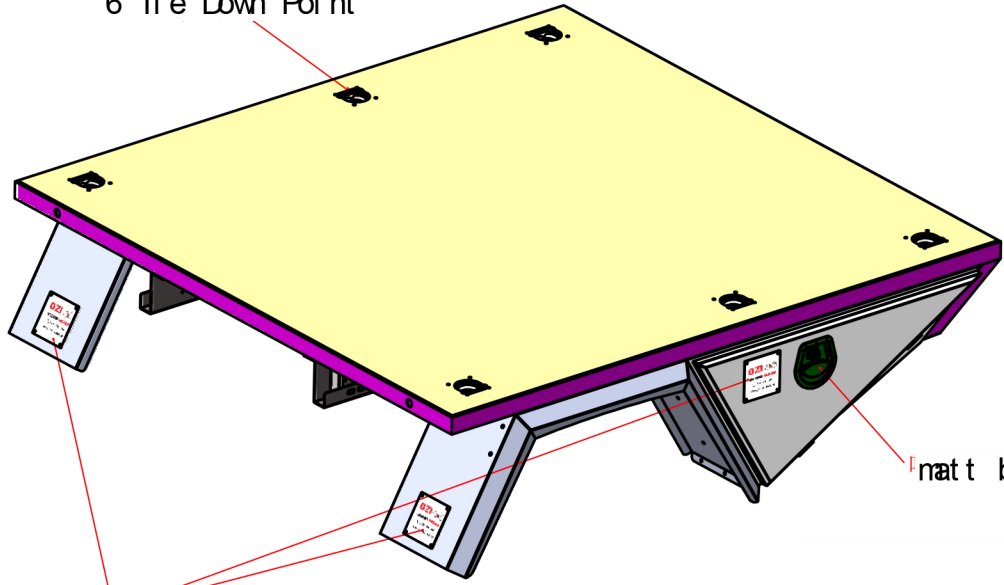

tail light - need Huss provide the tail light size

number plate light

6 Tie Down Point

mat black whale lock

gold logo