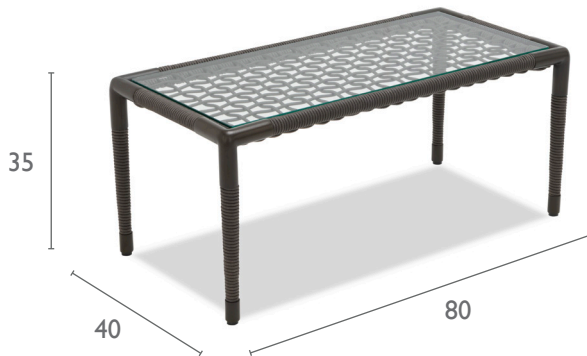

# MARINA 80<sup>CM</sup> COFFEE TABLE

Specification Sheet

**INDIAN OCEAN**  
INSPIRATIONAL OUTDOOR FURNITURE

## PRODUCT INFORMATION

Product Dimensions

40cm 80cm 35cm 16.4kg

Packed Dimensions

47cm 86.5cm 40cm 21.25kg 0.19m<sup>3</sup>

47cm 86.5cm 40cm 15.25kg 0.19m<sup>3</sup> (Teak)

WIDTH DEPTH HEIGHT WEIGHT CBM

This item is carefully packed one per box.