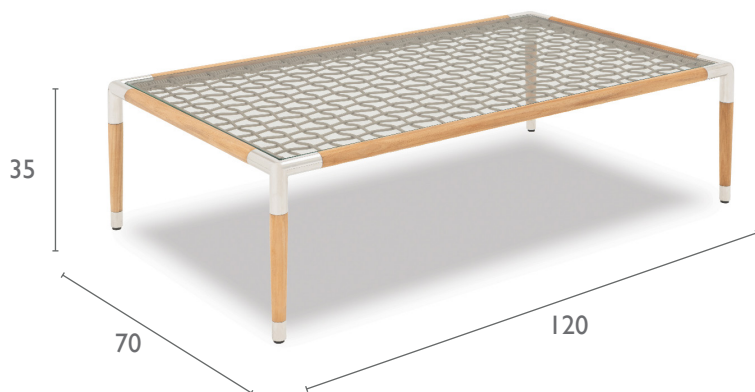

MARINA 120^{CM} COFFEE TABLE

Specification Sheet

INDIAN OCEAN
INSPIRATIONAL OUTDOOR FURNITURE

PRODUCT INFORMATION

Product Dimensions

120cm 70cm 35cm 34.2kg

Packed Dimensions

126cm 76.5cm 39cm 49.3kg 0.44m³
126cm 77cm 39cm 33.8kg 0.44m³ (Teak)

WIDTH DEPTH HEIGHT WEIGHT CBM

This item is carefully packed one per box.

Teak with EP Stainless Steel and Glass.

Black Rope with Anthracite Powder-coating and Glass.

Blue Rope with EP Stainless Steel and Glass.

MATERIALS

FRAME

ep stainless steel

Electro-polished Stainless Steel

304 Stainless Steel with a micro smooth reflective surface.

bronze

Powder-coated Stainless Steel

304 Stainless Steel with high quality powder-coating applied.