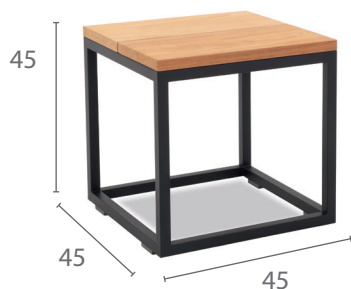

LATITUDE 45^{CM} STOOL

Specification Sheet

INDIAN OCEAN
INSPIRATIONAL OUTDOOR FURNITURE

PRODUCT INFORMATION

Product Dimensions

45cm 45cm 45cm 8.7kg

Packed Dimensions

50cm	50cm	51cm	13.75kg	0.13m ³
51.5cm	51.5cm	51cm	13.75kg	0.14m ³ (teak)
WIDTH	DEPTH	HEIGHT	WEIGHT	CBM

This item is carefully packed one per box.

Teak top with Anthracite
Powder-coating

MATERIALS

FRAME

anthracite

Powder-coated Stainless Steel
304 Stainless Steel with high quality powder-coating applied.

brushed
stainless steel

Brushed Stainless Steel
304 Stainless Steel with a micro smooth brushed surface.

TABLE TOP

teak

Teak
FSC Premium 'Grade A' is naturally hard wearing and long lasting.

grey

HPL (high pressure laminate)
is a synthetic product making it durable and water resistant which is suitable for outdoor use.