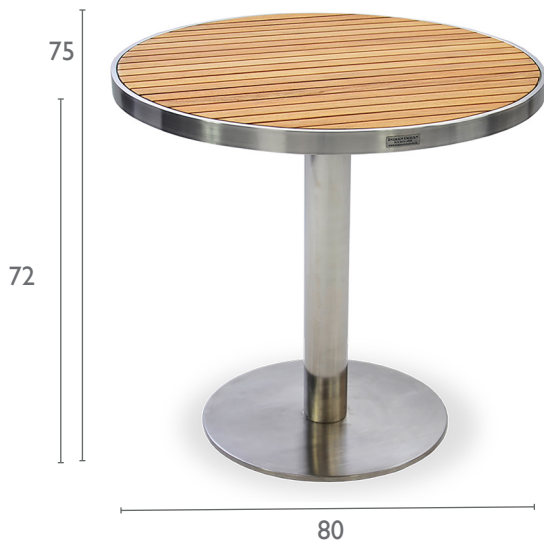

KNIGHTSBRIDGE 80CM ROUND TABLE

Specification Sheet

INDIAN OCEAN
INSPIRATIONAL OUTDOOR FURNITURE

PRODUCT INFORMATION

Product Dimensions

80cm 75cm 26kg

Packed Dimensions

86cm 86cm 19.5cm 30kg 0.14m³
WIDTH DEPTH HEIGHT WEIGHT CBM

This item is carefully packed one per box.

Teak with Brushed
Stainless Steel

MATERIALS

FRAME

teak

brushed
stainless steel

Teak

FSC Premium 'Grade A' is naturally hard wearing and long lasting.

Brushed Stainless Steel

304 Stainless Steel with a micro smooth brushed surface.

PROTECTIVE COVER

dove grey

Protective Cover custom made for item, which is designed to be quick drying, water repellent and breathable.