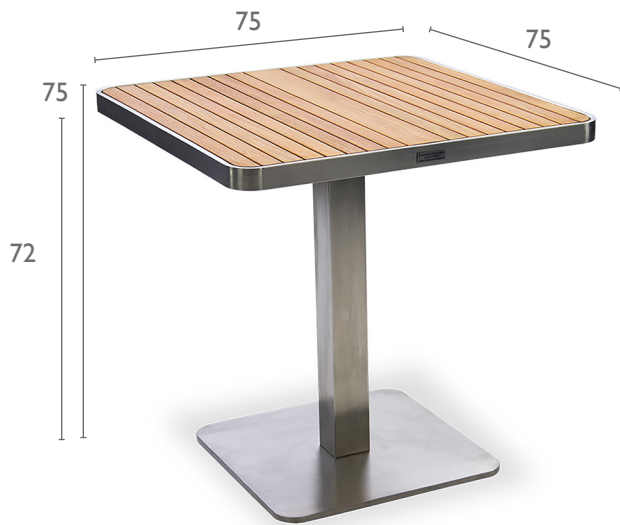

KNIGHTSBRIDGE 75^{CM} SQUARE TABLE

Specification Sheet

INDIAN OCEAN
INSPIRATIONAL OUTDOOR FURNITURE

PRODUCT INFORMATION

Product Dimensions

75cm 75cm 75cm 29kg

Packed Dimensions

81cm 81cm 19.5cm 33.5kg 0.13m³

WIDTH DEPTH HEIGHT WEIGHT CBM

This item is carefully packed one per box.

Teak with Brushed
Stainless Steel

MATERIALS

FRAME

teak

brushed
stainless steel

Teak

FSC Premium 'Grade A' is naturally hard wearing and long lasting.

Brushed Stainless Steel

304 Stainless Steel with a micro smooth brushed surface.

PROTECTIVE COVER

dove grey

Protective Cover custom made for item, which is designed to be quick drying, water repellent and breathable.