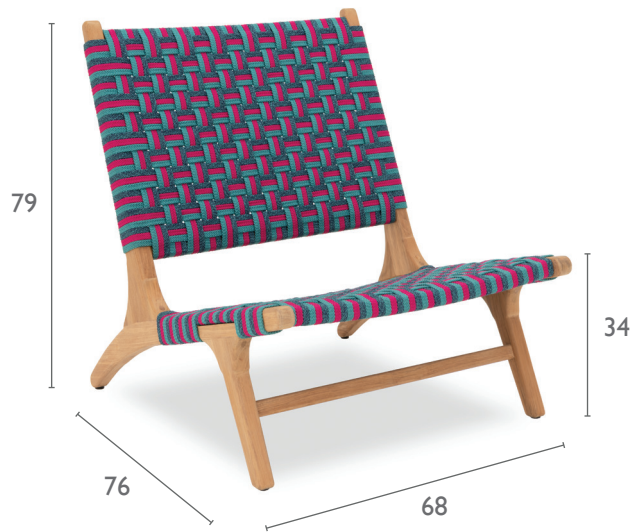

PIMLICO JAZZ LOUNGE CHAIR

Specification Sheet

INDIAN OCEAN
INSPIRATIONAL OUTDOOR FURNITURE

PRODUCT INFORMATION

Product Dimensions

30cm 30cm 79cm 9.45kg

Packed Dimensions

79cm 72cm 82cm 12.7kg 0.47m³

WIDTH DEPTH HEIGHT WEIGHT CBM

This item is carefully packed one per box.

MATERIALS

Frame

teak

multi

Teak at Indian Ocean® our experts select the finest premium `A` Grade Plantation Teak. The Teak must be free of knots and with straight, consistent grains.

All Weather Rope combines texture with technology to give a natural feel and substantial practical strength. The material is water-repellent and UV proof.

dove grey

Protective Cover

Custom made for item, which is designed to be water repellent and breathable. The fabric is quick drying and easy to fold away for storage.