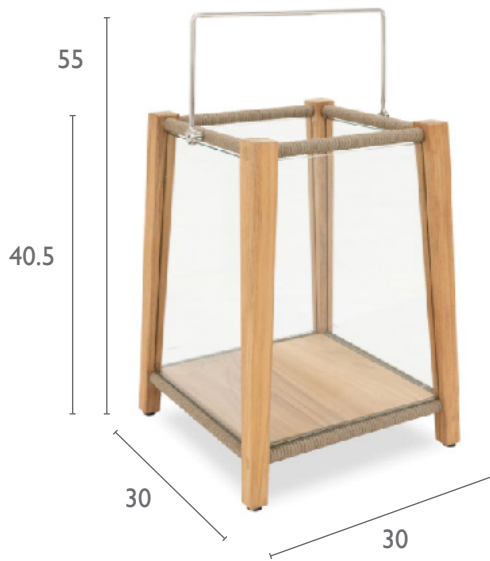

PIMLICO CLUB LANTERN

Specification Sheet

INDIAN OCEAN
INSPIRATIONAL OUTDOOR FURNITURE

PRODUCT INFORMATION

Product Dimensions

30cm **30cm** **55cm**
WIDTH DEPTH HEIGHT

This item is carefully packed one per box.

MATERIALS

Frame

teak

Teak at Indian Ocean® our experts select the finest premium `A` Grade Plantation Teak. The Teak must be free of knots and with straight, consistent grains.

black

blue

taupe

All Weather Rope combines texture with technology to give a natural feel and substantial practical strength. The material is water-repellent and UV proof.