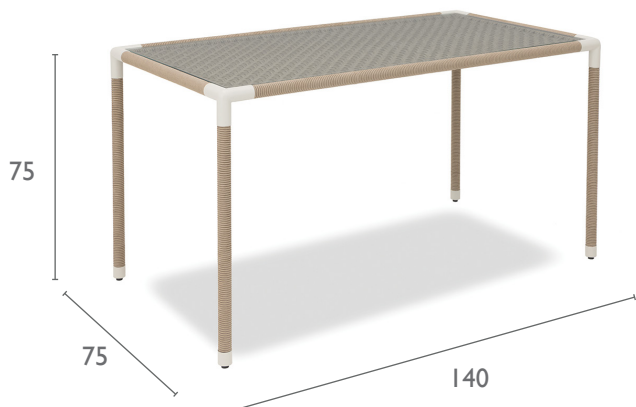

MARINA 140CM DINING TABLE

Specification Sheet

INDIAN OCEAN
INSPIRATIONAL OUTDOOR FURNITURE

PRODUCT INFORMATION

Product Dimensions

75cm 140cm 75cm

WIDTH DEPTH HEIGHT

This item is carefully packed one per box.

MATERIALS

Frame

black

taupe

blue

All Weather Rope

Combines texture with technology to give a natural feel and substantial practical strength. The material is water-repellent and UV proof.

Tempered Glass

Toughened allowing glass to shatter if broken rather than break into small shards.

electro-polished ss

anthracite

pearl

Electro-polished Stainless Steel 304 Outdoor Grade

Powder Coated Stainless steel, the colour is applied electrostatically and is then cured under heat.

dove grey

Protective Cover

Custom made for item, which is designed to be water repellent and breathable. The fabric is quick drying and easy to fold away for storage.

PRODUCT CODES

Frame/Rope	Code	Cover	Code
ss / black	13591	dove grey	13634
ss / blue	13592		
ss / taupe	13593		
anthracite / black	13111		
pearl / taupe	13101		