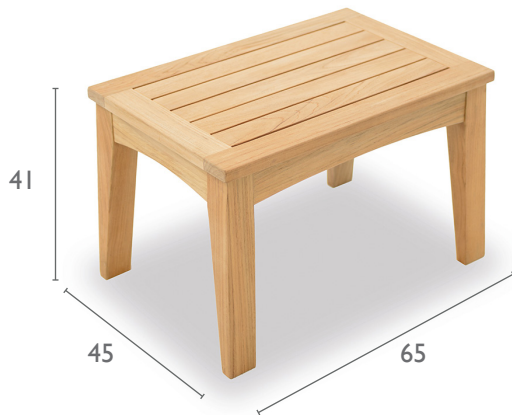

COVE 65CM COFFEE TABLE

Specification Sheet

INDIAN OCEAN
INSPIRATIONAL OUTDOOR FURNITURE

PRODUCT INFORMATION

Product Dimensions

45cm 65cm 41cm 10kg

Packed Dimensions

48cm 67.5cm 12cm 12kg 0.04m³

WIDTH DEPTH HEIGHT WEIGHT CBM

This item is carefully packed one per box.

Teak

MATERIALS

FRAME

teak

Teak

FSC Premium 'Grade A' is naturally hard wearing and long lasting.