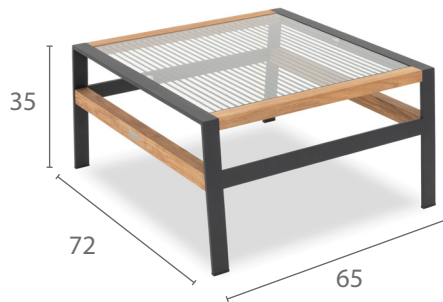

CALIFORNIA 65^{CM} COFFEE TABLE

Specification Sheet

INDIAN OCEAN
INSPIRATIONAL OUTDOOR FURNITURE

PRODUCT INFORMATION

Product Dimensions

65cm 72cm 35cm 13kg

Packed Dimensions

132.5cm 140cm 47cm 22kg 0.24m³
WIDTH DEPTH HEIGHT WEIGHT CBM

This item is carefully packed one per two boxes.

Smoke Powder-coating with Teak and Glass.

White Powder-coating with Teak and Glass.

Anthracite Powder-coating with Teak and Glass.

MATERIALS

FRAME

anthracite