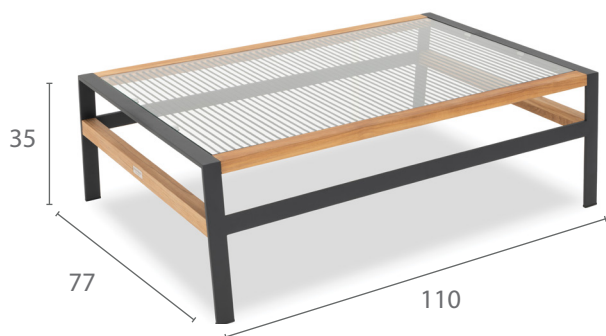

CALIFORNIA | 110^{CM} COFFEE TABLE

Specification Sheet

INDIAN OCEAN
INSPIRATIONAL OUTDOOR FURNITURE

PRODUCT INFORMATION

Product Dimensions

110cm 77cm 35cm 19kg

Packed Dimensions

223cm 155cm 47cm 36kg 0.44m³

WIDTH DEPTH HEIGHT WEIGHT CBM

This item is carefully packed one per two boxes.

Smoke Powder-coating with Teak and Glass.

White Powder-coating with Teak and Glass.

Anthracite Powder-coating with Teak and Glass.