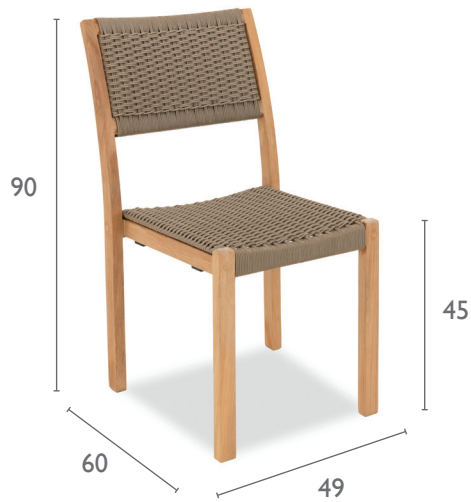

ALBANY DINING CHAIR

Specification Sheet

INDIAN OCEAN

INSPIRATIONAL OUTDOOR FURNITURE

Teak with Taupe Rope

PRODUCT INFORMATION

Product Dimensions

49cm 60cm 90cm 9.25kg (teak)
49cm 60cm 90cm 7.2kg (rope)

Packed Dimensions

80.5cm 52.5cm 116cm 10.75kg 0.49m³ (teak)
53.5cm 79.5cm 116.5cm 10.475kg 0.50m³ (rope)

WIDTH DEPTH HEIGHT WEIGHT CBM

This item is carefully packed four per box.