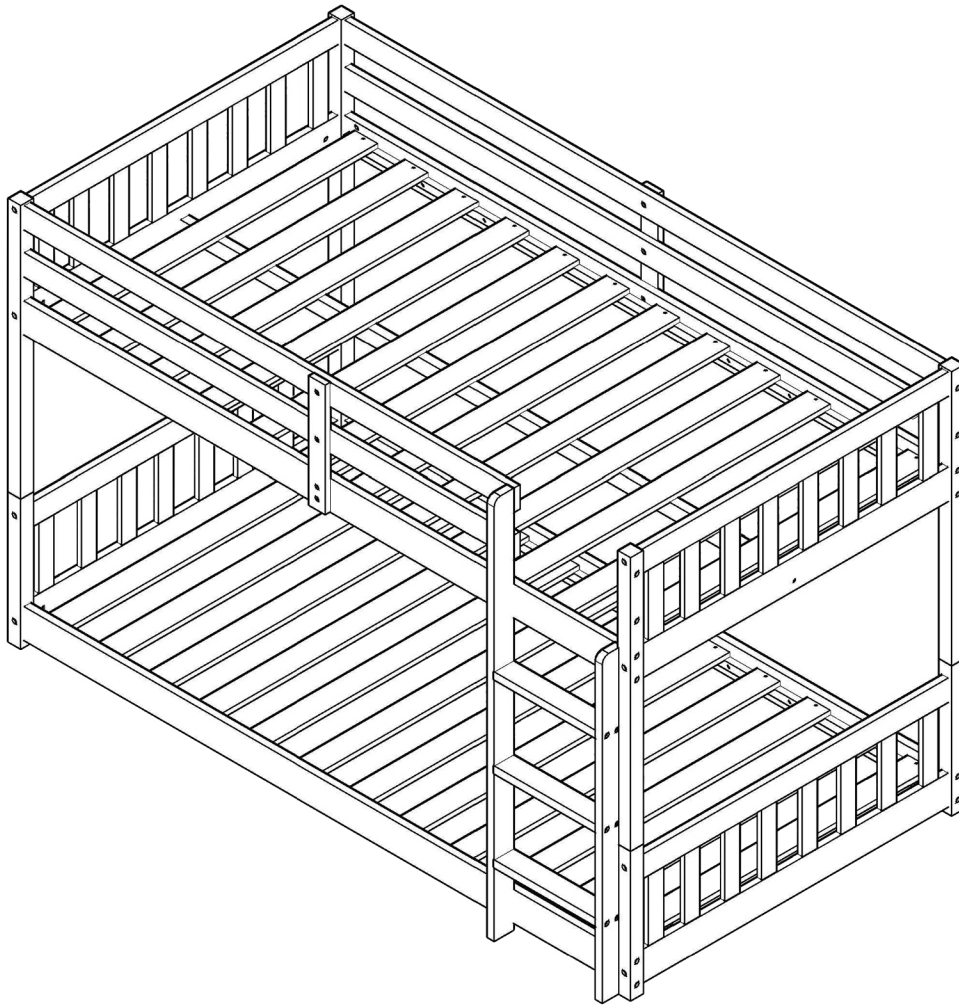

INSTRUCTION MANUAL

Low Bunk Bed Frame

NOTE:

1. When receiving the goods, please confirm the product according to the instructions. Once you find less pieces, please provide relevant pictures to contact us. We will deal it in the time.
2. Please install goods with the instruction manual.
3. It is recommended that the installation should not be too tight to adjust easily. After the structure is installed, firm the interface for more stability.

①-2pcs 	②-2pcs 	③-2pcs 	④-2pcs 	⑤-4pcs 	⑥-2pcs 
⑦-2pcs 	⑧-32pcs 	⑨-1pc 	⑩-1pc 	⑪-1pc 	⑫-1pc 
⑬-1pc 	⑭-2pcs 	⑮-2pcs 	⑯-2pcs 	⑰-1pc 	⑱-1pc 
⑲-3pcs 	⑳-24pcs 	A-25pcs  M6×90	B-27pcs 	C-43pcs 	D-15pcs  M6×90
E-2pcs  M6×70	F-2pcs 	G-48pcs 	H-4pcs 	I -22pcs 	M -8pcs 
Y-48pcs 	R-1 set 	S-1pc 	T-4pcs 		