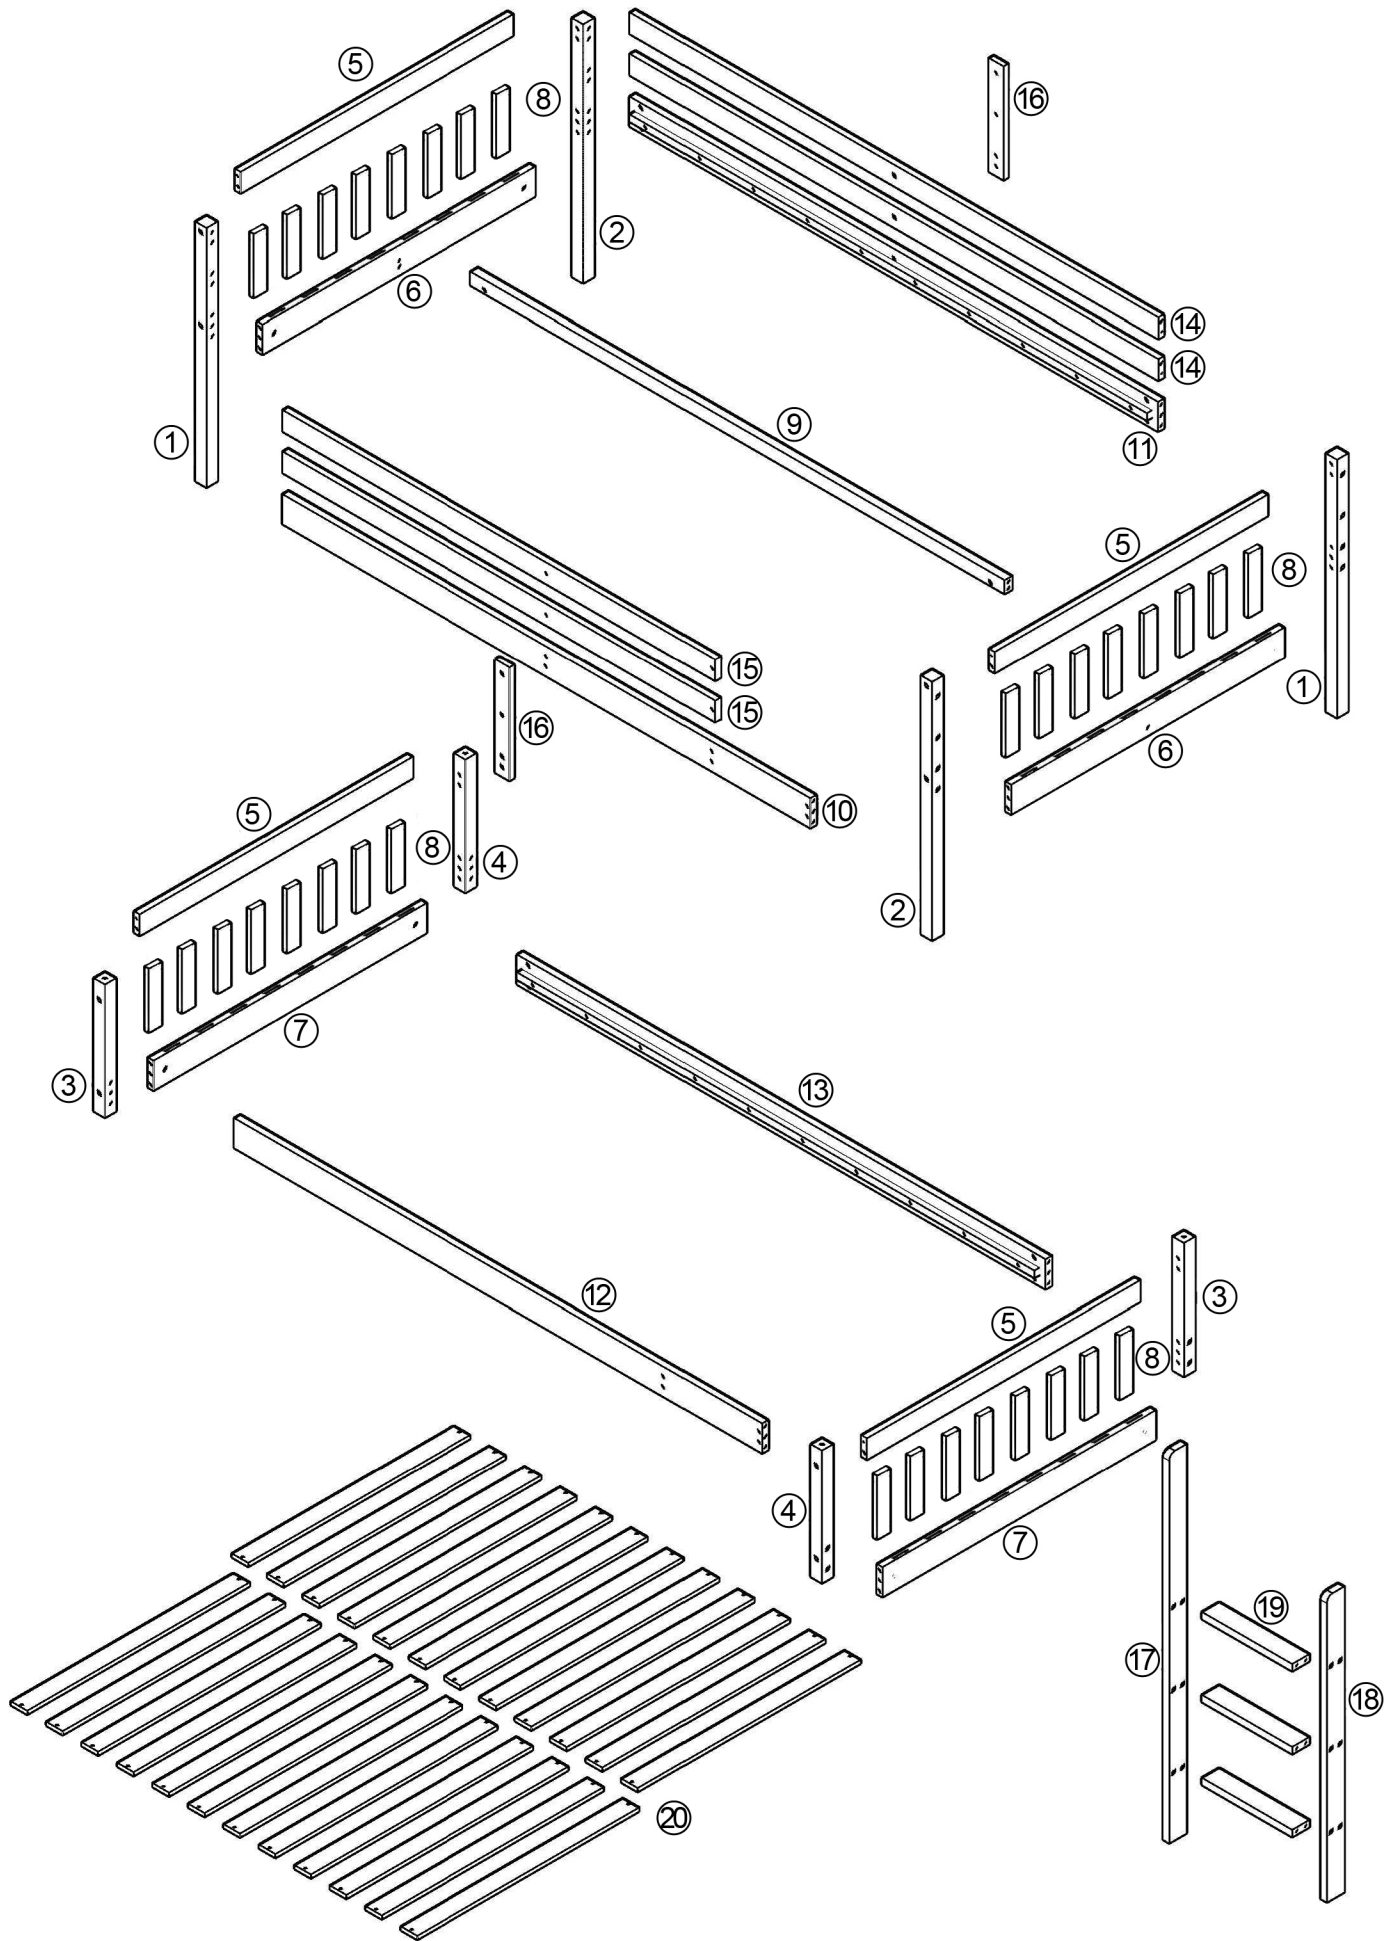

INSTRUCTION MANUAL

Low Bunk Bed Frame

NOTE:

1. When receiving the goods, please confirm the product according to the instructions. Once you find less pieces, please provide relevant pictures to contact us. We will deal it in the time.
2. Please install goods with the instruction manual.
3. It is recommended that the installation should not be too tight to adjust easily. After the structure is installed, firm the interface for more stability.

①-2pcs 	②-2pcs 	③-2pcs 	④-2pcs 	⑤-4pcs 	⑥-2pcs 
⑦-2pcs 	⑧-32pcs 	⑨-1pc 	⑩-1pc 	⑪-1pc 	⑫-1pc 
⑬-1pc 	⑭-2pcs 	⑮-2pcs 	⑯-2pcs 	⑰-1pc 	⑱-1pc 
⑲-3pcs 	⑳-24pcs 	A-25pcs  M6×90	B-27pcs 	C-43pcs 	D-15pcs  M6×90
E-2pcs  M6×70	F-2pcs 	G-48pcs 	H-4pcs 	I -22pcs 	M -8pcs 
Y-48pcs 	R-1 set 	S-1pc 	T-4pcs 		