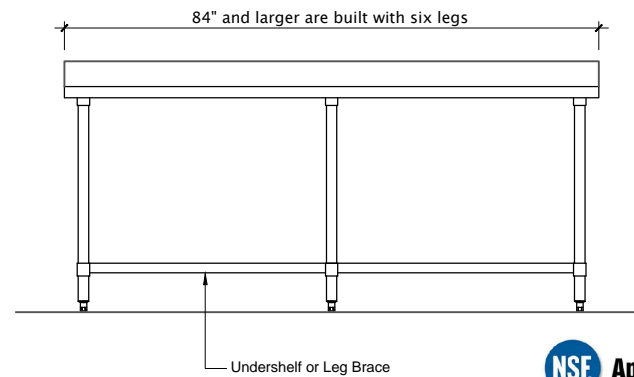

Item No: _____
 Model No: _____
 Qty: _____
 Project: _____

HT4S-3048G

HT4B-3048G

4" Backsplash Hardwood Work Table

- Hardwood top - 1 3/4" thick
- Four inch stainless steel backsplash riser on 3 sides
- Galvanized legs with adjustable bullet feet
- Available with galvanized undershelf or open base

Model No. with undershelf	Wt. lbs.	Model No. (open base)	Wt. lbs.	Size D" x L" x H"
HT4S-3036G	89	HT4B-3036G	77	30 x 36 x 35/39
HT4S-3048G	114	HT4B-3048G	101	30 x 48 x 35/39
HT4S-3060G	137	HT4B-3060G	125	30 x 60 x 35/39
HT4S-3072G	161	HT4B-3072G	149	30 x 72 x 35/39

24" width and additional lengths available on special request.
 Optional s/s legs and undershelf also available see page 23

Sizes nominal, detailed specifications available upon request.
 Specifications subject to change without notice.