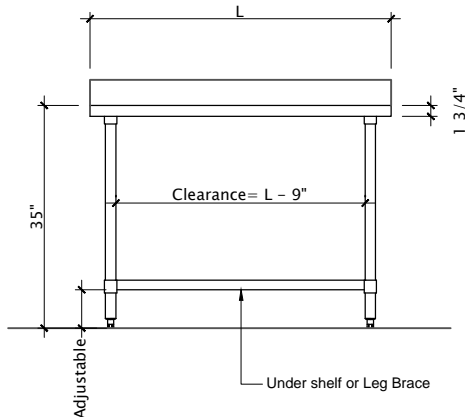

Item No: _____
 Model No: _____
 Qty: _____
 Project: _____

HT4S-3048G

HT4B-3048G

4" Backsplash Hardwood Work Table

- Hardwood top - 1 3/4" thick
- Four inch stainless steel backsplash riser on 3 sides
- Galvanized legs with adjustable bullet feet
- Available with galvanized undershelf or open base

Model No. with undershelf	Wt. lbs.	Model No. (open base)	Wt. lbs.	Size D" x L" x H"
HT4S-3036G	89	HT4B-3036G	77	30 x 36 x 35/39
HT4S-3048G	114	HT4B-3048G	101	30 x 48 x 35/39
HT4S-3060G	137	HT4B-3060G	125	30 x 60 x 35/39
HT4S-3072G	161	HT4B-3072G	149	30 x 72 x 35/39

24" width and additional lengths available on special request.
 Optional s/s legs and undershelf also available see page 23

Sizes nominal, detailed specifications available upon request.
 Specifications subject to change without notice.