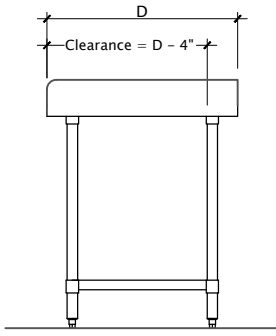

Item No: _____
 Model No: _____
 Qty: _____
 Project: _____

HT4S-3048G

HT4B-3048G

4" Backsplash Hardwood Work Table

- Hardwood top - 1 3/4" thick
- Four inch stainless steel backsplash riser on 3 sides
- Galvanized legs with adjustable bullet feet
- Available with galvanized undershelf or open base

Model No. with undershelf	Wt. lbs.	Model No. (open base)	Wt. lbs.	Size D" x L" x H"
HT4S-3036G	89	HT4B-3036G	77	30 x 36 x 35/39
HT4S-3048G	114	HT4B-3048G	101	30 x 48 x 35/39
HT4S-3060G	137	HT4B-3060G	125	30 x 60 x 35/39
HT4S-3072G	161	HT4B-3072G	149	30 x 72 x 35/39

24" width and additional lengths available on special request.
 Optional s/s legs and undershelf also available see page 23

Sizes nominal, detailed specifications available upon request.
 Specifications subject to change without notice.