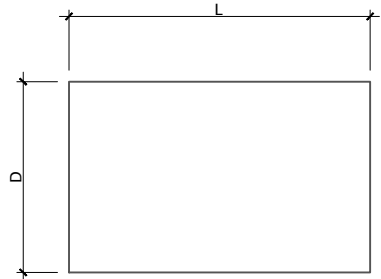

Item No: _____
 Model No: _____
 Qty: _____
 Project: _____

HT4S-3048G

HT4B-3048G

4" Backsplash Hardwood Work Table

- Hardwood top - 1 3/4" thick
- Four inch stainless steel backsplash riser on 3 sides
- Galvanized legs with adjustable bullet feet
- Available with galvanized undershelf or open base

Model No. with undershelf	Wt. lbs.	Model No. (open base)	Wt. lbs.	Size D" x L" x H"
HT4S-3036G	89	HT4B-3036G	77	30 x 36 x 35/39
HT4S-3048G	114	HT4B-3048G	101	30 x 48 x 35/39
HT4S-3060G	137	HT4B-3060G	125	30 x 60 x 35/39
HT4S-3072G	161	HT4B-3072G	149	30 x 72 x 35/39

24" width and additional lengths available on special request.
 Optional s/s legs and undershelf also available see page 23

Sizes nominal, detailed specifications available upon request.
 Specifications subject to change without notice.