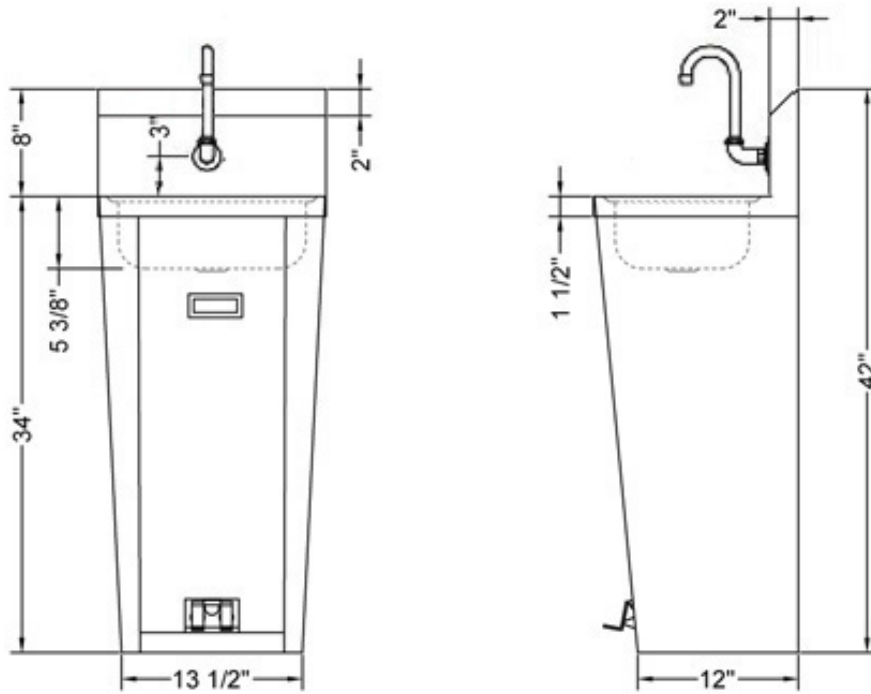

ASSEMBLY/SUPPORT

f We're on social media! **ig**

1.800.567.3620 | WWW.THORINOX.COM

MORE PRODUCTS