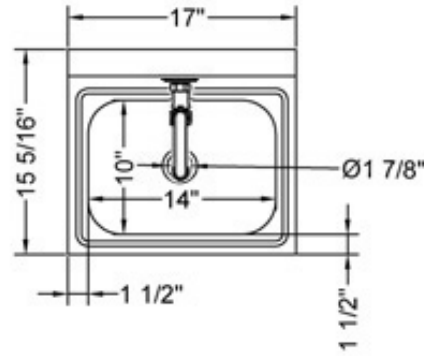

ASSEMBLY/SUPPORT

f We're on social media! **ig**

1.800.567.3620 | WWW.THORINOX.COM

MORE PRODUCTS