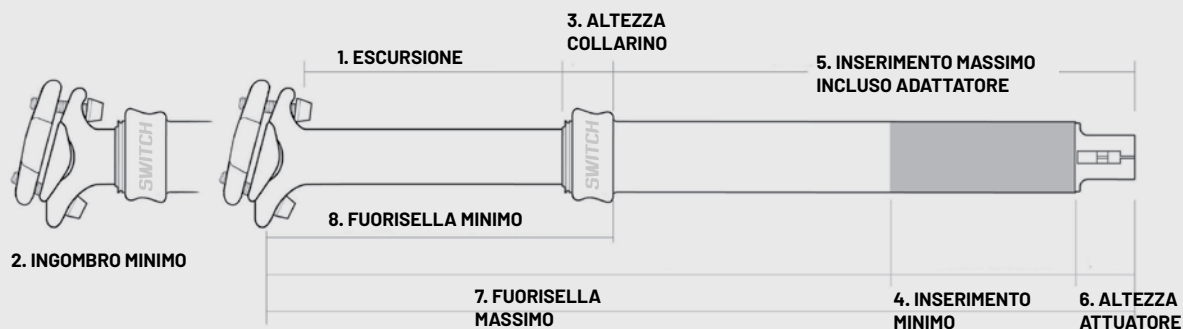

SCHEDA TECNICA

SWITCH

ART.	Ø	1. ESC	2. INGOMBRO MINIMO	3. ALTEZZA COLLARINO	4. MINIMO INSERIMENTO	5. INSERIMENTO MASSIMO	6. ALTEZZA ATTUATORE	7. FUORISELLA MASSIMO	8. FUORISELLA MINIMO	9. LUNGHEZZA TOTALE
1001	31,6	120mm	65mm	28mm	105mm	225mm	35mm	270mm	185mm	405mm
1001	30,9	120mm	65mm	28mm	105mm	225mm	35mm	270mm	185mm	405mm
1001	27,2	100mm	80mm	28mm	110mm	215mm	34mm	250mm	180mm	390mm
1005	31,6	70mm	50mm	19mm	145mm	275mm	25mm	285mm	120mm	400mm
1005	30,9	70mm	50mm	19mm	145mm	275mm	25mm	285mm	120mm	400mm
1005	27,2	70mm	50mm	19mm	145mm	275mm	25mm	245mm	120mm	390mm
1007	31,6	50mm	58mm	28mm	93mm	295mm	35mm	275mm	117mm	400mm
1007	27,2	50mm	60mm	28mm	90mm	293mm	35mm	275mm	117mm	400mm
1011	34,9	125mm	60mm	28mm	93mm	225mm	34mm	282mm	183mm	406mm
1011	31,6	125mm	60mm	28mm	93mm	240mm	35mm	295mm	183mm	420mm
1011	30,9	125mm	60mm	28mm	93mm	240mm	35mm	295mm	183mm	420mm
1013	31,6	80mm	67mm	28mm	105mm	187mm	35mm	225mm	145mm	330mm
1013	30,9	80mm	67mm	28mm	105mm	187mm	35mm	225mm	145mm	330mm
1013	27,2	90mm	55mm	28mm	135mm	230mm	35mm	240mm	145mm	380mm
1014	34,9	100mm	57mm	28mm	70mm	200mm	35mm	250mm	155mm	360mm
1014	31,6	100mm	67mm	28mm	72mm	207mm	35mm	265mm	165mm	370mm
1014	30,9	100mm	67mm	28mm	72mm	207mm	35mm	265mm	165mm	370mm
1014	27,2	105mm	55mm	28mm	122mm	240mm	35mm	245mm	165mm	400mm
1015	34,9	150mm	58mm	28mm	92mm	250mm	35mm	330mm	205mm	456mm
1015	31,6	150mm	58mm	28mm	90mm	255mm	35mm	335mm	205mm	459mm
1015	30,9	150mm	58mm	28mm	90mm	255mm	35mm	335mm	205mm	459mm