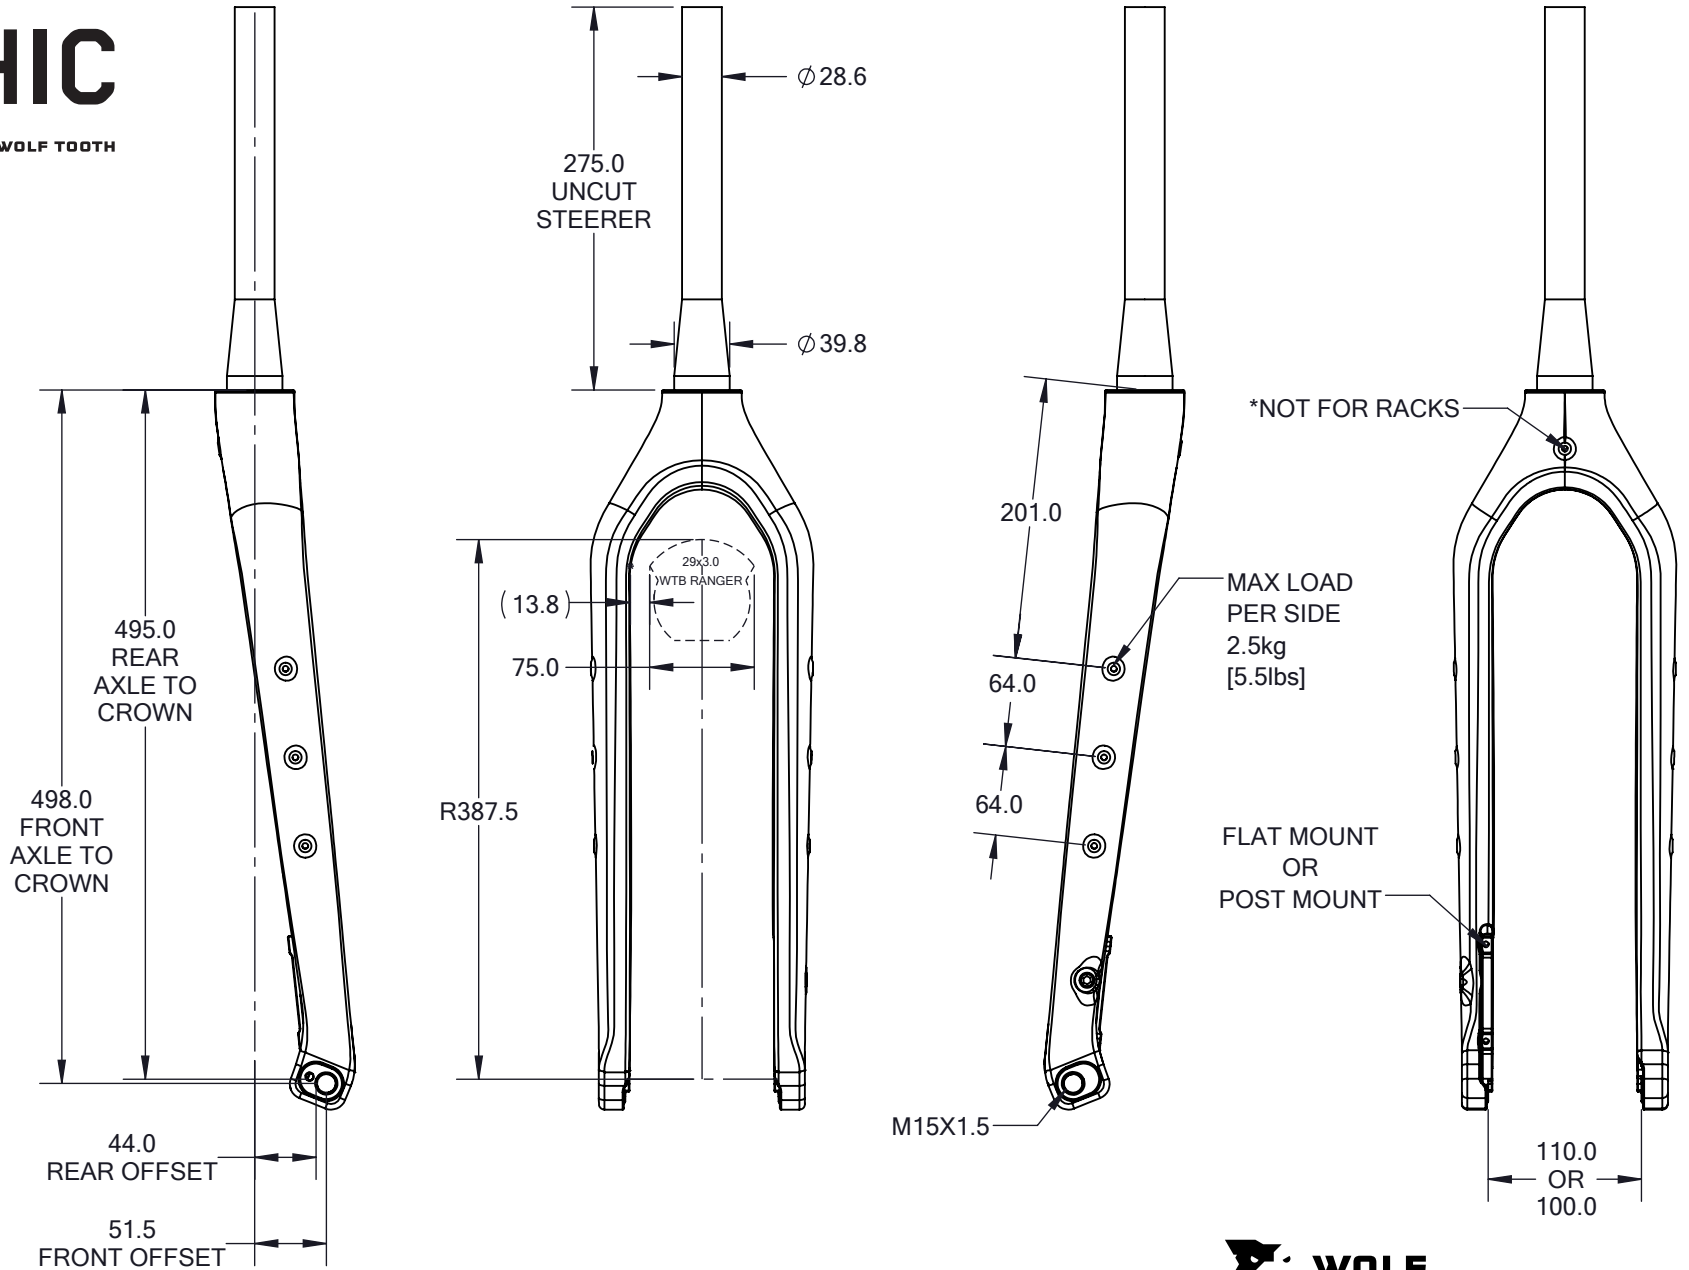

MOUNTAIN FORK

DIMENSIONS AND SPECS

LITHIC

by WOLF TOOTH

Explore more product solutions at:
wolftoothcomponents.com