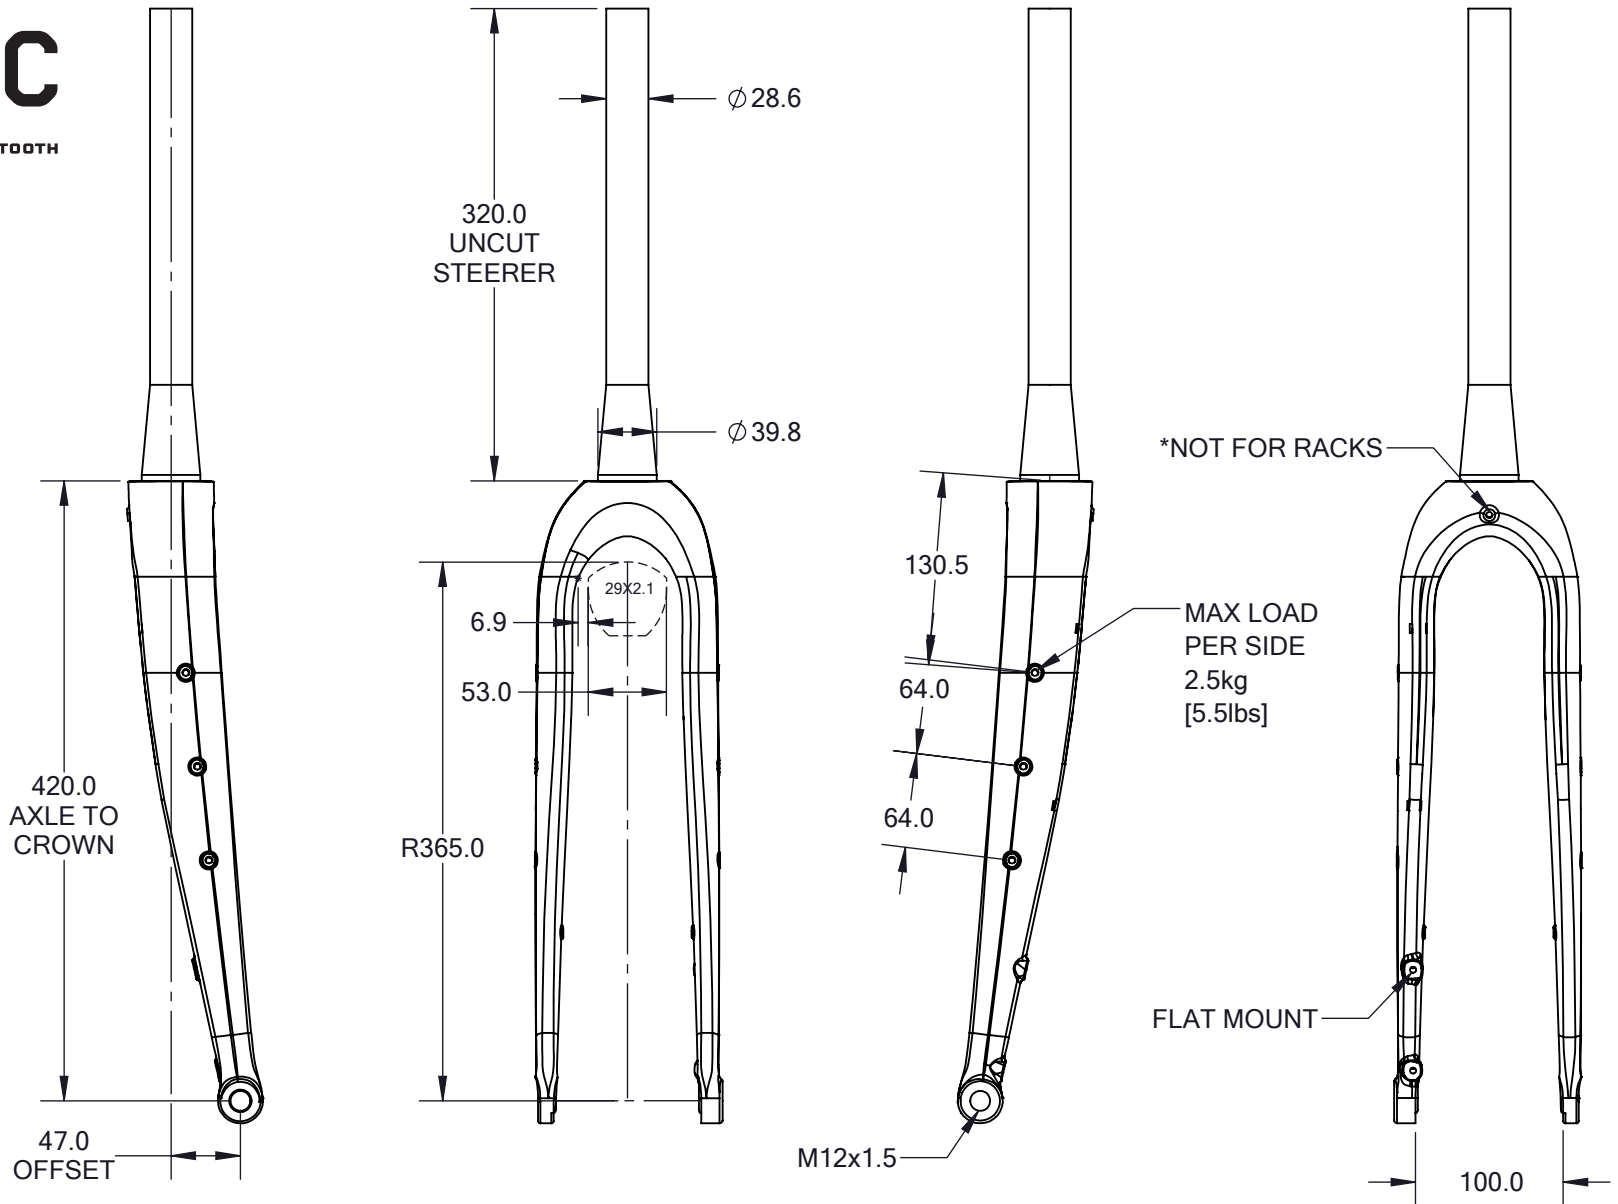

# LITHIC

by WOLF TOOTH

## GRAVEL FORK DIMENSIONS AND SPECS

Explore more product solutions at:  
[wolftoothcomponents.com](http://wolftoothcomponents.com)