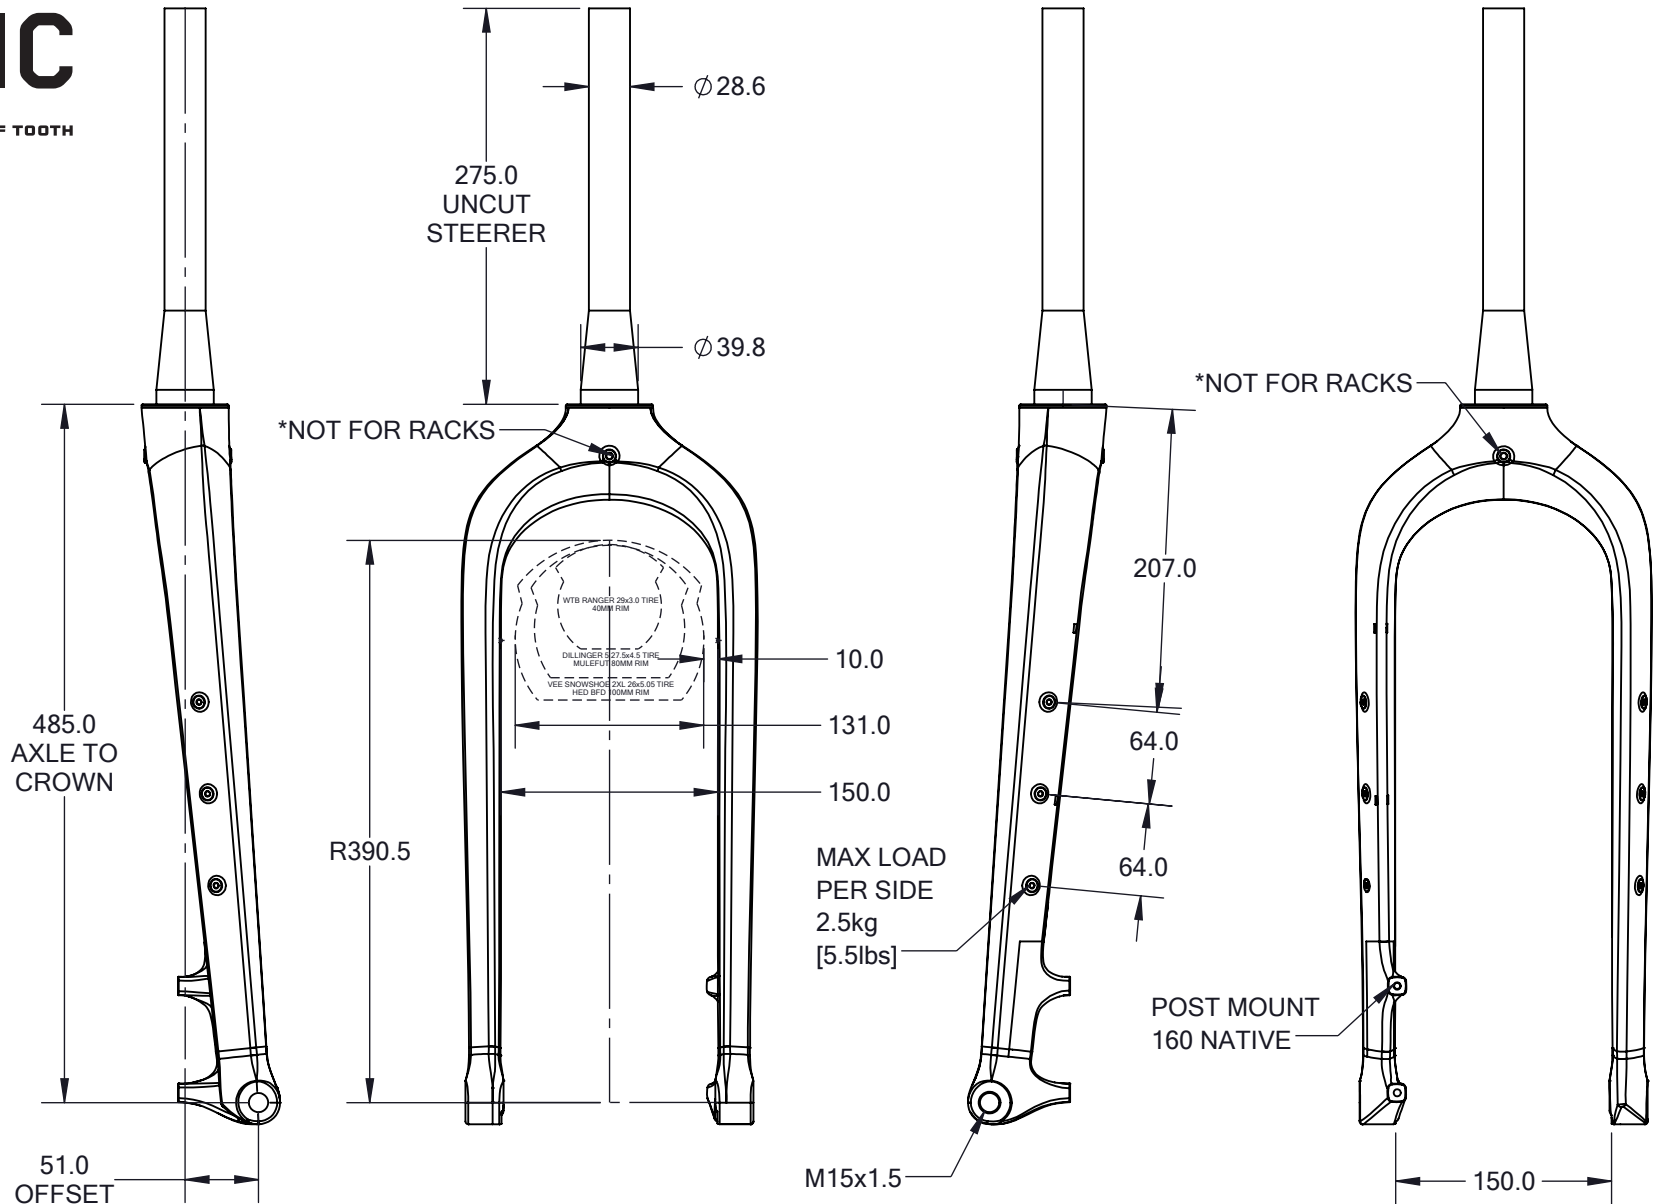

FAT FORK

DIMENSIONS AND SPECS

LITHIC

by WOLF TOOTH

Explore more product solutions at:
wolftoothcomponents.com