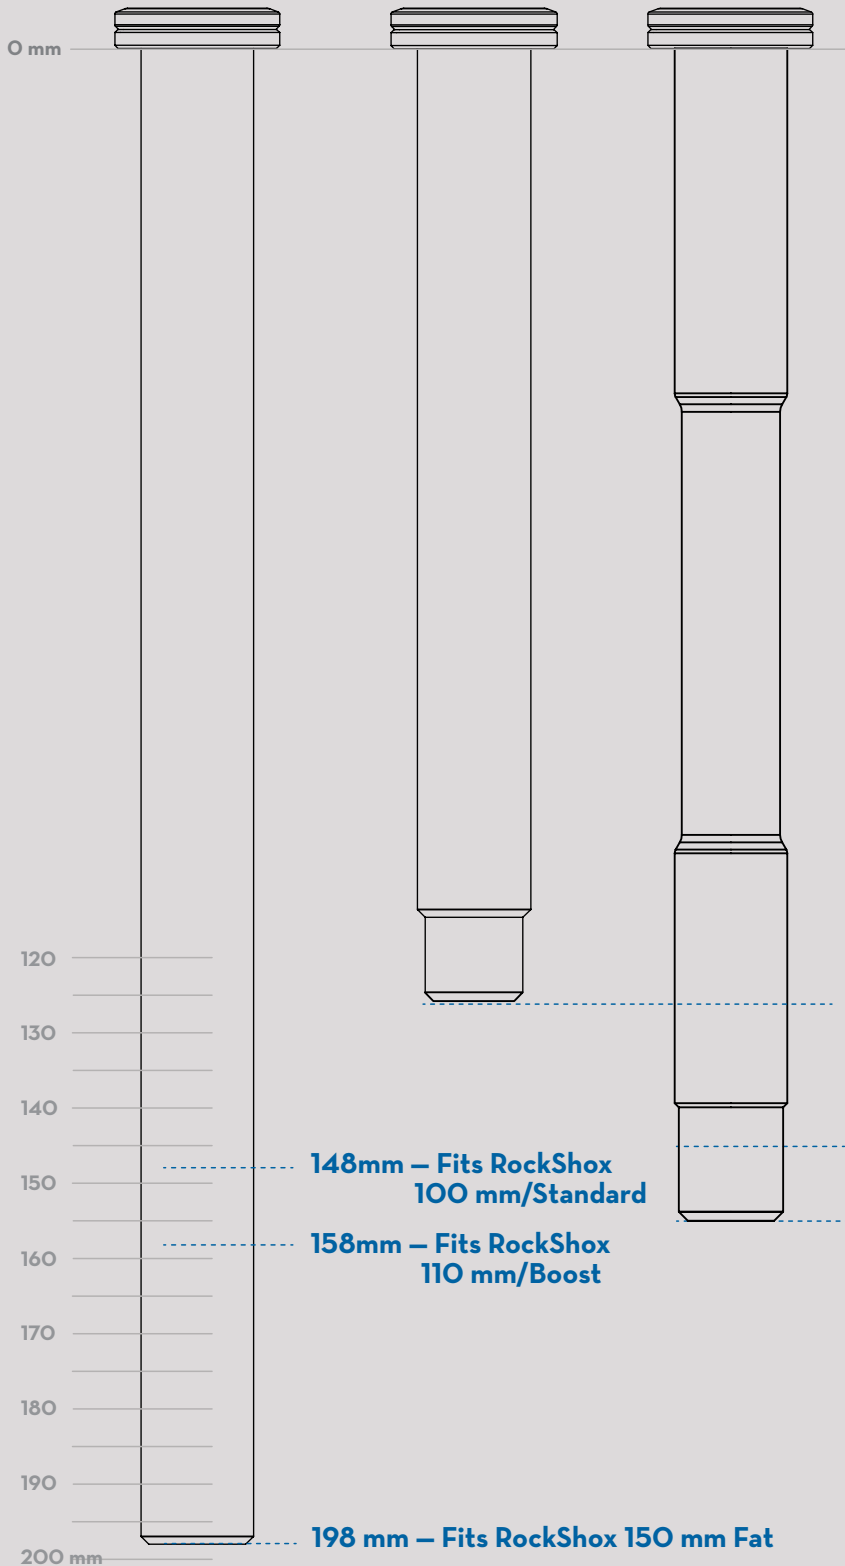

Wolf Tooth Front Axle Lengths

FRONT AXLE MEASUREMENT GUIDE

This guide needs to be printed at 100% to ensure proper axle sizing.

Measure the length of your axle by aligning the axle head and using the scale provided.