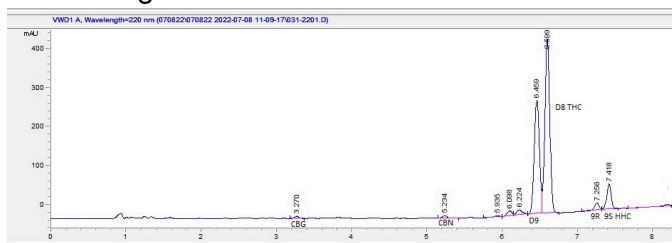

Nature's Perfect Hemp

Nashville, TN
info@naturesperfecthemp.com
615-305-8204

Sample 317-070822-034

100mg Nerd Gummy
Sample Submitted: 07-08-2022; Report Date: 07-10-2022
nullSample Unit Size: 14.42 g

100mg Nerd Gummy

Edible: Candy

Chromatogram