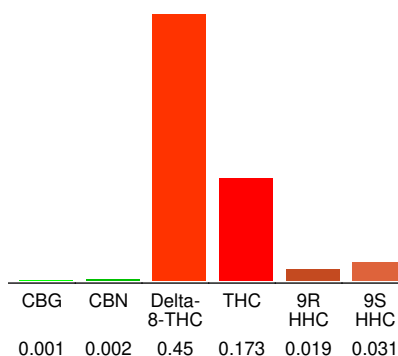

Cannabinoid Profile

Cannabinoid Profile by HPLC

0.17%
Calculated THC Yield

0.00%
Calculated CBD Yield

0.68%
Total Cannabinoids

Cannabinoid	% wt	mg/unit
CBG	0.001	0.1442
CBN	0.002	0.2884
Delta-8-THC	0.45	64.89
THC	0.173	24.95
9R HHC	0.019	2.74
9S HHC	0.031	4.47
Total Cannabinoids	0.68	97.5
Calculated THC Yield	0.17	24.95
Calculated CBD Yield	0.00	0.00

Calculated Maximum THC Yield = THC + 0.877 * THCA
Calculated Maximum CBD Yield = CBD + 0.877 * CBDA

Marin Analytics, LLC
250 Bel Marin Keys Blvd, Suite D4
Novato, CA 94949
415-936-6477 / sarabiancalana1@gmail.com

Sara Biancalana
Sara Biancalana
Chief Scientist

This sample has been tested by Marin Analytics, LLC using valid testing methodologies and a quality system. Values reported relate only to the sample tested. Marin Analytics, LLC makes no claims as to the efficacy, safety or other risks associated with any detected or non-detected levels of any compounds reported herein. This Certificate shall not be reproduced except in full, without the written approval of Marin Analytics, LLC.