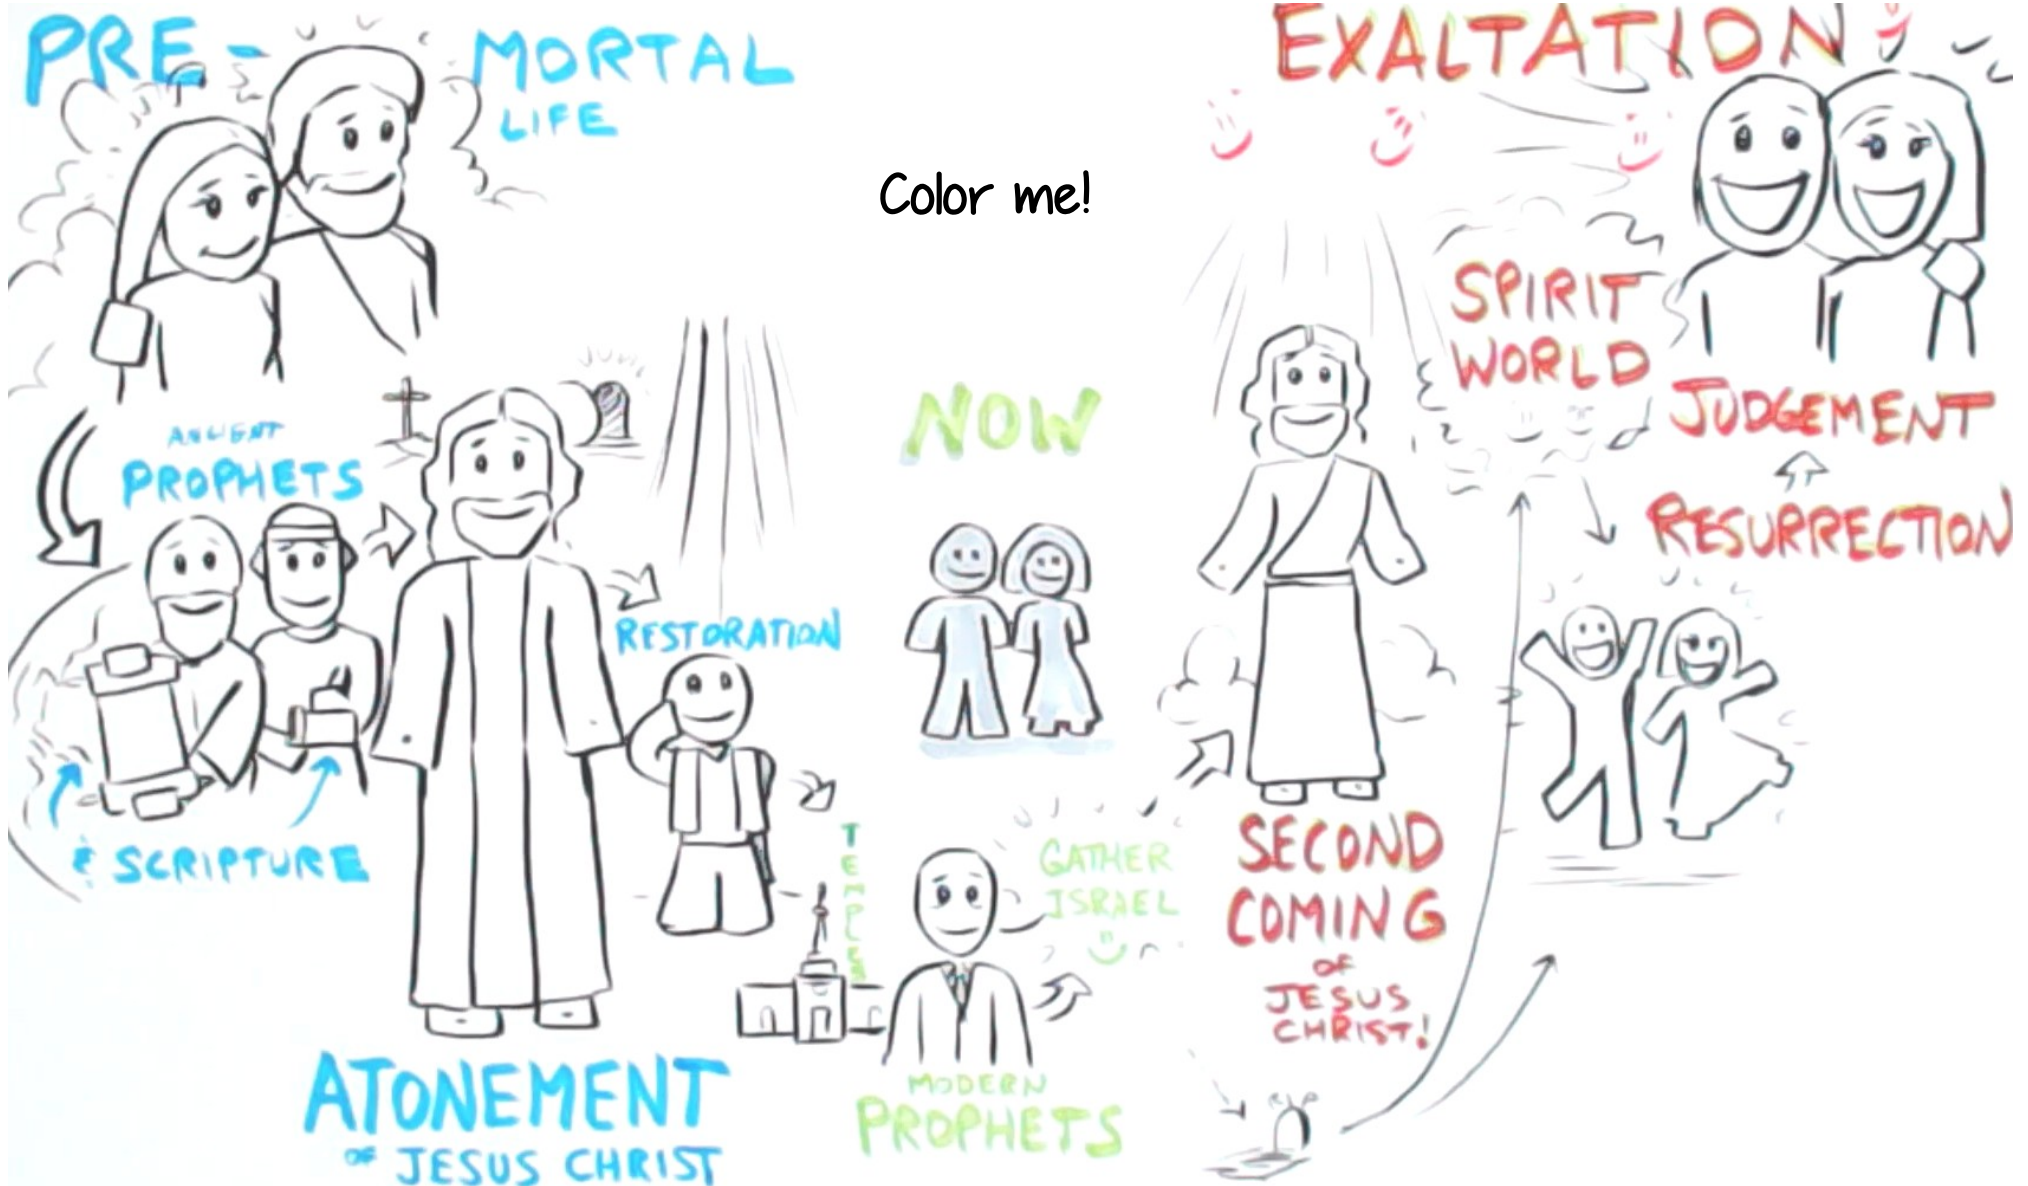

PRINCIPLE of POWER!

Alma
30

Color me!

Remembering the **PAST** & Having Faith in the **FUTURE**
Gives us direction & purpose **NOW**

Power Verse!

Alma 30:60

“...And thus we see that the devil will not support his children at the last day, but doth speedily drag them down to hell.”

YOU BE THE ARTIST!

Draw YOURSELF in the **NOW**. And then draw one good thing from the **PAST** and one good thing from the **FUTURE**

Song time!

Korihor bad to the core, promoting Satan's lies
Theres no sins or consequence, (his tactics are so sly)
Alma testifies of God and Korihor's struck dumb – POW!
The future & past, those things last, beyond the "NOW"