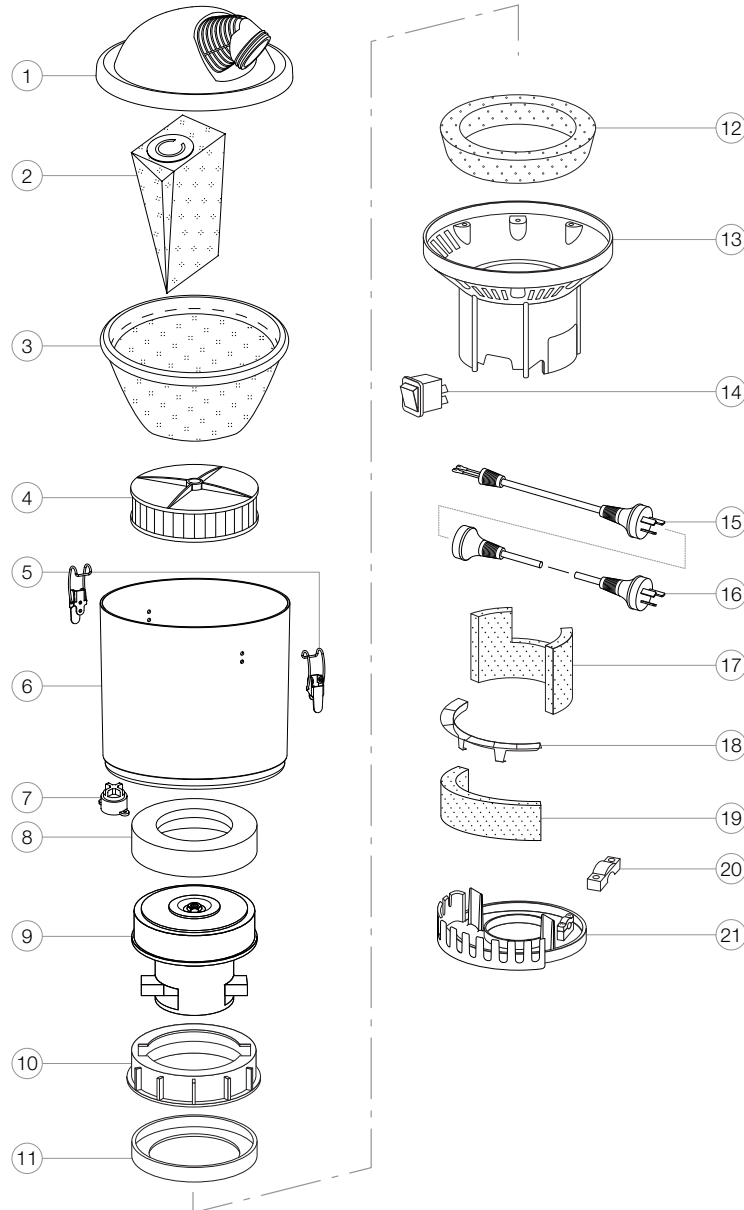

Parts Profile

Thrift - 01TH650VB

Spare Parts

Quote these part numbers when ordering spare parts.

No.	Part Name	Part No.
1.	Clear lid 5L	LID001
2.	Disposable sealed SMS dust bag 5L (10pk)	DUB030
3.	Reusable SMS dust bag 5L (white)	DUB006
4.	Hi-flow filter	FIL002
5.	Aluminium latch	LAT001
6.	Thrift 650 canister	CAN002
7.	Plastic spring loaded valve 32mm (grey)	VAL002
8.	Foam gasket motor (yellow)	GAS010
9.	1300W Single-stage flow through motor	MOT005
10.	Rubber motor spacer 145mm	SPA002
11.	Rubber motor gasket	GAS007
12.	Noise insulation foam 180mm	INS008
13.	Housing insert (grey)	INH004
14.	Rocking switch on/off	SWI001
15.	Thrift 650 hard-wired short lead	SHL003
16.	18m extension cord	EXL001
17.	Insulation motor foam 180mm	INS009
18.	Front motor filter cage (blue)	CAG002
19.	Exhaust foam filter	FIL004
20.	Cable clamp 34mm	CLA001
21.	Bottom cap 175mm	BOT001

*Technical specifications, part numbers and part designs are subject to change without notice.

Parts Profile

Thrift - 01TH650VB

Spare Parts

Quote these part numbers when ordering spare parts.

No.	Part Name	Part No.
1.	Backpack frame	FRA001
2.	Harness back and hip band	HAR001
3.	Padded shoulder strap	STP003
4.	Harness kit	HRT001
5.	Cord restraint	COR004
6.	Screw fit hose (curved handpiece) 1.2m	HOA002
7.	Plastic two piece wand	WND003
8.	Upholstery tool 32mm	ACC002
9.	Multi-purpose floor tool 285mm	FLT002

Optional Extras

Quote the following part numbers when ordering spare parts for all models.

No.	Part Name	Part No.
10.	Combination floor tool 270mm	FLT003
11.	Hard surface floor tool 300mm	FLT005
12.	Turbo head floor tool 280mm	FLT007
13.	Plug-in RCD	RCD003
14.	Chrome extendable wand 950mm	WND001