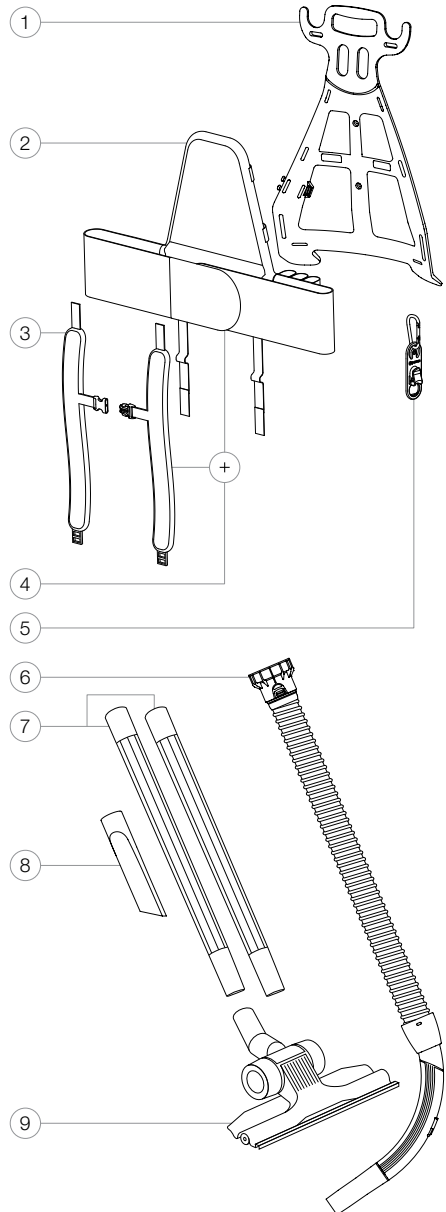

Parts Profile

Thrift - 01TH650VB

Spare Parts

Quote these part numbers when ordering spare parts.

No.	Part Name	Part No.
1.	Clear lid 5L	LID001
2.	Disposable sealed SMS dust bag 5L (10pk)	DUB030
3.	Reusable SMS dust bag 5L (white)	DUB006
4.	Hi-flow filter	FIL002
5.	Aluminium latch	LAT001
6.	Thrift 650 canister	CAN002
7.	Plastic spring loaded valve 32mm (grey)	VAL002
8.	Foam gasket motor (yellow)	GAS010
9.	1300W Single-stage flow through motor	MOT005
10.	Rubber motor spacer 145mm	SPA002
11.	Rubber motor gasket	GAS007
12.	Noise insulation foam 180mm	INS008
13.	Housing insert (grey)	INH004
14.	Rocking switch on/off	SWI001
15.	Thrift 650 hard-wired short lead	SHL003
16.	18m extension cord	EXL001
17.	Insulation motor foam 180mm	INS009
18.	Front motor filter cage (blue)	CAG002
19.	Exhaust foam filter	FIL004
20.	Cable clamp 34mm	CLA001
21.	Bottom cap 175mm	BOT001

*Technical specifications, part numbers and part designs are subject to change without notice.

Parts Profile

Thrift - 01TH650VB

Spare Parts

Quote these part numbers when ordering spare parts.

No.	Part Name	Part No.
1.	Backpack frame	FRA001
2.	Harness back and hip band	HAR001
3.	Padded shoulder strap	STP003
4.	Harness kit	HRT001
5.	Cord restraint	COR004
6.	Screw fit hose (curved handpiece) 1.2m	HOA002
7.	Plastic two piece wand	WND003
8.	Upholstery tool 32mm	ACC002
9.	Multi-purpose floor tool 285mm	FLT002

Optional Extras

Quote the following part numbers when ordering spare parts for all models.

No.	Part Name	Part No.
10.	Combination floor tool 270mm	FLT003
11.	Hard surface floor tool 300mm	FLT005
12.	Turbo head floor tool 280mm	FLT007
13.	Plug-in RCD	RCD003
14.	Chrome extendable wand 950mm	WND001