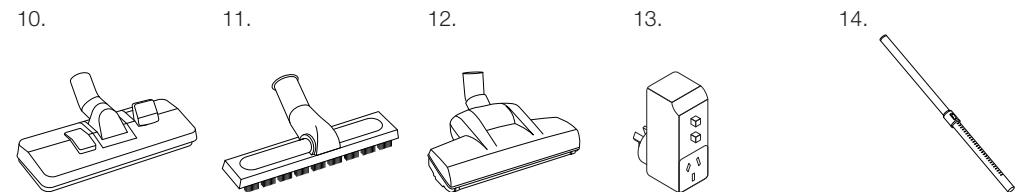

Optional Extras

Quote the following part numbers when ordering spare parts for all models.

No.	Part Name	Part No.
10.	Combination floor tool 270mm	FLT003
11.	Hard surface floor tool 300mm	FLT005
12.	Turbo head floor tool 280mm	FLT007
13.	Plug-in RCD	RCD003
14.	Chrome extendable wand 950mm	WND001