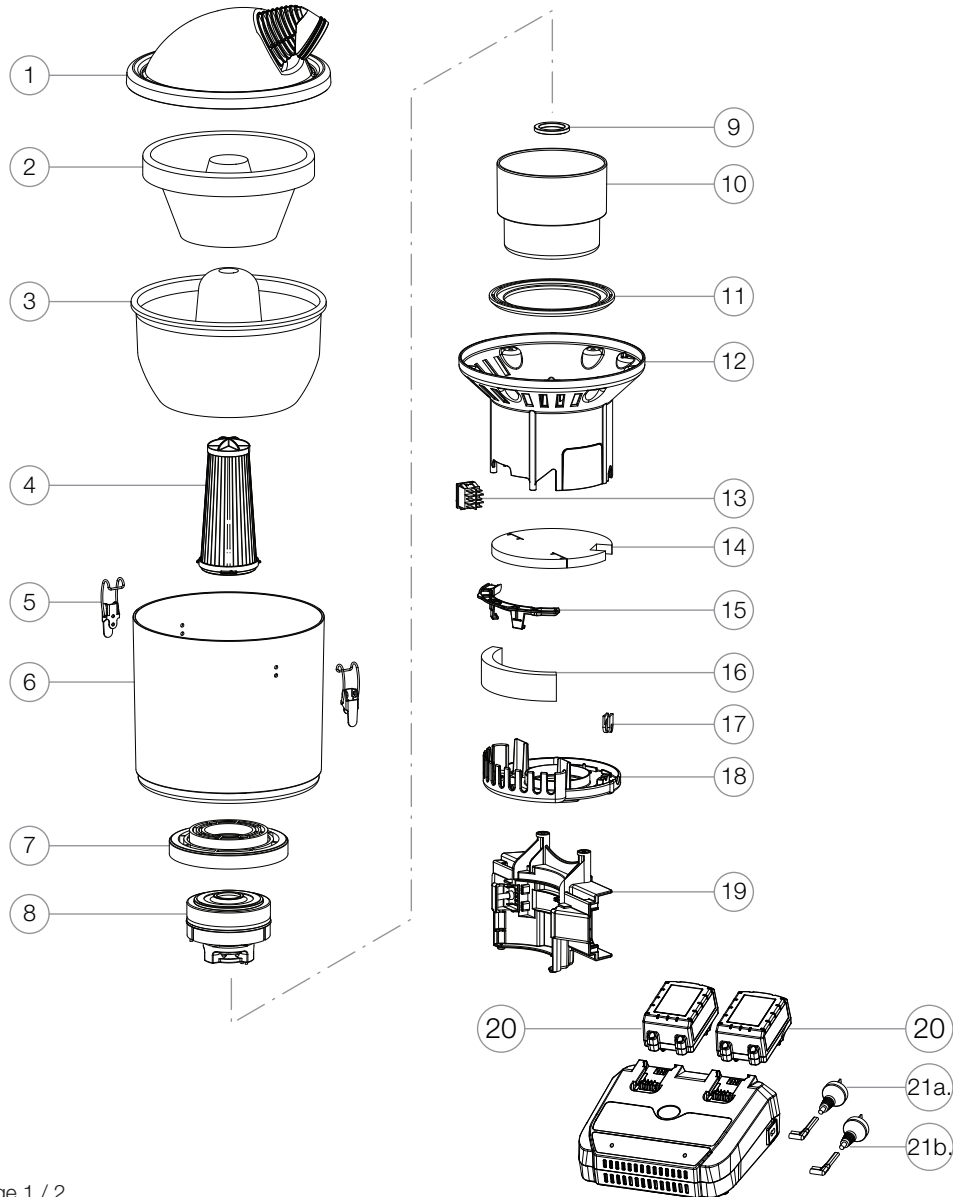

## Superpro battery 700 Advanced

No.	Item Description	Item No.
1.	Lid - Plastic - Clear - 270mm	LID001
2.	Dust Bag - Disposable - Paper - Cone - Pkt 10	DUB019
3.	Dust Bag - Reusable - SMS - Cone - Pkt 1	DUB003
4.	Filter - Pre-Motor - Cartridge - HEPA	FIL001
5.	Latch - Aluminium - Silver - 65mm	LAT001
6.	Canister - Battery 700	CAN016
7.	Gasket - Motor - Rubber - 152mm	GAS011
8.	Motor - Single Stage - Flow Through - Brushless - 36V - 300W	MOT014
9.	Gasket - Motor - Rubber - 45mm	GAS012
10.	Cover - Motor - Black	COV016
11.	Gasket - Motor - Rubber - 160mm	GAS013
12.	Intermediate Housing - Insert - Blank - Blue	INH003
13.	Switch - On-Off - Non-Illuminated - Black	SWI001
14.	Insulation - Motor - Foam - 154mm	INS011
15.	Cage - Motor Filter - Plastic - Black	CAG001
16.	Filter - Exhaust - Flat - Foam	FIL004
17.	Grommet - Cable - Rubber - Black - 17mm	GRO003
18.	Bottom Cap - Plastic - Black - 175mm	BOT001
19.	Holder - Battery - Plastic - Black	HOL019
20.	Battery Pack - Rechargeable - Li-ion - 18V - 108Wh	BP001BP01A01
21a.	Battery Charger - Plug Type I	BC001BC01A02
21b.	Battery Charger - Plug Type G and F	BC001BC01A03

## Superpro battery 700 Advanced

No.	Item Description	Item No.
1.	Frame - Backpack - Plastic - Black - 530mm	FRA001
2.	Strap - Shoulder - Padded - Black - Pkt 2	STP003
3.	Spacer - Frame - Plastic - 58mm	SPA003
4.	Harness - Padded Back - Elastic Hip Band	HAR001
5.	Hose Assembly - 32mm - 1.2m - Screw Fit	HOA001
5a.	Connector - Hose - Plastic - Black - 32mm	CON001
5b.	Cuff - Hose - Plastic - Black - 32mm	CUF002
5c.	Clip - Hose - Plastic - Black - 32mm	CLI004
5d.	Hand Piece - 32mm - Plastic	HAP001
6.	Wand - Two Piece - Chrome - 32mm	WND002
7.	Accessory - Crevice Tool - 32mm	ACC002
8.	Floor Tool - All Purpose - 32mm - 285mm	FLT001
9.	Accessory - Dusting Brush - 32mm	ACC001
10.	Accessory - Upholstery Tool - 32mm	ACC003