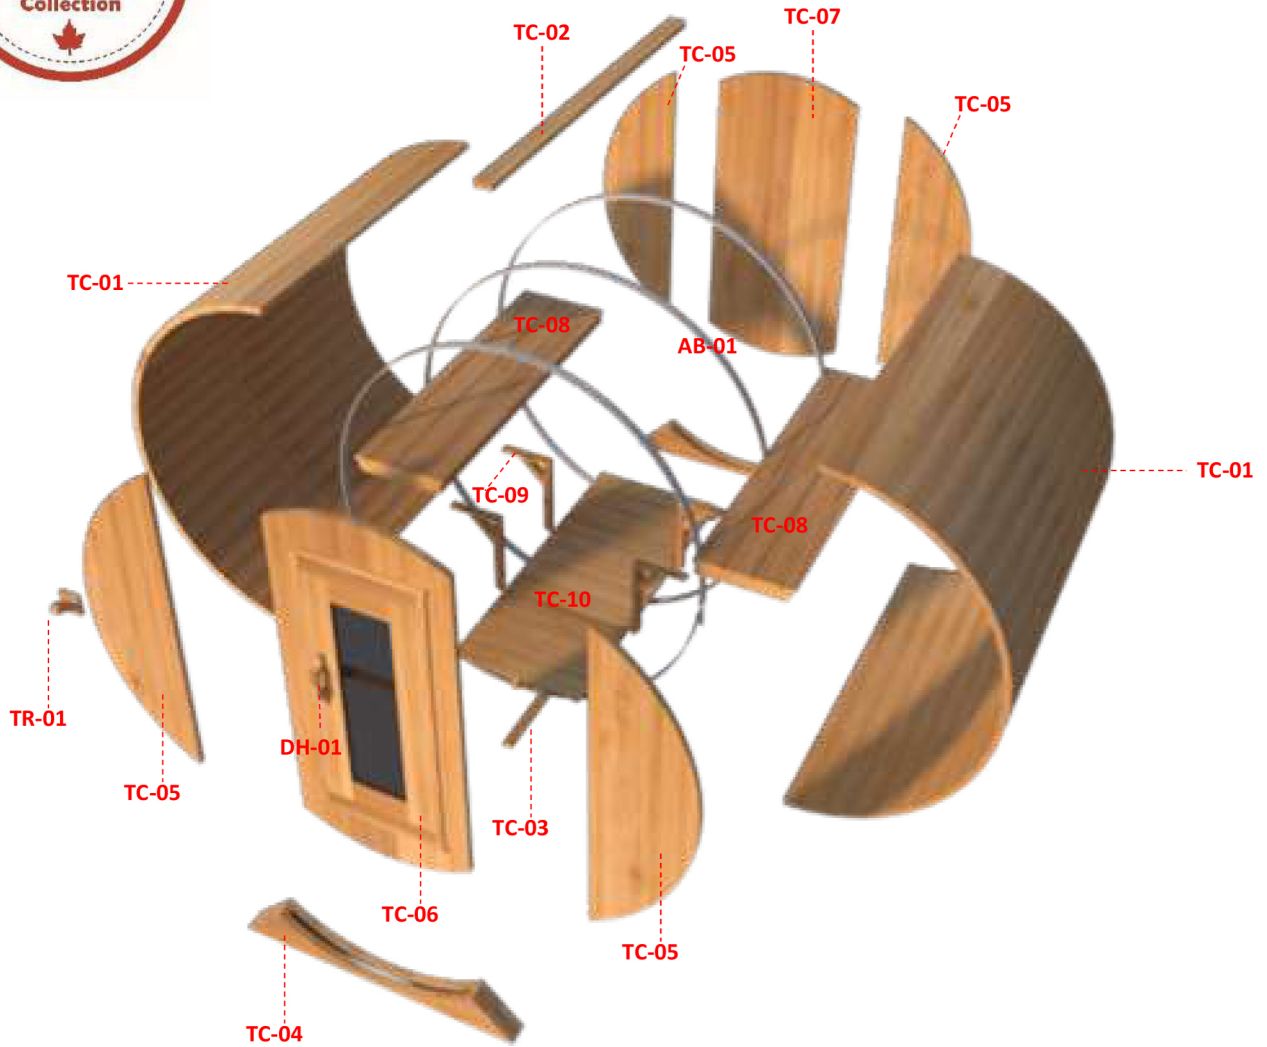

# CT Harmony CTC22W 2m x 2m White Cedar Barrel Sauna

# CT Harmony CTC22W 2m x 2m White Cedar Barrel Sauna

TC-01	46	201cm Standard Sauna Staves
TC-02	1	201cm Special Top Stave (Concave on both sides)
TC-03	1	201cm Special Bottom Stave (Convex on both sides)
TC-04	2	Barrel Cradles
TC-05	4	Half Moon Wall Sections with Bench Mount Brackets.
TC-06	1	Front Middle Wall Section + Pre-Hung Door
TC-07	1	Back Wall Section
TC-08	2	Pre Assembled Bench 180cm
TC-09	4	Bench Support Brackets
TC-10	1	Flat Floor (75cm x 180cm)
AB-01	3	Aluminum Sauna Bands
TR-01	1	Single Hook Towel Rack
DH-01	1	Outer Door Handle

Crate Size: 218cmx114cmx86cm