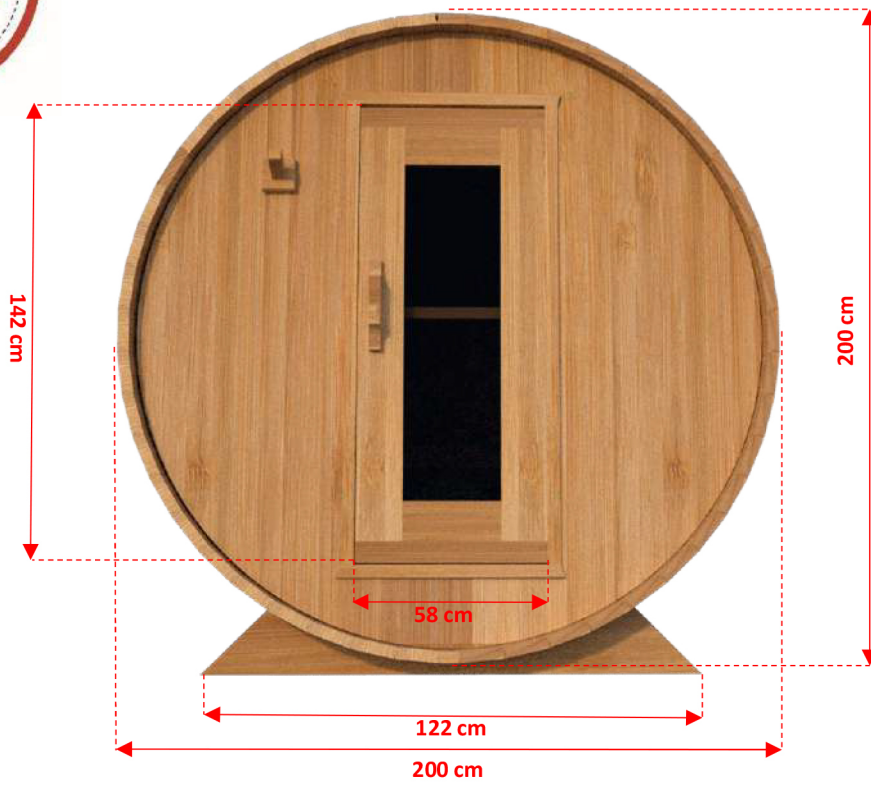

# CT Harmony CTC22W 2m x 2m White Cedar Barrel Sauna

# CT Harmony CTC22W 2m x 2m White Cedar Barrel Sauna

TC-01	46	201cm Standard Sauna Staves
TC-02	1	201cm Special Top Stave (Concave on both sides)
TC-03	1	201cm Special Bottom Stave (Convex on both sides)
TC-04	2	Barrel Cradles
TC-05	4	Half Moon Wall Sections with Bench Mount Brackets.
TC-06	1	Front Middle Wall Section + Pre-Hung Door
TC-07	1	Back Wall Section
TC-08	2	Pre Assembled Bench 180cm
TC-09	4	Bench Support Brackets
TC-10	1	Flat Floor (75cm x 180cm)
AB-01	3	Aluminum Sauna Bands
TR-01	1	Single Hook Towel Rack
DH-01	1	Outer Door Handle

Crate Size: 218cmx114cmx86cm