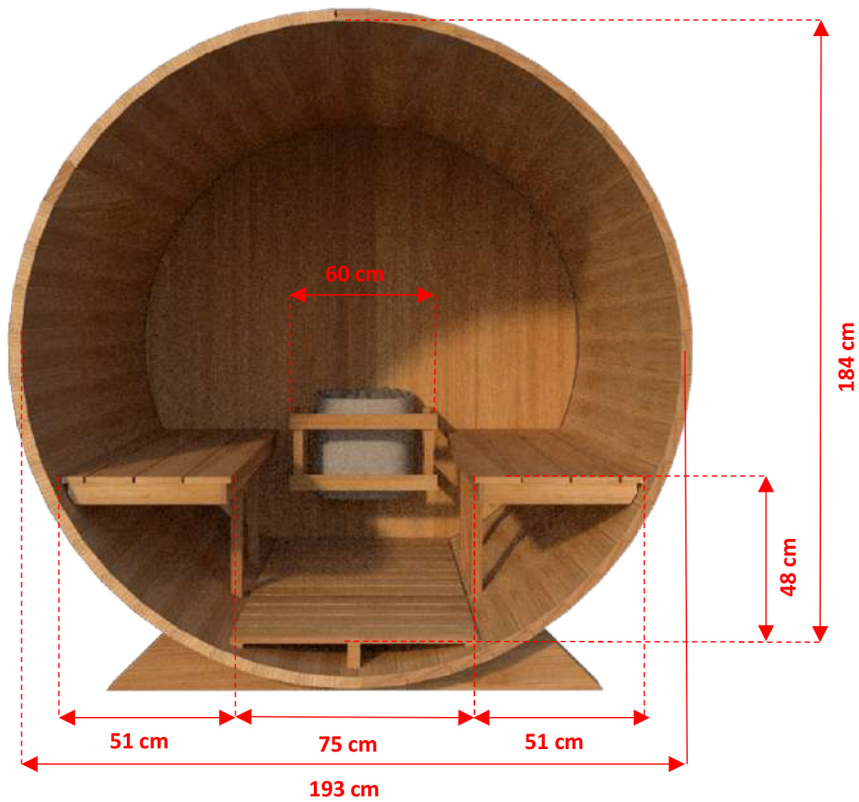

# CT Harmony CTC22W 2m x 2m White Cedar Barrel Sauna

# CT Harmony CTC22W 2m x 2m White Cedar Barrel Sauna

TC-01	46	201cm Standard Sauna Staves
TC-02	1	201cm Special Top Stave (Concave on both sides)
TC-03	1	201cm Special Bottom Stave (Convex on both sides)
TC-04	2	Barrel Cradles
TC-05	4	Half Moon Wall Sections with Bench Mount Brackets.
TC-06	1	Front Middle Wall Section + Pre-Hung Door
TC-07	1	Back Wall Section
TC-08	2	Pre Assembled Bench 180cm
TC-09	4	Bench Support Brackets
TC-10	1	Flat Floor (75cm x 180cm)
AB-01	3	Aluminum Sauna Bands
TR-01	1	Single Hook Towel Rack
DH-01	1	Outer Door Handle

Crate Size: 218cmx114cmx86cm