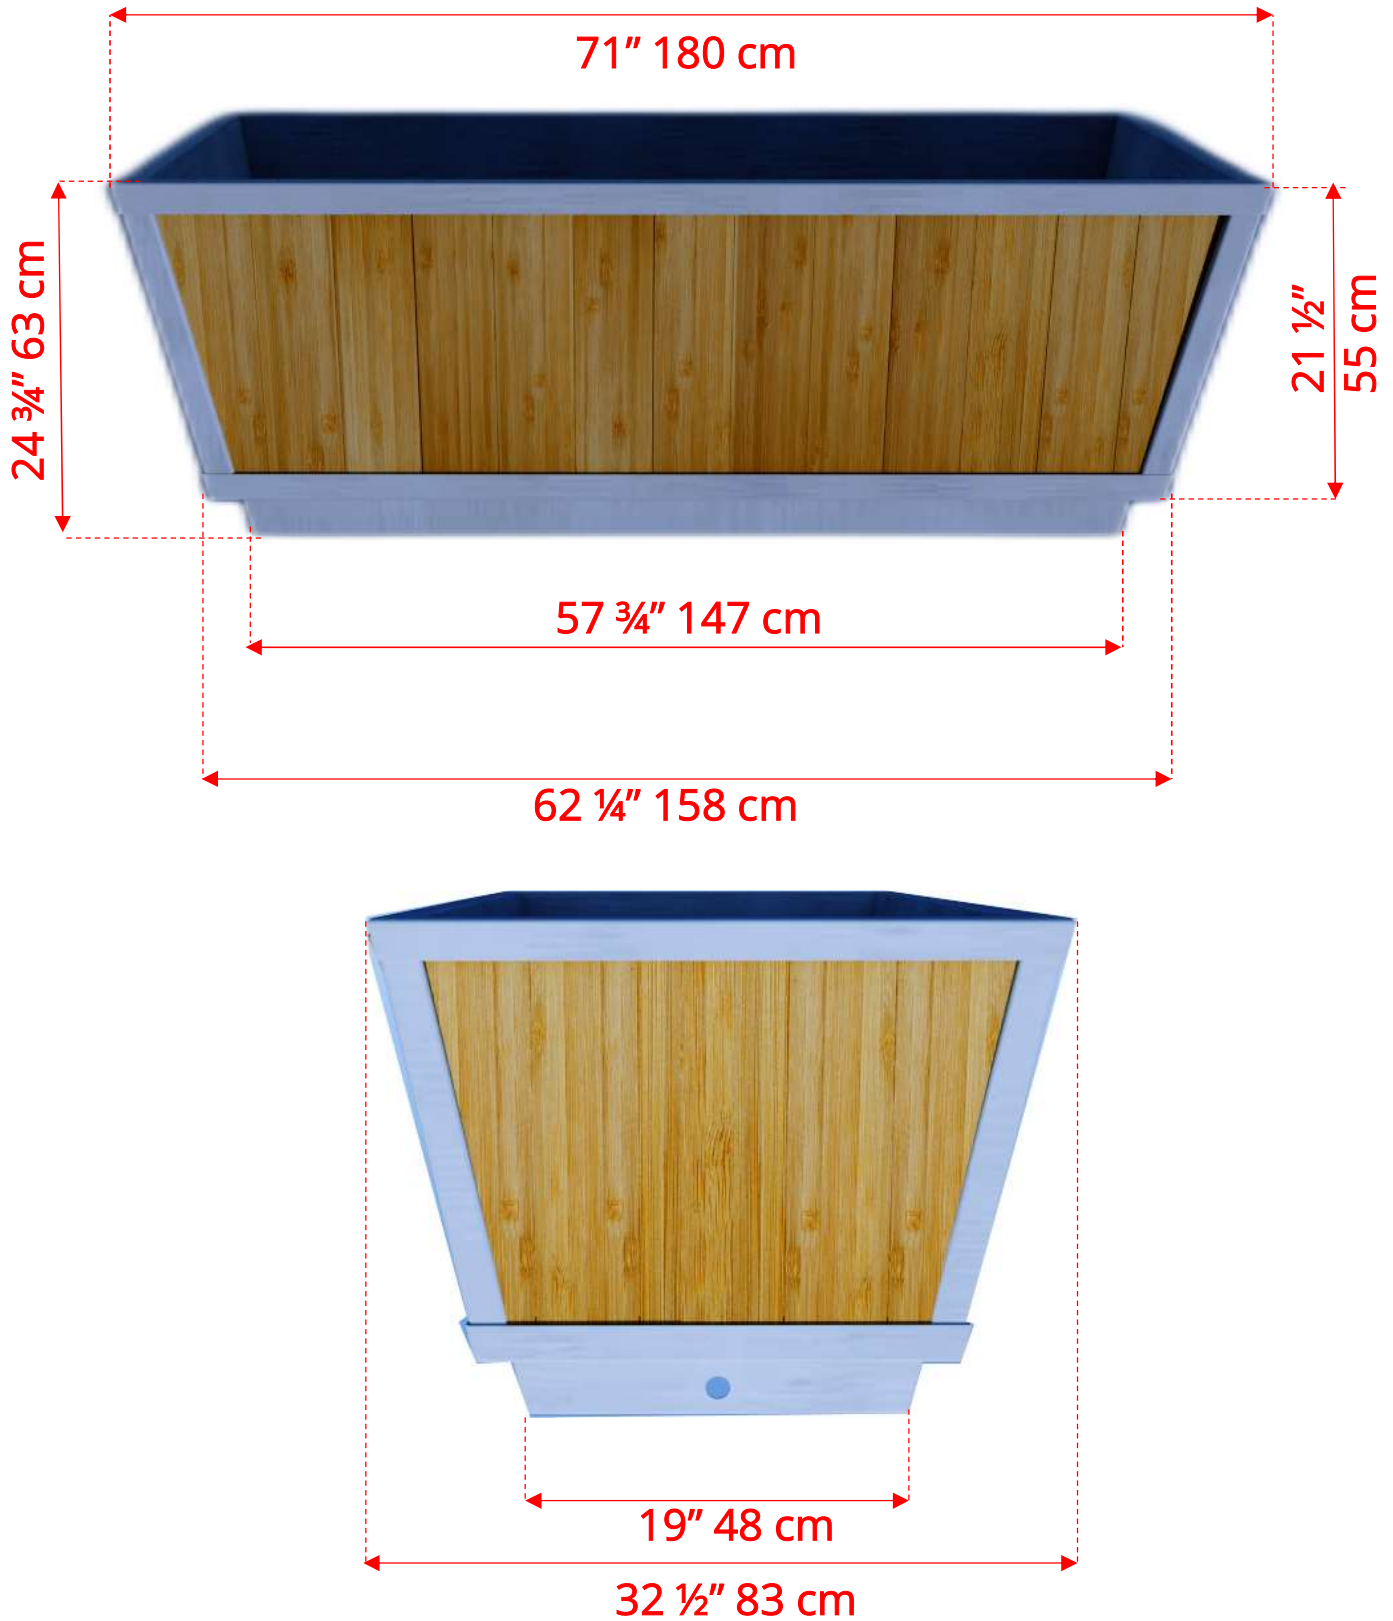

CT362PP

The Polar Plunge Tub

CT362PP The Polar Plunge Tub

730174 33" x 71" Roll Up Cover (Optional)