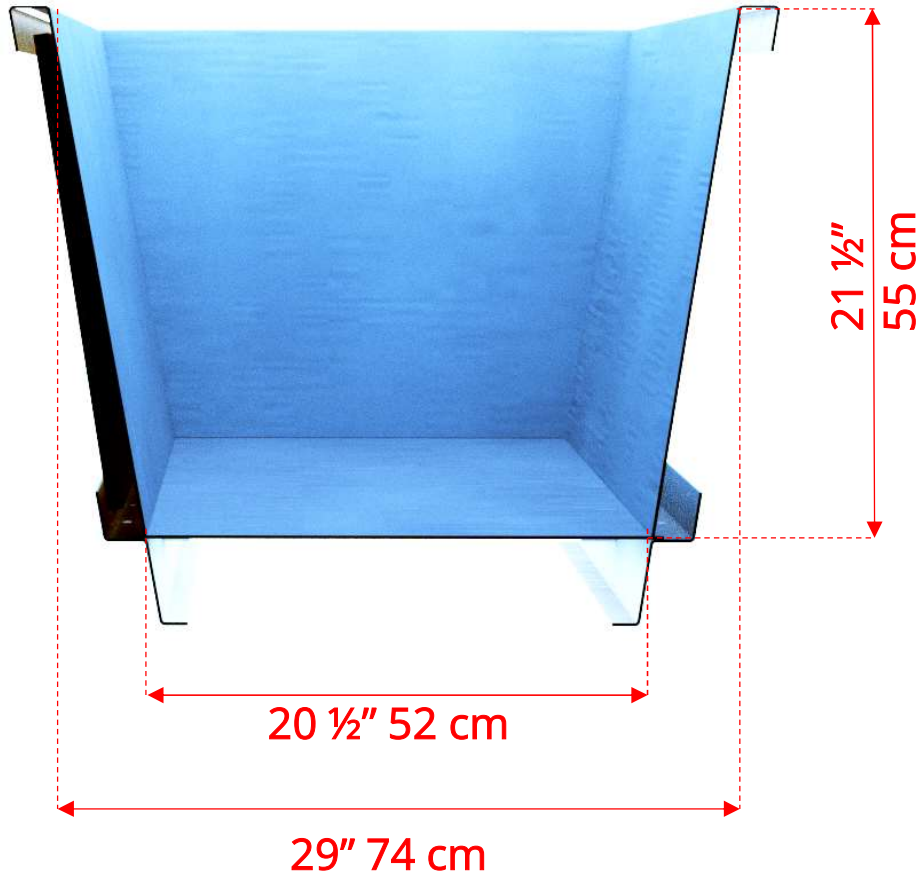

CT362PP

The Polar Plunge Tub

CT362PP The Polar Plunge Tub

730174 33" x 71" Roll Up Cover (Optional)