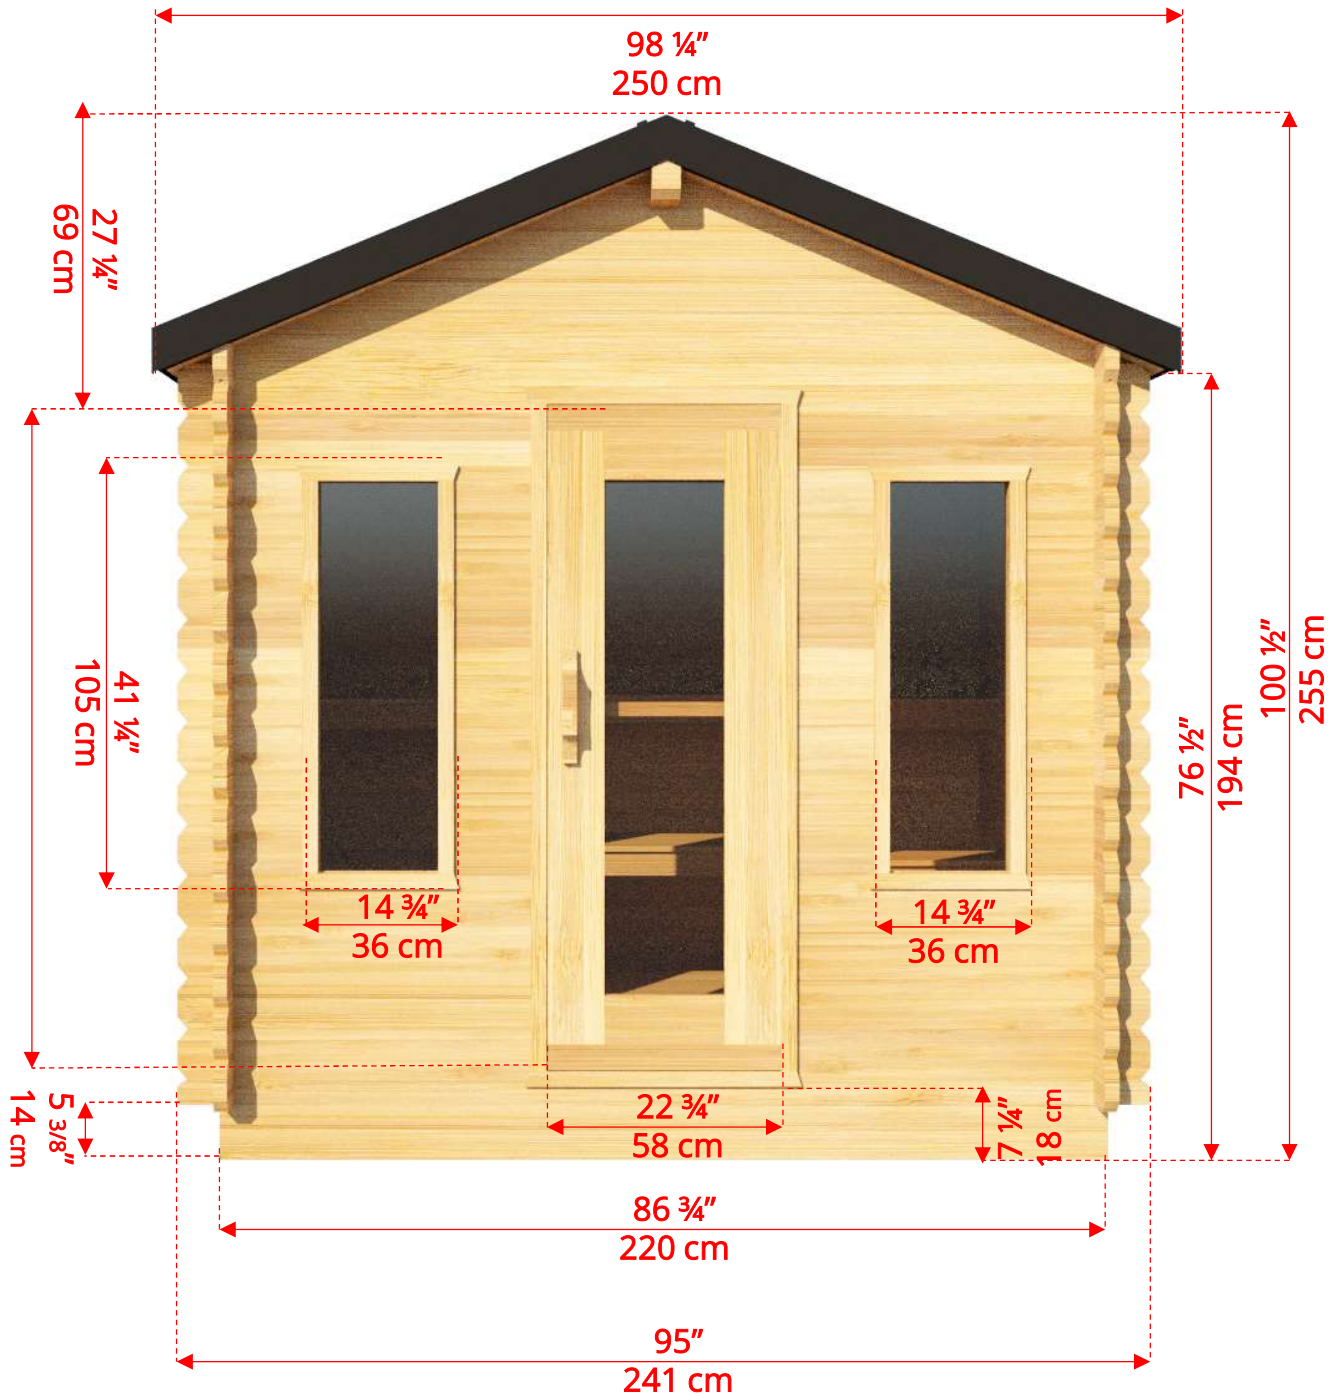

CT88W Georgian Cabin Sauna

Manufactured by:

CT88W Georgian Cabin Sauna

Manufactured by:

CT88W Georgian Cabin Sauna

Manufactured by: