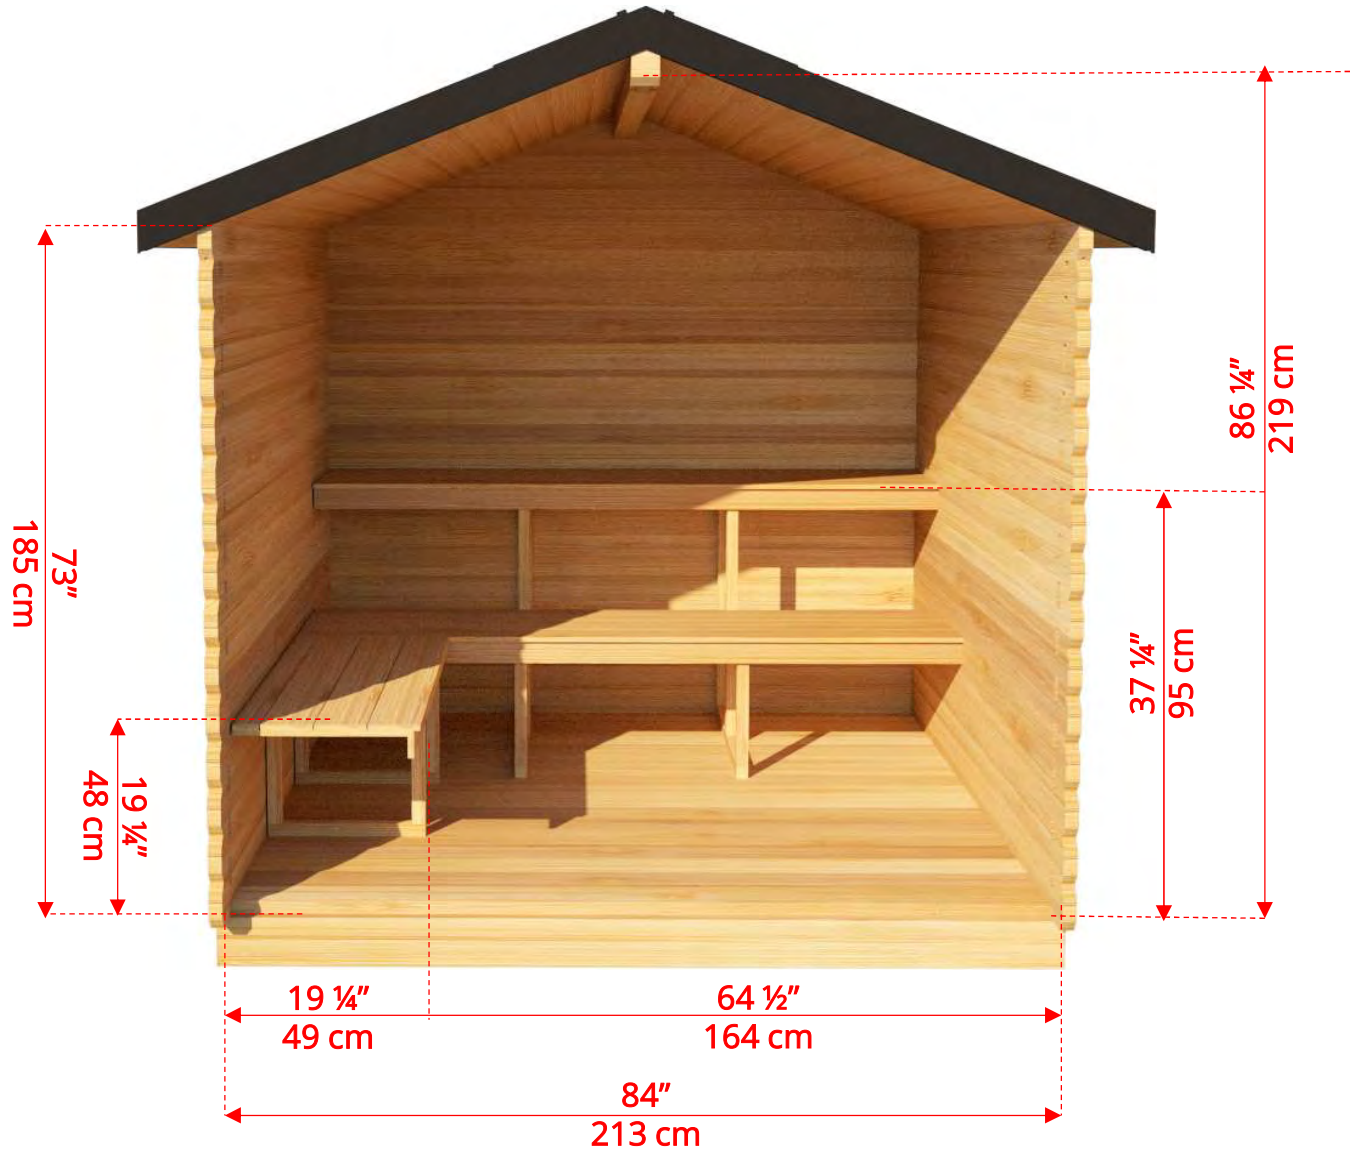

CT88W Georgian Cabin Sauna

Manufactured by:

CT88W Georgian Cabin Sauna

Manufactured by:

CT88W Georgian Cabin Sauna

Manufactured by: