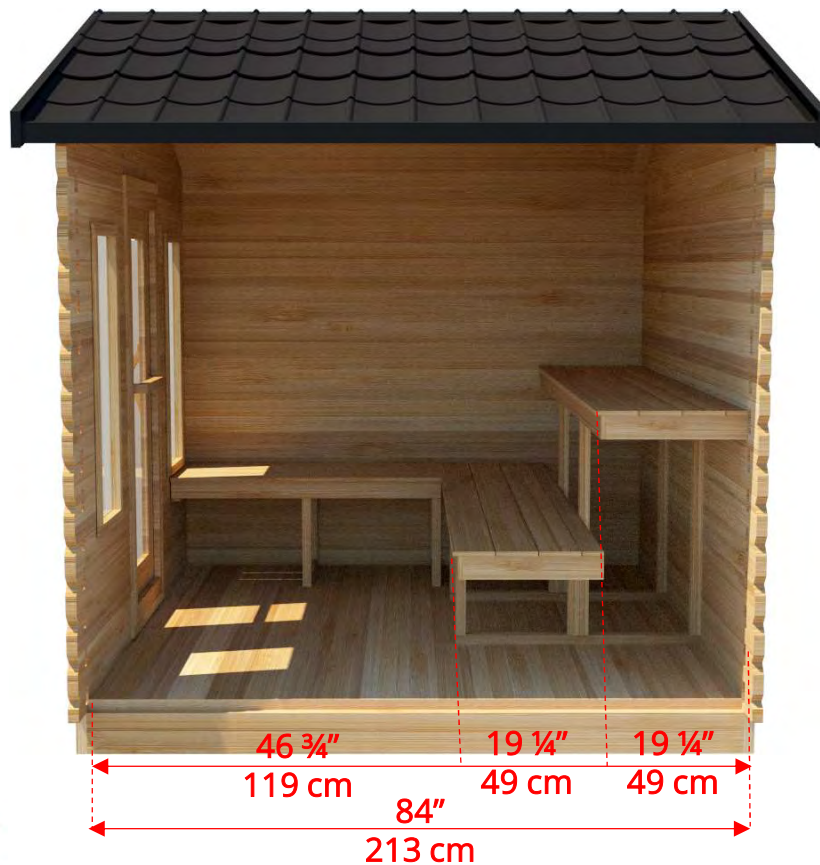

CT88W Georgian Cabin Sauna

Manufactured by:

CT88W Georgian Cabin Sauna

Manufactured by:

CT88W Georgian Cabin Sauna

Manufactured by: