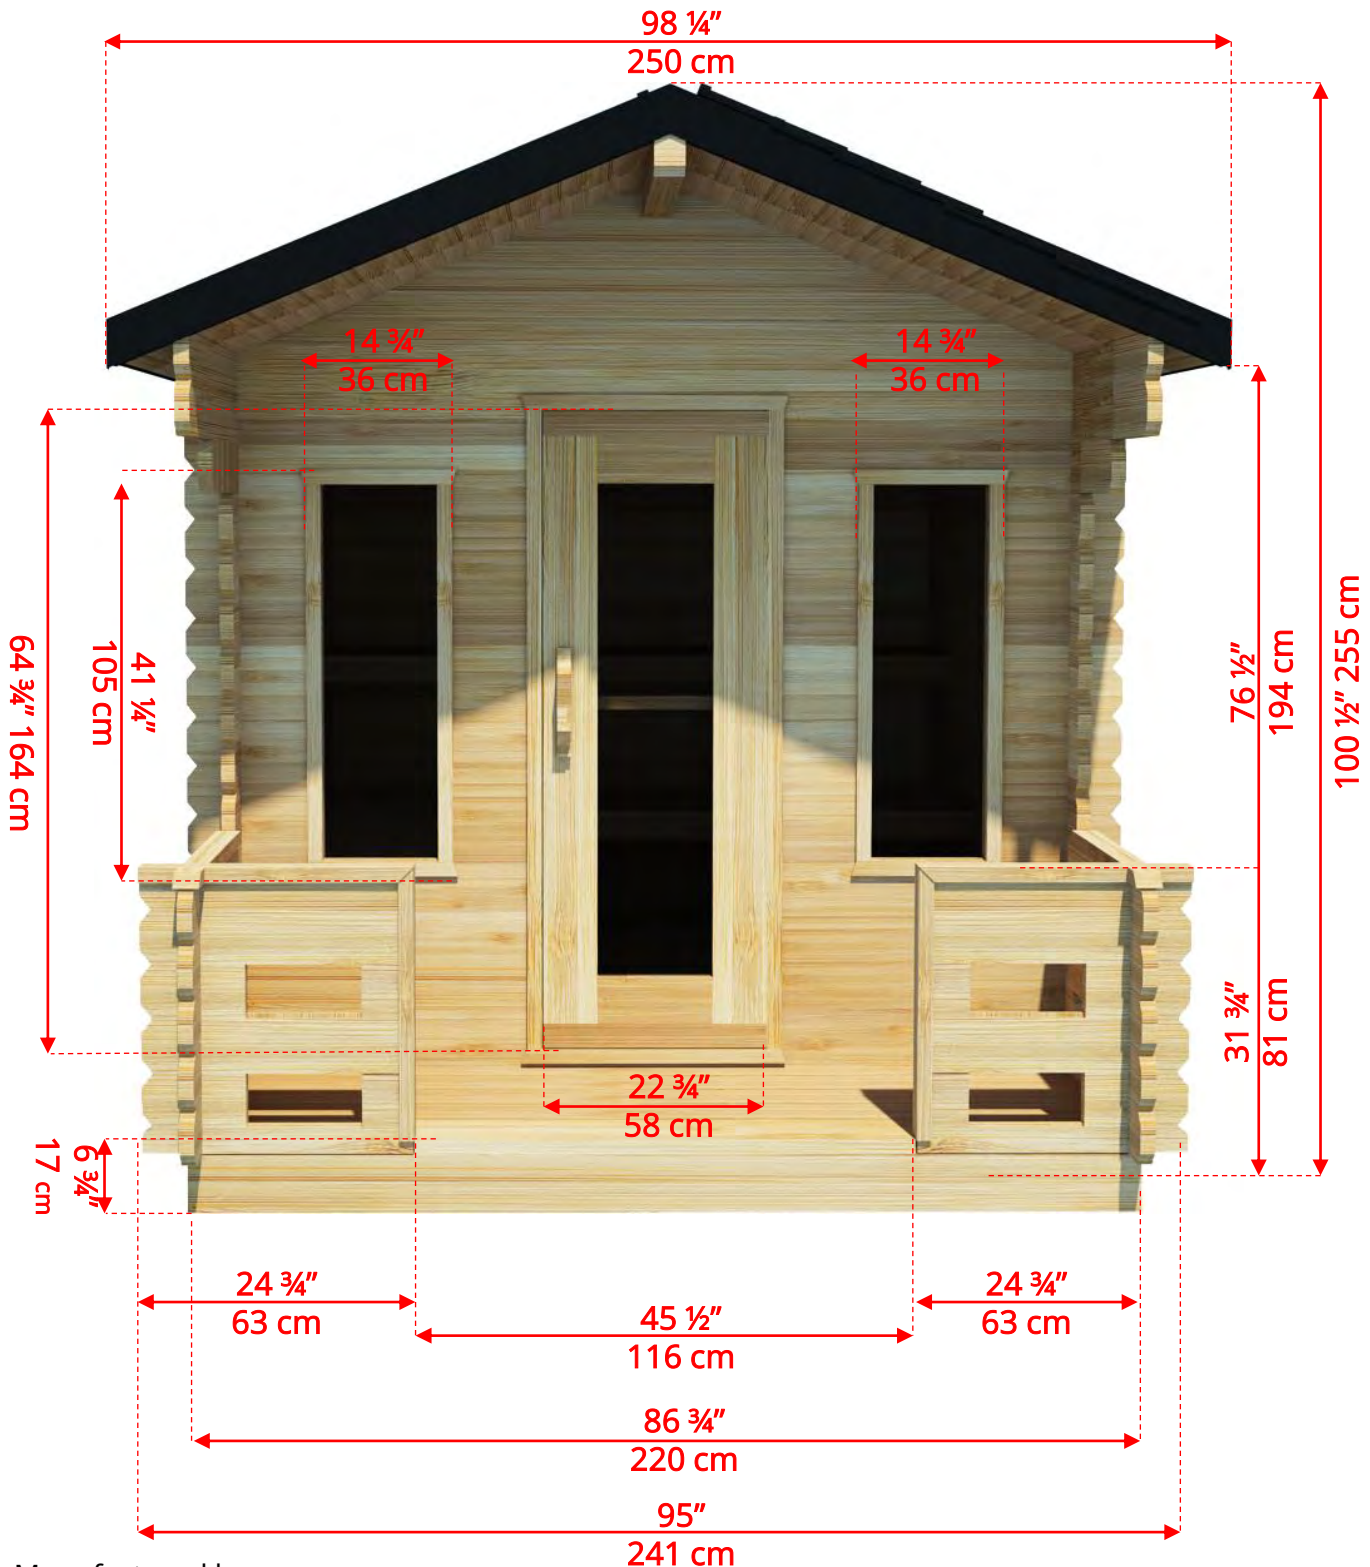

CTC88PW Georgian Cabin Sauna with Porch

Manufactured by:

CTC88PW Georgian Cabin Sauna with Porch

Front Porch Removed to Show Inside Bench Dimensions

Manufactured by:

CTC88PW

Georgian Cabin Sauna with Porch

Manufactured by:

CTC88PW

Georgian Cabin Sauna with Porch

Manufactured by: