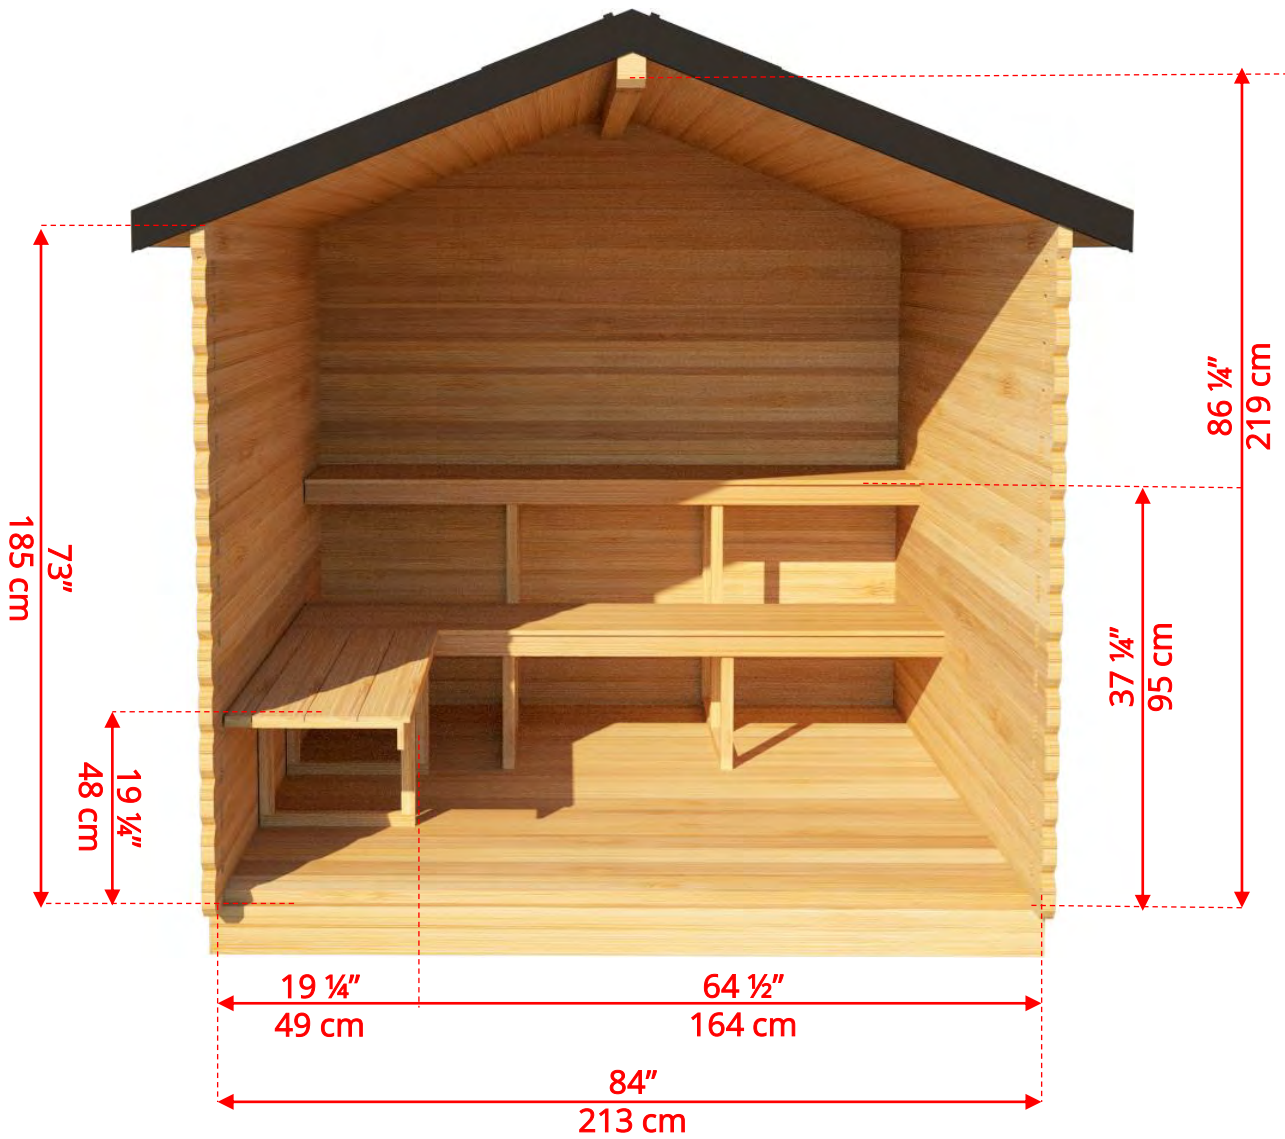

CTC88PW Georgian Cabin Sauna with Porch

Manufactured by:

CTC88PW Georgian Cabin Sauna with Porch

Front Porch Removed to Show Inside Bench Dimensions

Manufactured by:

CTC88PW

Georgian Cabin Sauna with Porch

Manufactured by:

CTC88PW

Georgian Cabin Sauna with Porch

Manufactured by: