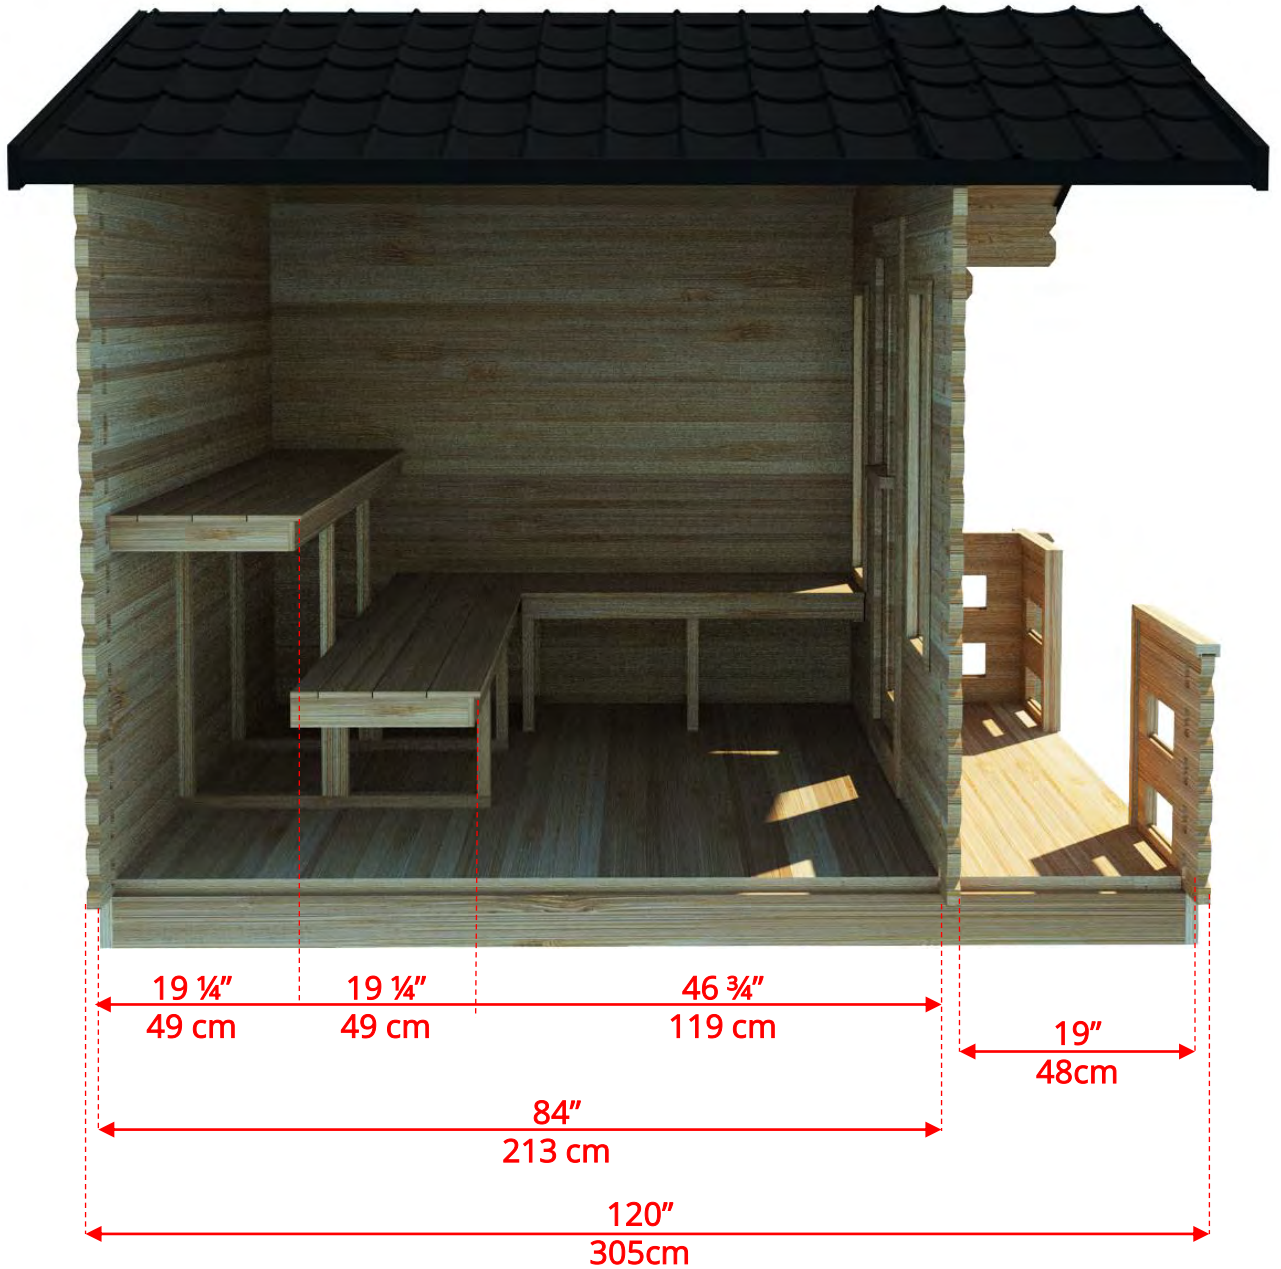

CTC88PW Georgian Cabin Sauna with Porch

Manufactured by:

CTC88PW Georgian Cabin Sauna with Porch

Front Porch Removed to Show Inside Bench Dimensions

Manufactured by:

CTC88PW

Georgian Cabin Sauna with Porch

Manufactured by:

CTC88PW

Georgian Cabin Sauna with Porch

Manufactured by: