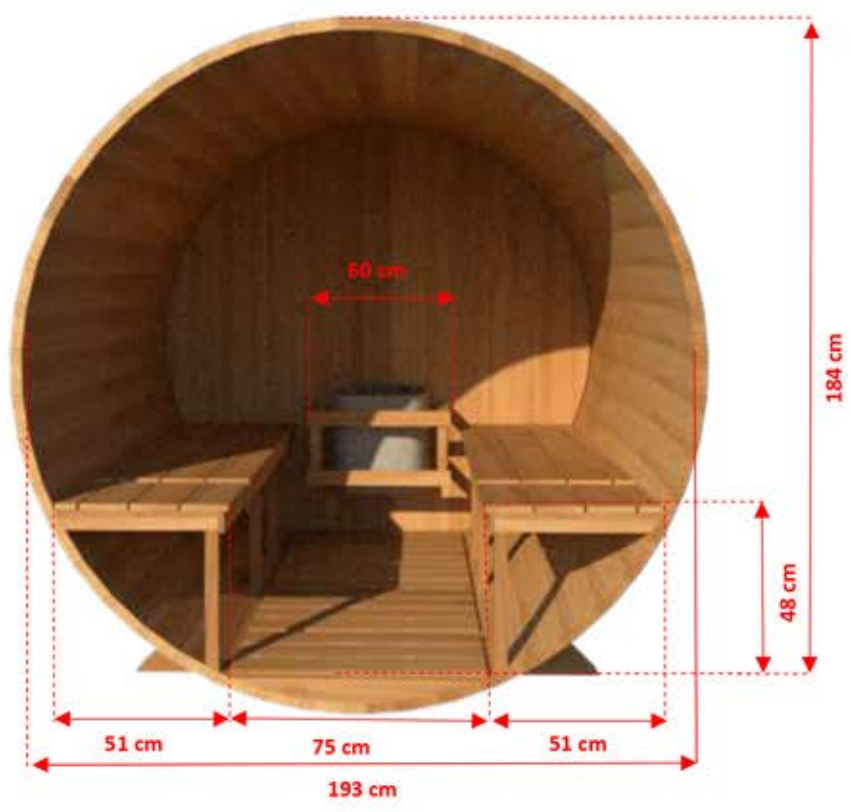

CT Serenity CTC2245W

2m x 2m White Cedar Barrel Sauna with Porch

CT Serenity CTC2245W 2m x 2m White Cedar Barrel Sauna with Porch

CT Serenity CTC2245W

2m x 2m White Cedar Barrel Sauna with 45cm Porch

TC-01	46	240cm Standard Sauna Staves
TC-02	1	240cm Special Top Stave (Concave on both sides)
TC-03	1	240cm Special Bottom Stave (Convex on both sides)
TC-04	3	Barrel Cradles
TC-05	4	Half Moon Wall Sections with Bench Mount Brackets.
TC-06	1	Front Middle Wall Section + Pre-Hung Door
TC-07	1	Back Wall Section
TC-08	2	Pre Assembled Bench 180cm
TC-09	4	Bench Support Brackets
TC-10	1	Flat Floor (75cm x 180cm)
AB-01	4	Aluminum Sauna Bands
TR-01	1	Single Hook Towel Rack
DH-01	1	Outer Door Handle
DH-02	1	Inner Door Handle
TC-11	2	Pre Assembled Porch Bench 44cm
TC-12	2	Porch Bench Support Brackets
TC-13	1	Porch Flat Floor (75cm x 44cm)

Crate Size: 251cmx114cmx86cm