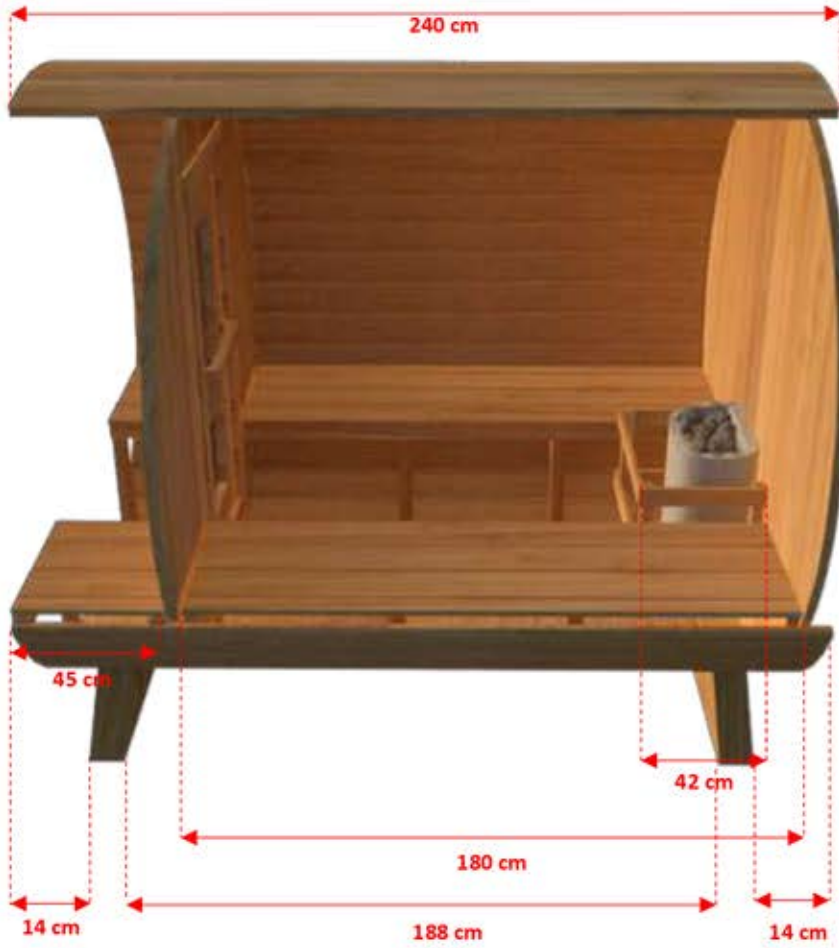

CT Serenity CTC2245W

2m x 2m White Cedar Barrel Sauna with Porch

CT Serenity CTC2245W 2m x 2m White Cedar Barrel Sauna with Porch

CT Serenity CTC2245W

2m x 2m White Cedar Barrel Sauna with 45cm Porch

TC-01	46	240cm Standard Sauna Staves
TC-02	1	240cm Special Top Stave (Concave on both sides)
TC-03	1	240cm Special Bottom Stave (Convex on both sides)
TC-04	3	Barrel Cradles
TC-05	4	Half Moon Wall Sections with Bench Mount Brackets.
TC-06	1	Front Middle Wall Section + Pre-Hung Door
TC-07	1	Back Wall Section
TC-08	2	Pre Assembled Bench 180cm
TC-09	4	Bench Support Brackets
TC-10	1	Flat Floor (75cm x 180cm)
AB-01	4	Aluminum Sauna Bands
TR-01	1	Single Hook Towel Rack
DH-01	1	Outer Door Handle
DH-02	1	Inner Door Handle
TC-11	2	Pre Assembled Porch Bench 44cm
TC-12	2	Porch Bench Support Brackets
TC-13	1	Porch Flat Floor (75cm x 44cm)

Crate Size: 251cmx114cmx86cm