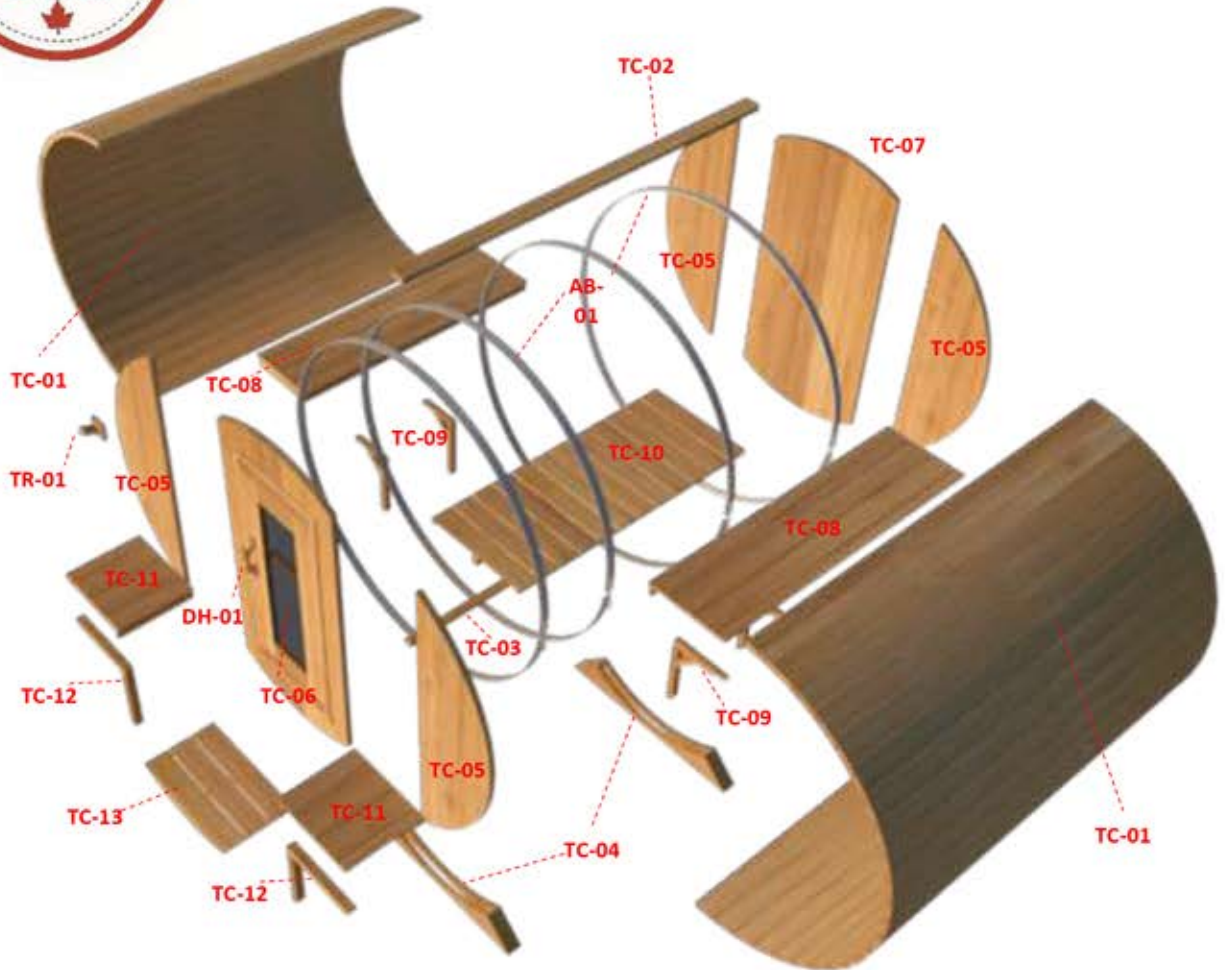

CT Serenity CTC2245W

2m x 2m White Cedar Barrel Sauna with Porch

CT Serenity CTC2245W 2m x 2m White Cedar Barrel Sauna with Porch

CT Serenity CTC2245W

2m x 2m White Cedar Barrel Sauna with 45cm Porch

TC-01	46	240cm Standard Sauna Staves
TC-02	1	240cm Special Top Stave (Concave on both sides)
TC-03	1	240cm Special Bottom Stave (Convex on both sides)
TC-04	3	Barrel Cradles
TC-05	4	Half Moon Wall Sections with Bench Mount Brackets.
TC-06	1	Front Middle Wall Section + Pre-Hung Door
TC-07	1	Back Wall Section
TC-08	2	Pre Assembled Bench 180cm
TC-09	4	Bench Support Brackets
TC-10	1	Flat Floor (75cm x 180cm)
AB-01	4	Aluminum Sauna Bands
TR-01	1	Single Hook Towel Rack
DH-01	1	Outer Door Handle
DH-02	1	Inner Door Handle
TC-11	2	Pre Assembled Porch Bench 44cm
TC-12	2	Porch Bench Support Brackets
TC-13	1	Porch Flat Floor (75cm x 44cm)

Crate Size: 251cmx114cmx86cm