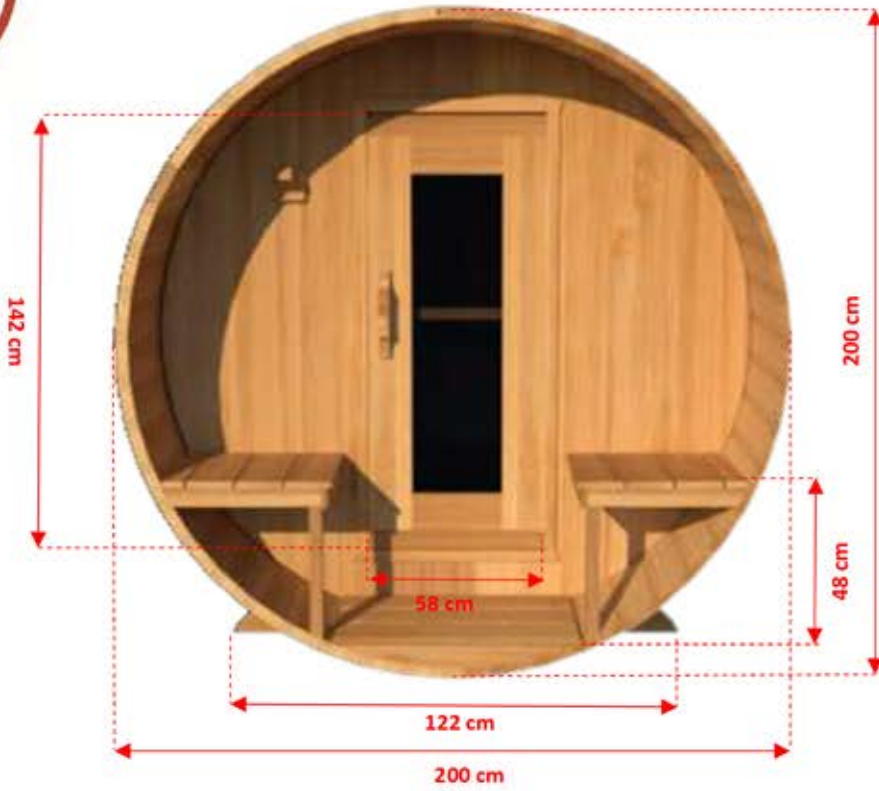

CT Serenity CTC2245W

2m x 2m White Cedar Barrel Sauna with Porch

CT Serenity CTC2245W 2m x 2m White Cedar Barrel Sauna with Porch

CT Serenity CTC2245W

2m x 2m White Cedar Barrel Sauna with 45cm Porch

TC-01	46	240cm Standard Sauna Staves
TC-02	1	240cm Special Top Stave (Concave on both sides)
TC-03	1	240cm Special Bottom Stave (Convex on both sides)
TC-04	3	Barrel Cradles
TC-05	4	Half Moon Wall Sections with Bench Mount Brackets.
TC-06	1	Front Middle Wall Section + Pre-Hung Door
TC-07	1	Back Wall Section
TC-08	2	Pre Assembled Bench 180cm
TC-09	4	Bench Support Brackets
TC-10	1	Flat Floor (75cm x 180cm)
AB-01	4	Aluminum Sauna Bands
TR-01	1	Single Hook Towel Rack
DH-01	1	Outer Door Handle
DH-02	1	Inner Door Handle
TC-11	2	Pre Assembled Porch Bench 44cm
TC-12	2	Porch Bench Support Brackets
TC-13	1	Porch Flat Floor (75cm x 44cm)

Crate Size: 251cmx114cmx86cm