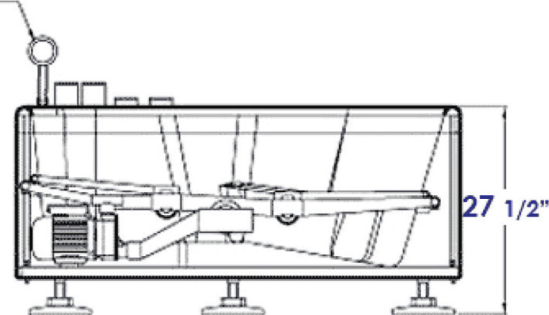

AM175-R

57" White Acrylic Corner Jetted Whirlpool Bath tub
w/ Fixtures

EAGO USA

Hand Held Shower Head

Note: All product dimensions are approximate and should be verified on site prior to installation.
Visit www.EAGOUSA.com for more information.