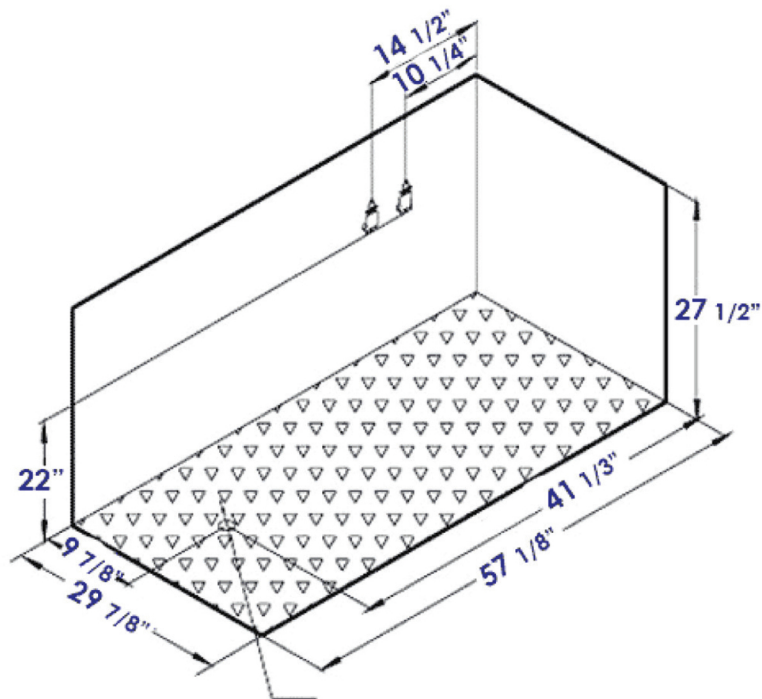

AM175-R

57" White Acrylic Corner Jetted Whirlpool Bath tub
w/ Fixtures

EAGO USA

Hand Held Shower Head

Note: All product dimensions are approximate and should be verified on site prior to installation.
Visit www.EAGOUSA.com for more information.