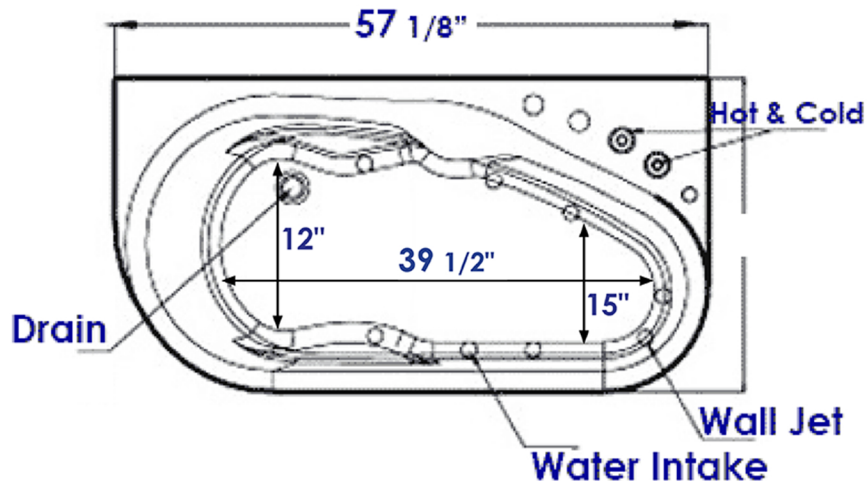

AM175-R

57" White Acrylic Corner Jetted Whirlpool Bath tub
w/ Fixtures

EAGO USA

Hand Held Shower Head

Note: All product dimensions are approximate and should be verified on site prior to installation.
Visit www.EAGOUSA.com for more information.