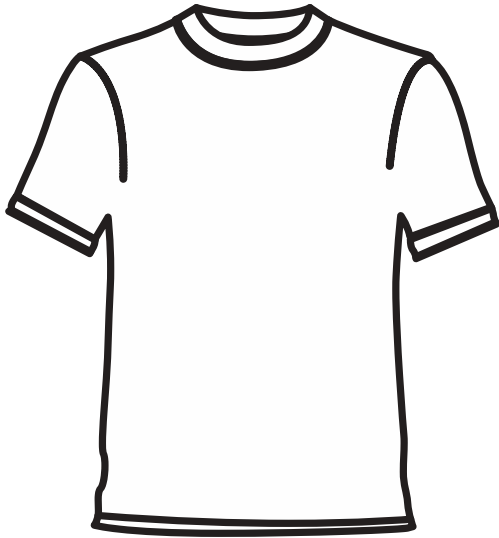

SIZING CHART

T-shirts

Size	Chest to fit
XS	31"-34"
S	34"-37"
M	38"-41"
L	42"-45"
XL	46"-49"
XXL	50"-53"
XXXL	54"-57"